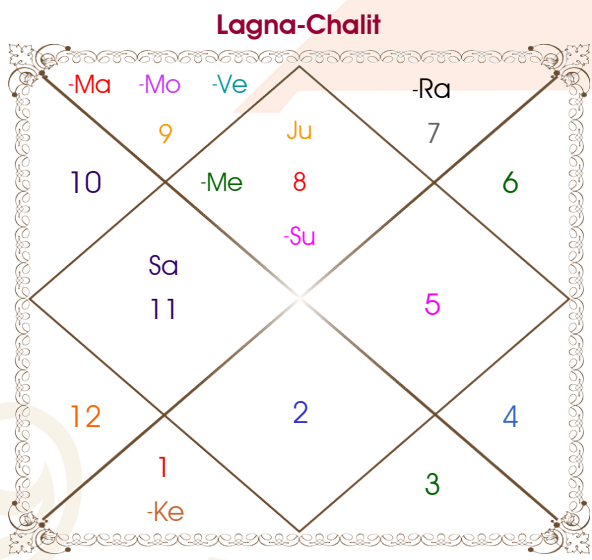

Mr. Anirudh

Ms. Anjali

Model: Web-FreeMatching

Order No: 121935415

Male : \_\_\_\_\_ Sex \_\_\_\_\_ : Female  
 25/11/1995 : \_\_\_\_\_ Date of Birth \_\_\_\_\_ : 12/09/1998  
 Saturday : \_\_\_\_\_ Day \_\_\_\_\_ : Saturday  
 Hour 08:00:00 : \_\_\_\_\_ Time of Birth \_\_\_\_\_ : 06:32:00 Hour  
 Ghati 03:48:27 : \_\_\_\_\_ Time of Birth(Ghati) \_\_\_\_\_ : 01:31:41 Ghati  
 India : \_\_\_\_\_ Country \_\_\_\_\_ : India  
 Pindrei : \_\_\_\_\_ City \_\_\_\_\_ : Itarsi  
 22:32:00 North : \_\_\_\_\_ Latitude \_\_\_\_\_ : 22:39:00 North  
 80:07:00 East : \_\_\_\_\_ Longitude \_\_\_\_\_ : 77:48:00 East  
 82:30:00 East : \_\_\_\_\_ Zone \_\_\_\_\_ : 82:30:00 East  
 Hour -00:09:32 : \_\_\_\_\_ Loc Time Corr \_\_\_\_\_ : -00:18:48 Hour  
 Hour 00:00:00 : \_\_\_\_\_ War Time Corr \_\_\_\_\_ : 00:00:00 Hour  
 06:28:37 : \_\_\_\_\_ Sunrise \_\_\_\_\_ : 06:04:33  
 17:24:08 : \_\_\_\_\_ Sunset \_\_\_\_\_ : 18:25:25  
 23:48:05 : \_\_\_\_\_ Lahiri Ayanamsa \_\_\_\_\_ : 23:50:11

## Ashtakoot Guna Chart

Koot	Male	Female	Max	Mark	Dosha	Area
Varan	Kshatriya	Vaishya	1	1.00	--	Deeds
Vashya	Manav	Chatushpad	2	1.00	--	Nature
Tara	Vadha	Kshem	3	1.50	--	Destiny
Yoni	Shwan	Sarp	4	2.00	--	Sex Life
Maitri	Jupiter	Venus	5	0.50	--	Relationship
Gana	Rakshas	Manushya	6	0.00	Yes	Sociality
Bhakut	Sagittarius	Taurus	7	0.00	Yes	Life Style
Nadi	Adya	Antya	8	8.00	--	Kids/Health
<b>Total:</b>			<b>36</b>	<b>14.00</b>		