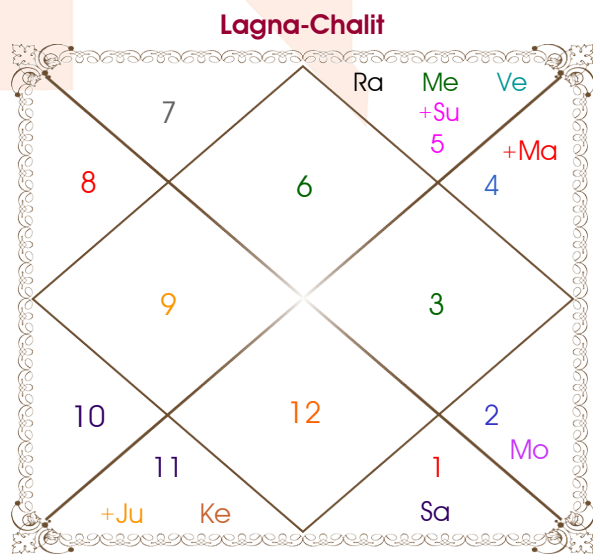

Mr. Anirudh

Ms. Anjali

Model: Web-FreeMatching

Order No: 121935415

Male : \_\_\_\_\_ Sex \_\_\_\_\_ : Female  
 25/11/1995 : \_\_\_\_\_ Date of Birth \_\_\_\_\_ : 12/09/1998  
 Saturday : \_\_\_\_\_ Day \_\_\_\_\_ : Saturday  
 Hour 08:00:00 : \_\_\_\_\_ Time of Birth \_\_\_\_\_ : 06:32:00 Hour  
 Ghati 03:48:27 : \_\_\_\_\_ Time of Birth(Ghati) \_\_\_\_\_ : 01:31:41 Ghati  
 India : \_\_\_\_\_ Country \_\_\_\_\_ : India  
 Pindrei : \_\_\_\_\_ City \_\_\_\_\_ : Itarsi  
 22:32:00 North : \_\_\_\_\_ Latitude \_\_\_\_\_ : 22:39:00 North  
 80:07:00 East : \_\_\_\_\_ Longitude \_\_\_\_\_ : 77:48:00 East  
 82:30:00 East : \_\_\_\_\_ Zone \_\_\_\_\_ : 82:30:00 East  
 Hour -00:09:32 : \_\_\_\_\_ Loc Time Corr \_\_\_\_\_ : -00:18:48 Hour  
 Hour 00:00:00 : \_\_\_\_\_ War Time Corr \_\_\_\_\_ : 00:00:00 Hour  
 06:28:37 : \_\_\_\_\_ Sunrise \_\_\_\_\_ : 06:04:33  
 17:24:08 : \_\_\_\_\_ Sunset \_\_\_\_\_ : 18:25:25  
 23:48:05 : \_\_\_\_\_ Lahiri Ayanamsa \_\_\_\_\_ : 23:50:11

## Ashtakoot Guna Chart

Koot	Male	Female	Max	Mark	Dosha	Area
Varan	Kshatriya	Vaishya	1	1.00	--	Deeds
Vashya	Manav	Chatushpad	2	1.00	--	Nature
Tara	Vadha	Kshem	3	1.50	--	Destiny
Yoni	Shwan	Sarp	4	2.00	--	Sex Life
Maitri	Jupiter	Venus	5	0.50	--	Relationship
Gana	Rakshas	Manushya	6	0.00	Yes	Sociality
Bhakut	Sagittarius	Taurus	7	0.00	Yes	Life Style
Nadi	Adya	Antya	8	8.00	--	Kids/Health
<b>Total:</b>			<b>36</b>	<b>14.00</b>		