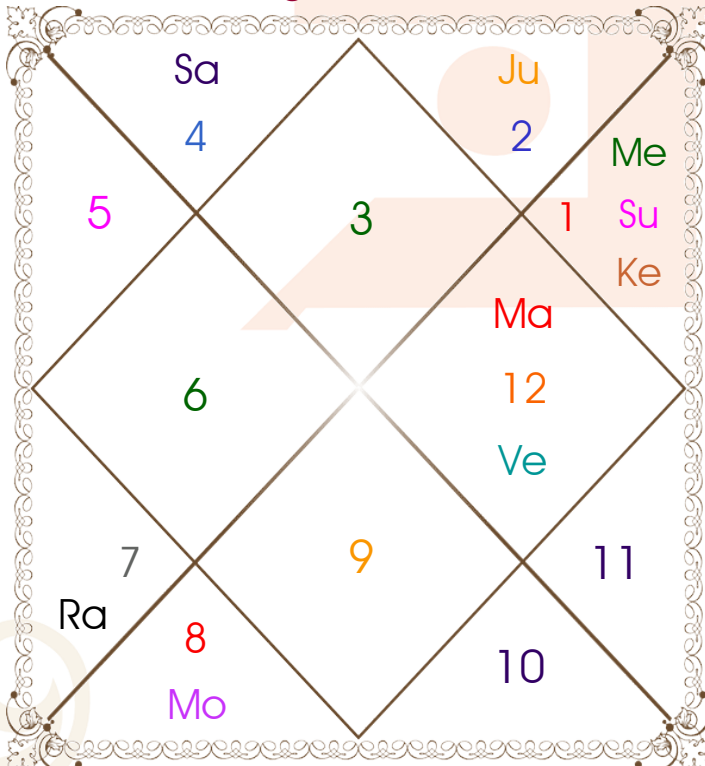

Planetary Degrees and their Positions

PL	R	C	Rasi	Degree	Speed	Nak	Pad	No.	RL	NL	Sub	Dignity
Asc			Gem	12:43:20	323:23:19	Ardra	2	6	Mer	Rah	Mer	---
Sun			Ari	20:56:58	00:58:06	Bharani	3	2	Mar	Ven	Jup	Exalted
Mon			SCO	13:12:41	15:08:29	Anuradha	3	17	Mar	Sat	Rah	Dblifted
Mar			Pis	12:12:00	00:46:06	U Bhad	3	26	Jup	Sat	Mar	FrSign
Mer	R	C	Ari	13:54:11	00:34:17	Bharani	1	2	Mar	Ven	Ven	NuSign
Jup			Tau	13:07:53	00:13:29	Rohini	1	4	Ven	Mon	Rah	EnSign
Ven			Pis	15:48:35	00:16:43	U Bhad	4	26	Jup	Sat	Jup	Exalted
Sat			Can	16:55:12	00:02:31	Aslesa	1	9	Mon	Mer	Mer	EnSign
Rah	R		Lib	00:43:14	00:02:14	Chitra	3	14	Ven	Mar	Mer	FrSign
Ket	R		Ari	00:43:14	00:02:14	Asvini	1	1	Mar	Ket	Ket	FrSign
Ura	R		Lib	16:01:05	00:02:32	Svati	3	15	Ven	Rah	Ven	---
Nep	R		SCO	22:01:43	00:01:19	Jyestha	2	18	Mar	Mer	Sun	---
Plu	R		Vir	18:25:57	00:01:21	Hasta	3	13	Mer	Mon	Mer	---
Mid Heaven			Pis	00:35:04	--	P Bhad	--	25	Jup	Jup	Mar	--

R-Retrograde S-Stationary

C- Combust D-Deep Combust

Rahu : True

Lahiri Ayanamsa : 23:32:32

Lagna-Chalit