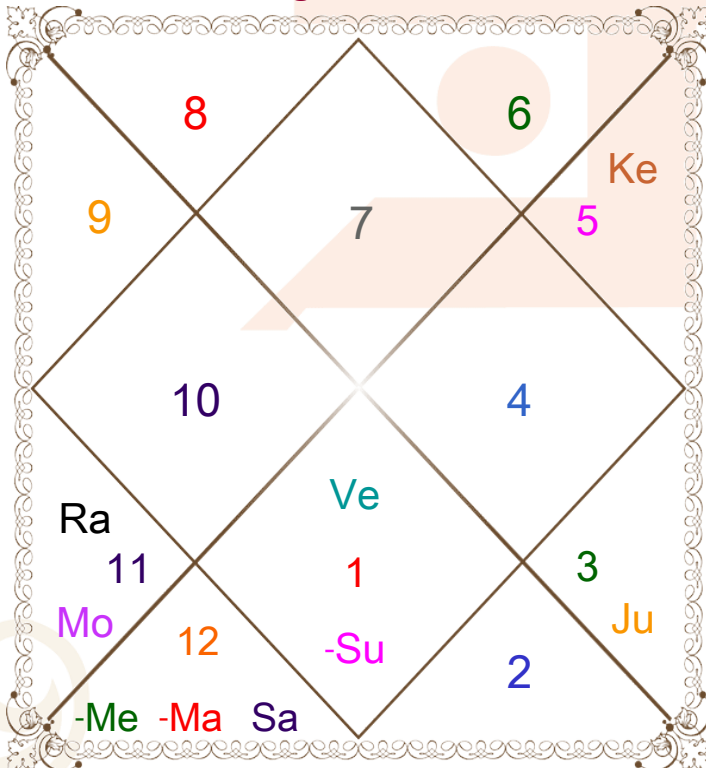

Planetary Degrees and their Positions

PI	R	C	Rasi	Degree	Speed	Nak	Pad	No.	RL	NL	Sub	Dignity
Asc			Lib	23:33:27	307:20:53	Visakha	2	16	Ven	Jup	Sat	---
Sun			Ari	00:26:51	00:58:48	Asvini	1	1	Mar	Ket	Ket	Exalted
Mon			Aqu	22:29:23	13:36:47	P Bhad	1	25	Sat	Jup	Sat	NuSign
Mar		C	Pis	09:30:48	00:46:35	U Bhad	2	26	Jup	Sat	Ven	FrSign
Mer			Pis	05:03:15	01:23:26	U Bhad	1	26	Jup	Sat	Sat	Dblitted
Jup			Gem	22:42:00	00:06:08	Punrvsu	1	7	Mer	Jup	Sat	EnSign
Ven			Ari	24:08:02	01:13:22	Bharani	4	2	Mar	Ven	Mer	NuSign
Sat		C	Pis	12:59:56	00:07:16	U Bhad	3	26	Jup	Sat	Rah	NuSign
Rah	R		Aqu	13:53:53	00:00:58	Satbisha	3	24	Sat	Rah	Mer	FrSign
Ket	R		Leo	13:53:53	00:00:58	P Phal	1	11	Sun	Ven	Ven	EnSign
Ura			Tau	05:10:31	00:03:01	Krittika	3	3	Ven	Sun	Mer	---
Nep			Pis	08:28:45	00:02:09	U Bhad	2	26	Jup	Sat	Ven	---
Plu			Cap	11:10:16	00:00:37	Sravna	1	22	Sat	Mon	Mar	---
Mid Heaven			Can	28:26:28	--	Aslesa	--	9	Mon	Mer	Sat	--

R-Retrograde S-Stationary
C- Combust D-Deep Combust
Rahu : True

Lahiri Ayanamsa : 24:13:33

Lagna-Chalit