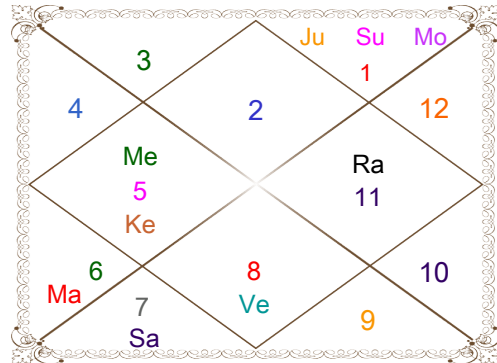

Navamsa Chart

Astrologic Solutions

A1 Ring Road, South Ex Part-I

Ph : 011-40541090

Web: www.futurepointindia.com, e-mail: mail@futurepointindia.com