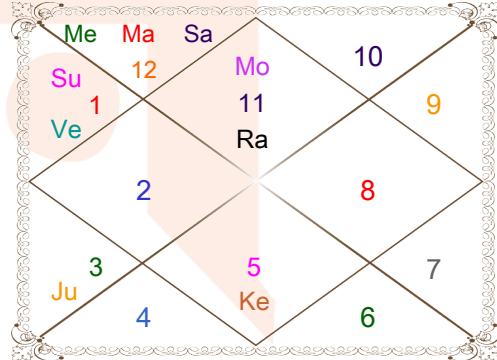

Planetary Degrees and their Positions

PI	R	C	Rasi	Degree	Speed	Nak	Pad	No.	RL	NL	Sub	Dignity
Asc			Lib	23:33:27	307:20:53	Visakha	2	16	Ven	Jup	Sat	---
Sun			Ari	00:26:51	00:58:48	Asvini	1	1	Mar	Ket	Ket	Exalted
Mon			Aqu	22:29:23	13:36:47	P Bhad	1	25	Sat	Jup	Sat	NuSign
Mar		C	Pis	09:30:48	00:46:35	U Bhad	2	26	Jup	Sat	Ven	FrSign
Mer			Pis	05:03:15	01:23:26	U Bhad	1	26	Jup	Sat	Sat	Dblitted
Jup			Gem	22:42:00	00:06:08	Punrvsu	1	7	Mer	Jup	Sat	EnSign
Ven			Ari	24:08:02	01:13:22	Bharani	4	2	Mar	Ven	Mer	NuSign
Sat		C	Pis	12:59:56	00:07:16	U Bhad	3	26	Jup	Sat	Rah	NuSign
Rah	R		Aqu	13:53:53	00:00:58	Satbisha	3	24	Sat	Rah	Mer	FrSign
Ket	R		Leo	13:53:53	00:00:58	P Phal	1	11	Sun	Ven	Ven	EnSign
Ura			Tau	05:10:31	00:03:01	Krittika	3	3	Ven	Sun	Mer	---
Nep			Pis	08:28:45	00:02:09	U Bhad	2	26	Jup	Sat	Ven	---
Plu			Cap	11:10:16	00:00:37	Sravna	1	22	Sat	Mon	Mar	---
Mid Heaven			Can	28:26:28	--	Aslesa	--	9	Mon	Mer	Sat	--

R-Retrograde S-Stationary
C- Combust D-Deep Combust
Rahu : True

Lahiri Ayanamsa : 24:13:33

Moon Chart

Astrologic Solutions

A1 Ring Road, South Ex Part-I

Ph : 011-40541090

Web: www.futurepointindia.com, e-mail: mail@futurepointindia.com