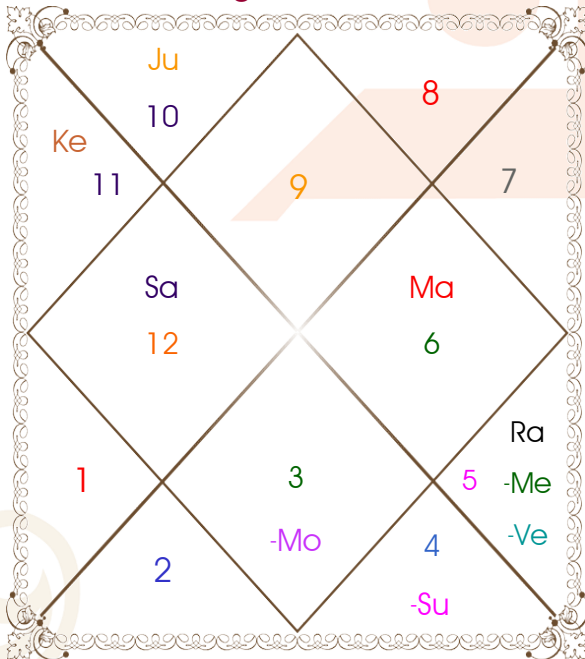

Natal

Progressed

Nak	Pad	Degree	Sign	R	C	Planet	R	C	Sign	Degree	Pad	Nak
U Sadha	1	28:22:23	Sag			Asc			Gem	14:08:34	3	Ardra
Pushya	4	14:29:43	Can			Sun			Can	14:29:43	4	Pushya
Ardra	2	12:15:08	Gem			Mon			Aqu	11:06:25	2	Satbisha
Chitra	2	27:53:34	Vir			Mar			Tau	28:47:36	2	Mrgsra
Magha	4	11:31:36	Leo			Mer			Gem	25:14:13	2	Punrvsu
Dhanish	1	24:20:52	Cap R			Jup		C	Can	12:42:58	3	Pushya
P Phal	1	15:44:38	Leo			Ven			Leo	29:45:37	1	U Phal
Revati	3	26:32:12	Pis			Sat R			Pis	20:29:48	2	Revati
U Phal	1	26:41:27	Leo R			Rah			Aqu	05:35:22	4	Dhanish
P Bhad	3	26:41:27	Aqu R			Ket			Leo	05:35:22	2	Magha
Sravna	1	12:48:21	Cap R			Mu			Tau	28:22:23	2	Mrgsra

R-Retrograde S-Stationary
C- Combust D-Deep Combust
Rahu : True

Lahiri Ayanamsa : 24:13:52

Lagna-Chalit