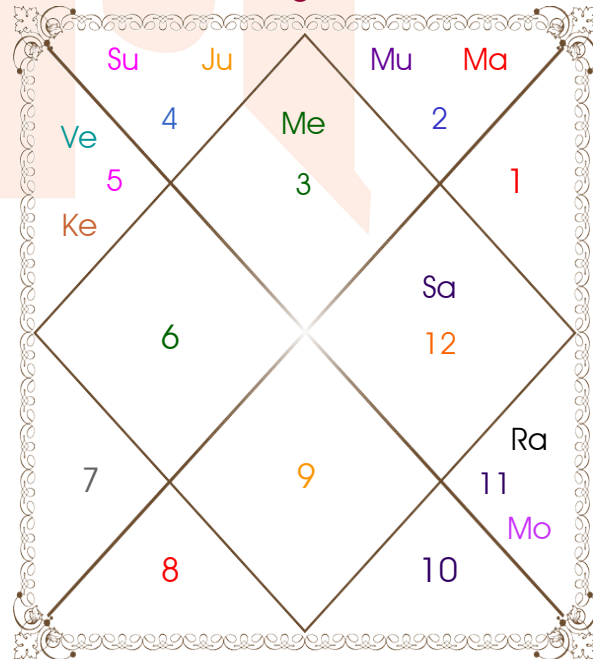

Varsh Lagna Chart