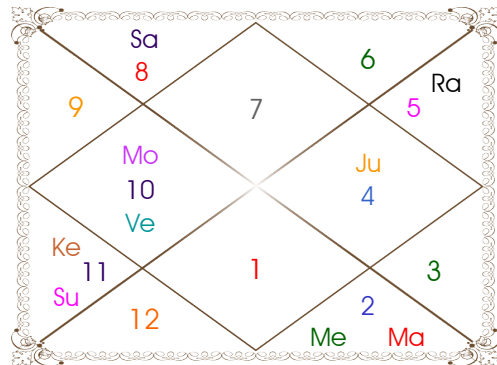

Latitude _____: 23:17:00 North
Longitude _____: 77:28:00 East
Zone _____: 82:30:00 East
Loc Time Corr _____: -00:20:08 Hour
War Time Corr _____: 00:00:00 Hour
Local Mean Time ____: 01:56:52 Hour
Equation of Time ____: 00:06:59 Hour
Siderial Time _____: 02:01:22 Hour
Sunrise _____: 06:08:39 Hour
Sunset _____: 18:17:11 Hour
Day Duration _____: 12:08:32 Hour
Sun Pos. (Ayan) _____: Dakshinayan
Sun Pos. (Gola) _____: Uttar
Season _____: Sharad
Sun Degree _____: 05:13:33 Virgo
Ascendent Degree ____: 12:17:36 Cancer

Planetary Degrees and their Positions

Pl	R	C	Rasi	Degree	Speed	Nak	Pad	No.	RL	NL	Sub	Dignity
Asc			Can	12:17:36	315:50:27	Pushya	3	8	Mon	Sat	Mar	---
Sun			Vir	05:13:33	00:58:42	U Phal	3	12	Mer	Sun	Mer	NuSign
Mon			Sco	22:43:38	14:09:50	Jyestha	2	18	Mar	Mer	Mon	Dblitted
Mar			Lib	25:19:35	00:41:08	Visakha	2	16	Ven	Jup	Mer	NuSign
Mer		C	Vir	14:26:01	01:41:25	Hasta	2	13	Mer	Mon	Jup	Exalted
Jup			Tau	22:04:36	00:02:30	Rohini	4	4	Ven	Mon	Ven	EnSign
Ven			Can	22:50:58	01:07:56	Aslesa	2	9	Mon	Mer	Mon	EnSign
Sat			Lib	04:21:37	00:06:39	Chitra	4	14	Ven	Mar	Ven	Exalted
Rah			Sco	03:46:33	00:00:47	Anuradha	1	17	Mar	Sat	Sat	EnSign
Ket			Tau	03:46:33	00:00:47	Krittika	3	3	Ven	Sun	Sat	NuSign
Ura	R		Pis	12:48:42	00:02:23	U Bhad	3	26	Jup	Sat	Mar	---
Nep	R		Aqu	06:58:03	00:01:24	Satbisha	1	24	Sat	Rah	Rah	---
Plu			Sag	12:55:07	00:00:07	Moola	4	19	Jup	Ket	Mer	---
Mid Heaven			Ari	08:30:03	--	Asvini	--	1	Mar	Ket	Jup	--

R-Retrograde S-Stationary

C- Combust D-Deep Combust

Rahu : True

Lahiri Ayanamsa : 24:02:20

Lagna-Chalit

Moon Chart

Navamsa Chart

Vimshottari Dasha