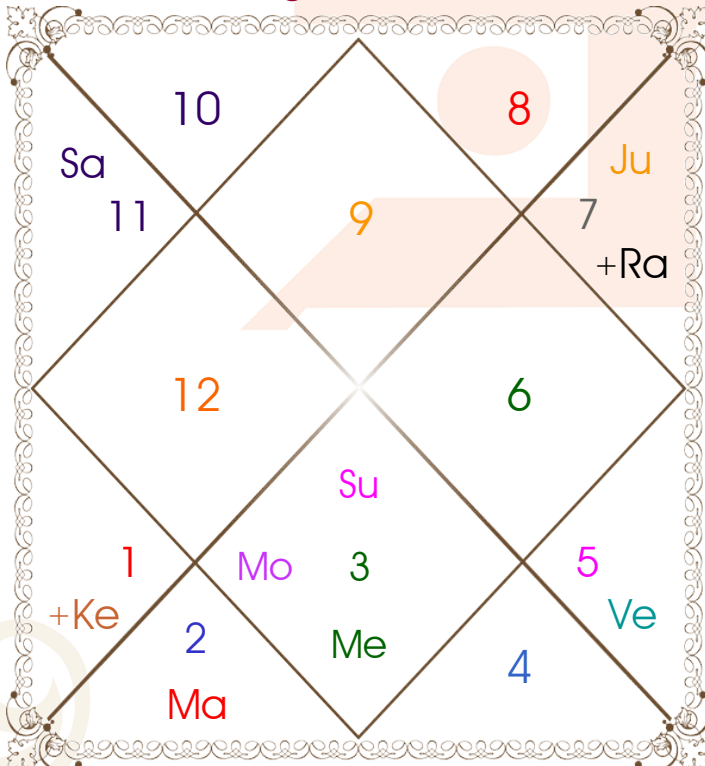

Planetary Degrees and their Positions

Pl	R	C	Rasi	Degree	Speed	Nak	Pad	No.	RL	NL	Sub	Dignity
Asc			Sag	06:15:44	331:31:03	Moola	2	19	Jup	Ket	Rah	---
Sun			Gem	21:23:18	00:57:14	Punrvsu	1	7	Mer	Jup	Jup	NuSign
Mon			Gem	05:22:23	12:26:37	Mrgsra	4	5	Mer	Mar	Sun	FrSign
Mar			Tau	08:45:36	00:42:24	Krittika	4	3	Ven	Sun	Ven	NuSign
Mer			Gem	05:39:17	00:03:32	Mrgsra	4	5	Mer	Mar	Mon	OwnSign
Jup			Lib	11:01:38	00:00:58	Svati	2	15	Ven	Rah	Sat	EnSign
Ven			Leo	01:57:28	01:08:26	Magha	1	10	Sun	Ket	Ven	EnSign
Sat	R		Aqu	18:26:57	00:01:24	Satbisha	4	24	Sat	Rah	Mon	Moltrikn
Rah	R		Lib	28:55:36	00:06:08	Visakha	3	16	Ven	Jup	Sun	FrSign
Ket	R		Ari	28:55:36	00:06:08	Krittika	1	3	Mar	Sun	Mar	FrSign
Ura	R		Cap	00:57:48	00:02:22	U Sadha	2	21	Sat	Sun	Rah	---
Nep	R		Sag	28:22:16	00:01:36	U Sadha	1	21	Jup	Sun	Mon	---
Plu	R		Scor	01:43:20	00:00:55	Visakha	4	16	Mar	Jup	Rah	---
Mid Heaven			Vir	20:41:23	--	Hasta	--	13	Mer	Mon	Ven	--

R-Retrograde S-Stationary

C- Combust D-Deep Combust

Rahu : True

Lahiri Ayanamsa : 23:47:04

Lagna-Chalit