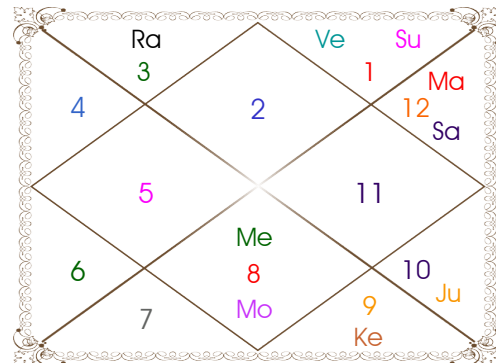

Planetary Degrees and their Positions

Pl	R	C	Rasi	Degree	Speed	Nak	Pad	No.	RL	NL	Sub	Dignity
Asc			Sag	06:15:44	331:31:03	Moola	2	19	Jup	Ket	Rah	---
Sun			Gem	21:23:18	00:57:14	Punrvsu	1	7	Mer	Jup	Jup	NuSign
Mon			Gem	05:22:23	12:26:37	Mrgsra	4	5	Mer	Mar	Sun	FrSign
Mar			Tau	08:45:36	00:42:24	Krittika	4	3	Ven	Sun	Ven	NuSign
Mer			Gem	05:39:17	00:03:32	Mrgsra	4	5	Mer	Mar	Mon	OwnSign
Jup			Lib	11:01:38	00:00:58	Svati	2	15	Ven	Rah	Sat	EnSign
Ven			Leo	01:57:28	01:08:26	Magha	1	10	Sun	Ket	Ven	EnSign
Sat	R		Aqu	18:26:57	00:01:24	Satbisha	4	24	Sat	Rah	Mon	Moltrikn
Rah	R		Lib	28:55:36	00:06:08	Visakha	3	16	Ven	Jup	Sun	FrSign
Ket	R		Ari	28:55:36	00:06:08	Krittika	1	3	Mar	Sun	Mar	FrSign
Ura	R		Cap	00:57:48	00:02:22	U Sadha	2	21	Sat	Sun	Rah	---
Nep	R		Sag	28:22:16	00:01:36	U Sadha	1	21	Jup	Sun	Mon	---
Plu	R		Scor	01:43:20	00:00:55	Visakha	4	16	Mar	Jup	Rah	---
Mid Heaven			Vir	20:41:23	--	Hasta	--	13	Mer	Mon	Ven	--

R-Retrograde S-Stationary

C- Combust D-Deep Combust

Rahu : True

Lahiri Ayanamsa : 23:47:04

Lagna-Chalit

Moon Chart

Navamsa Chart

Vimshottari Dasha

- ❖ The above dasa periods have been computed on the basis of Moon Degree. However, as per bhayat / bhabhog the balance of dasa is Mar 0 Y 8 M 2 D.
- ❖ The Dates given for Dasa periods show their endings. Divisions of Vimshottari Dasa for Complete 120 years are given here without any consideration of longevity.