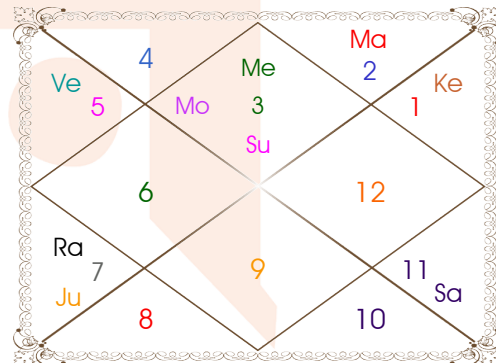

Planetary Degrees and their Positions

Pl	R	C	Rasi	Degree	Speed	Nak	Pad	No.	RL	NL	Sub	Dignity
Asc			Sag	06:15:44	331:31:03	Moola	2	19	Jup	Ket	Rah	---
Sun			Gem	21:23:18	00:57:14	Punrvsu	1	7	Mer	Jup	Jup	NuSign
Mon			Gem	05:22:23	12:26:37	Mrgsra	4	5	Mer	Mar	Sun	FrSign
Mar			Tau	08:45:36	00:42:24	Krittika	4	3	Ven	Sun	Ven	NuSign
Mer			Gem	05:39:17	00:03:32	Mrgsra	4	5	Mer	Mar	Mon	OwnSign
Jup			Lib	11:01:38	00:00:58	Svati	2	15	Ven	Rah	Sat	EnSign
Ven			Leo	01:57:28	01:08:26	Magha	1	10	Sun	Ket	Ven	EnSign
Sat	R		Aqu	18:26:57	00:01:24	Satbisha	4	24	Sat	Rah	Mon	Moltrikn
Rah	R		Lib	28:55:36	00:06:08	Visakha	3	16	Ven	Jup	Sun	FrSign
Ket	R		Ari	28:55:36	00:06:08	Krittika	1	3	Mar	Sun	Mar	FrSign
Ura	R		Cap	00:57:48	00:02:22	U Sadha	2	21	Sat	Sun	Rah	---
Nep	R		Sag	28:22:16	00:01:36	U Sadha	1	21	Jup	Sun	Mon	---
Plu	R		Scor	01:43:20	00:00:55	Visakha	4	16	Mar	Jup	Rah	---
Mid Heaven			Vir	20:41:23	--	Hasta	--	13	Mer	Mon	Ven	--

R-Retrograde S-Stationary

C- Combust D-Deep Combust

Rahu : True

Lahiri Ayanamsa : 23:47:04

Lagna-Chalit

Moon Chart

Navamsa Chart

Vimshottari Dasha

- ❖ The above dasa periods have been computed on the basis of Moon Degree. However, as per bhayat / bhabhog the balance of dasa is Mar 0 Y 8 M 2 D.
- ❖ The Dates given for Dasa periods show their endings. Divisions of Vimshottari Dasa for Complete 120 years are given here without any consideration of longevity.