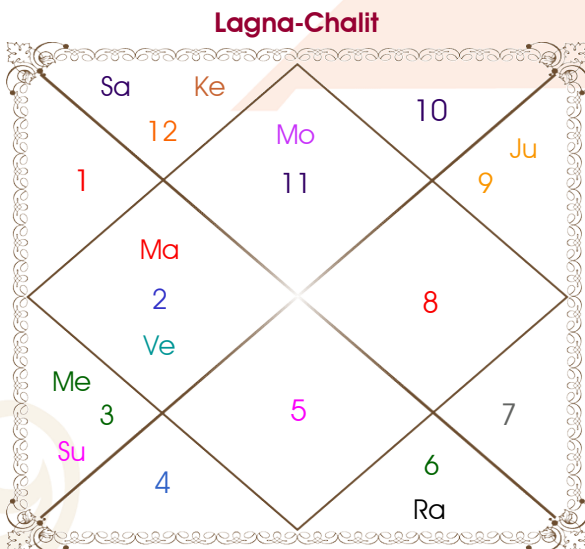

Mr. Rahat

Ms. Anjali

Model: Web-FreeMatching

Order No: 121924202

Male : \_\_\_\_\_ Sex \_\_\_\_\_ : Female  
 05/07/1996 : \_\_\_\_\_ Date of Birth \_\_\_\_\_ : 12/09/1998  
 Friday : \_\_\_\_\_ Day \_\_\_\_\_ : Saturday  
 Hour 22:47:00 : \_\_\_\_\_ Time of Birth \_\_\_\_\_ : 06:32:00 Hour  
 Ghati 43:16:09 : \_\_\_\_\_ Time of Birth(Ghati) \_\_\_\_\_ : 01:08:55 Ghati  
 India : \_\_\_\_\_ Country \_\_\_\_\_ : India  
 Delhi : \_\_\_\_\_ City \_\_\_\_\_ : Itarsi  
 28:39:00 North : \_\_\_\_\_ Latitude \_\_\_\_\_ : 22:39:00 North  
 77:13:00 East : \_\_\_\_\_ Longitude \_\_\_\_\_ : 77:48:00 East  
 82:30:00 East : \_\_\_\_\_ Zone \_\_\_\_\_ : 82:30:00 East  
 Hour -00:21:08 : \_\_\_\_\_ Loc Time Corr \_\_\_\_\_ : -00:18:48 Hour  
 Hour 00:00:00 : \_\_\_\_\_ War Time Corr \_\_\_\_\_ : 00:00:00 Hour  
 05:28:32 : \_\_\_\_\_ Sunrise \_\_\_\_\_ : 06:04:33  
 19:22:42 : \_\_\_\_\_ Sunset \_\_\_\_\_ : 18:25:25  
 23:48:34 : \_\_\_\_\_ Lahiri Ayanamsa \_\_\_\_\_ : 23:50:11

## Ashtakoot Guna Chart

Koot	Male	Female	Max	Mark	Dosha	Area
Varan	Shoodra	Vaishya	1	0.00	--	Deeds
Vashya	Manav	Chatushpad	2	1.00	--	Nature
Tara	Kshem	Vadha	3	1.50	--	Destiny
Yoni	Simha	Sarp	4	2.00	--	Sex Life
Maitri	Saturn	Venus	5	5.00	--	Relationship
Gana	Manushya	Manushya	6	6.00	--	Sociality
Bhakut	Aquarius	Taurus	7	7.00	--	Life Style
Nadi	Adya	Antya	8	8.00	--	Kids/Health
<b>Total:</b>			<b>36</b>	<b>30.50</b>		