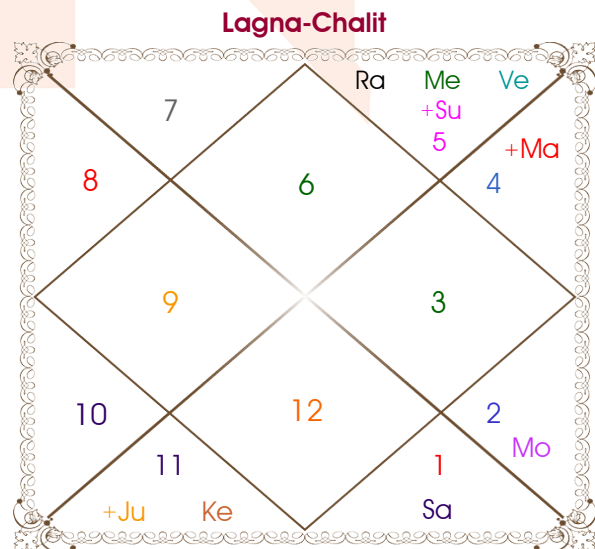

Mr. Rahat

Ms. Anjali

Model: Web-FreeMatching

Order No: 121924202

Male : \_\_\_\_\_ Sex \_\_\_\_\_ : Female  
 05/07/1996 : \_\_\_\_\_ Date of Birth \_\_\_\_\_ : 12/09/1998  
 Friday : \_\_\_\_\_ Day \_\_\_\_\_ : Saturday  
 Hour 22:47:00 : \_\_\_\_\_ Time of Birth \_\_\_\_\_ : 06:32:00 Hour  
 Ghati 43:16:09 : \_\_\_\_\_ Time of Birth(Ghati) \_\_\_\_\_ : 01:08:55 Ghati  
 India : \_\_\_\_\_ Country \_\_\_\_\_ : India  
 Delhi : \_\_\_\_\_ City \_\_\_\_\_ : Itarsi  
 28:39:00 North : \_\_\_\_\_ Latitude \_\_\_\_\_ : 22:39:00 North  
 77:13:00 East : \_\_\_\_\_ Longitude \_\_\_\_\_ : 77:48:00 East  
 82:30:00 East : \_\_\_\_\_ Zone \_\_\_\_\_ : 82:30:00 East  
 Hour -00:21:08 : \_\_\_\_\_ Loc Time Corr \_\_\_\_\_ : -00:18:48 Hour  
 Hour 00:00:00 : \_\_\_\_\_ War Time Corr \_\_\_\_\_ : 00:00:00 Hour  
 05:28:32 : \_\_\_\_\_ Sunrise \_\_\_\_\_ : 06:04:33  
 19:22:42 : \_\_\_\_\_ Sunset \_\_\_\_\_ : 18:25:25  
 23:48:34 : \_\_\_\_\_ Lahiri Ayanamsa \_\_\_\_\_ : 23:50:11

## Ashtakoot Guna Chart

Koot	Male	Female	Max	Mark	Dosha	Area
Varan	Shoodra	Vaishya	1	0.00	--	Deeds
Vashya	Manav	Chatushpad	2	1.00	--	Nature
Tara	Kshem	Vadha	3	1.50	--	Destiny
Yoni	Simha	Sarp	4	2.00	--	Sex Life
Maitri	Saturn	Venus	5	5.00	--	Relationship
Gana	Manushya	Manushya	6	6.00	--	Sociality
Bhakut	Aquarius	Taurus	7	7.00	--	Life Style
Nadi	Adya	Antya	8	8.00	--	Kids/Health
<b>Total:</b>			<b>36</b>	<b>30.50</b>		