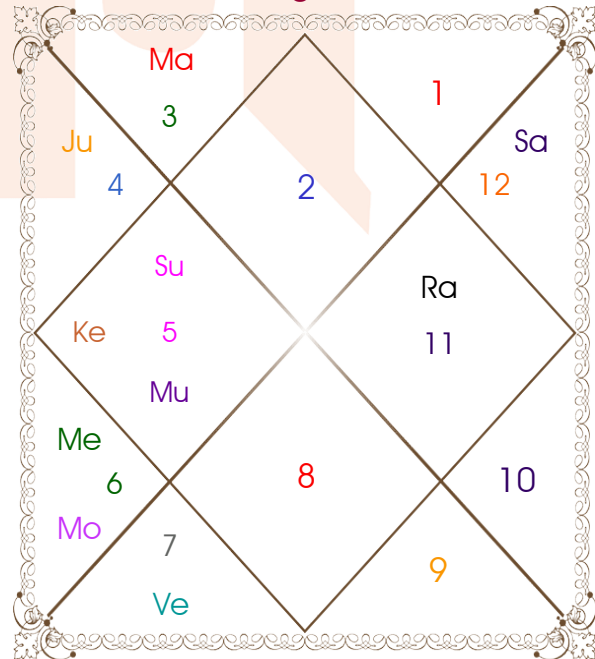

Varsh Lagna Chart