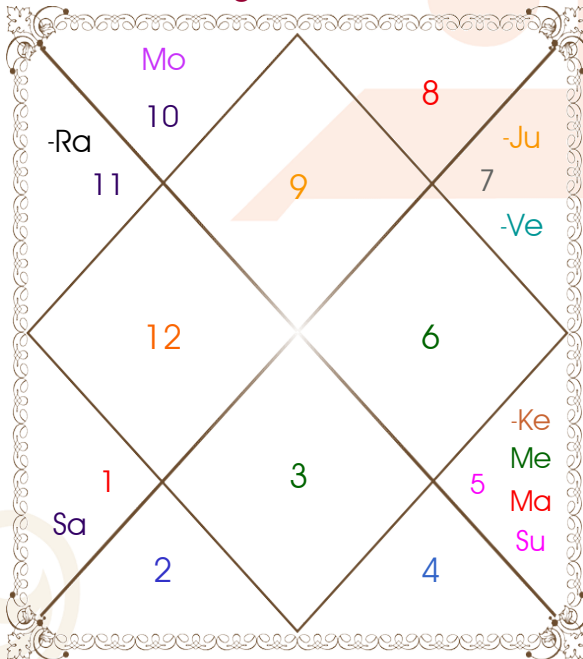

Natal

Progressed

Nak	Pad	Degree	Sign	R	C	Planet	R	C	Sign	Degree	Pad	Nak
P Sadha	2	18:05:49	Sag			Asc			Tau	16:37:46	2	Rohini
P Phal	4	25:42:57	Leo			Sun			Leo	25:42:56	4	P Phal
Sravna	1	12:00:38	Cap			Mon			Vir	15:14:04	2	Hasta
Magha	4	12:21:51	Leo	C		Mar			Gem	26:28:49	2	Punrvsu
P Phal	4	26:31:44	Leo	R	C	Mer	C	Vir		09:08:54	4	U Phal
Svati	2	11:00:29	Lib			Jup			Can	21:52:25	2	Aslesa
Svati	2	11:16:56	Lib			Ven			Lib	07:15:59	1	Svati
Krittika	1	29:07:09	Ari	R		Sat	R	Pis		18:42:44	1	Revati
Satbisha	1	09:19:30	Aqu			Rah	R	Aqu		05:31:14	4	Dhanish
Magha	3	09:19:30	Leo			Ket	R	Leo		05:31:14	2	Magha
Hasta	2	14:27:44	Vir			Mu	C	Leo		18:05:49	2	P Phal

R-Retrograde S-Stationary
C- Combust D-Deep Combust
Rahu : True

Lahiri Ayanamsa : 24:13:57

Lagna-Chalit