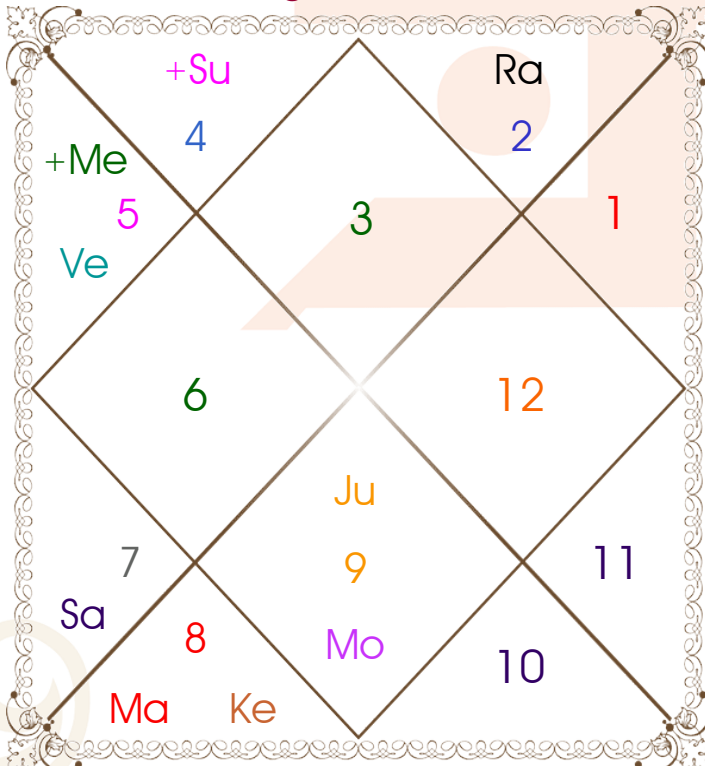

Planetary Degrees and their Positions

Pl	R	C	Rasi	Degree	Speed	Nak	Pad	No.	RL	NL	Sub	Dignity
Asc			Gem	12:03:32	323:48:38	Ardra	2	6	Mer	Rah	Sat	---
Sun			Can	22:49:03	00:57:31	Aslesa	2	9	Mon	Mer	Mon	FrSign
Mon			Sag	20:52:26	12:37:57	P Sadha	3	20	Jup	Ven	Jup	NuSign
Mar			Scor	01:50:12	00:28:50	Visakha	4	16	Mar	Jup	Rah	OwnSign
Mer			Leo	18:15:28	00:29:01	P Phal	2	11	Sun	Ven	Rah	FrSign
Jup	R		Sag	10:10:49	00:03:51	Moola	4	19	Jup	Ket	Sat	OwnSign
Ven			Leo	07:38:53	01:13:49	Magha	3	10	Sun	Ket	Jup	EnSign
Sat			Lib	16:38:02	00:02:33	Svati	3	15	Ven	Rah	Ven	Exalted
Rah	R		Tau	10:21:17	00:07:03	Rohini	1	4	Ven	Mon	Mon	FrSign
Ket	R		Scor	10:21:17	00:07:03	Anuradha	3	17	Mar	Sat	Sun	FrSign
Ura	R		Scor	15:55:54	00:00:28	Anuradha	4	17	Mar	Sat	Jup	---
Nep	R		Sag	05:16:56	00:00:57	Moola	2	19	Jup	Ket	Mar	---
Plu			Lib	05:56:20	00:01:01	Chitra	4	14	Ven	Mar	Mon	---
Mid Heaven			Aqu	29:30:07	--	P Bhad	--	25	Sat	Jup	Mon	--

R-Retrograde S-Stationary

C- Combust D-Deep Combust

Rahu : True

Lahiri Ayanamsa : 23:38:17

Lagna-Chalit