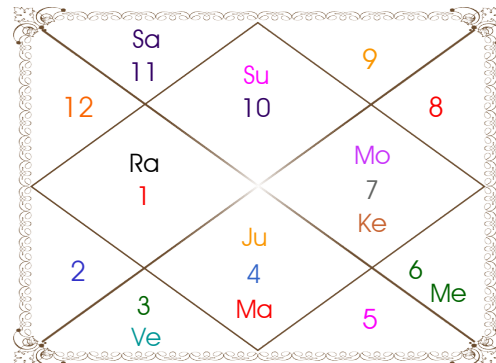

Planetary Degrees and their Positions

Pl	R	C	Rasi	Degree	Speed	Nak	Pad	No.	RL	NL	Sub	Dignity
Asc			Gem	12:03:32	323:48:38	Ardra	2	6	Mer	Rah	Sat	---
Sun			Can	22:49:03	00:57:31	Aslesa	2	9	Mon	Mer	Mon	FrSign
Mon			Sag	20:52:26	12:37:57	P Sadha	3	20	Jup	Ven	Jup	NuSign
Mar			Scor	01:50:12	00:28:50	Visakha	4	16	Mar	Jup	Rah	OwnSign
Mer			Leo	18:15:28	00:29:01	P Phal	2	11	Sun	Ven	Rah	FrSign
Jup	R		Sag	10:10:49	00:03:51	Moola	4	19	Jup	Ket	Sat	OwnSign
Ven			Leo	07:38:53	01:13:49	Magha	3	10	Sun	Ket	Jup	EnSign
Sat			Lib	16:38:02	00:02:33	Svati	3	15	Ven	Rah	Ven	Exalted
Rah	R		Tau	10:21:17	00:07:03	Rohini	1	4	Ven	Mon	Mon	FrSign
Ket	R		Scor	10:21:17	00:07:03	Anuradha	3	17	Mar	Sat	Sun	FrSign
Ura	R		Scor	15:55:54	00:00:28	Anuradha	4	17	Mar	Sat	Jup	---
Nep	R		Sag	05:16:56	00:00:57	Moola	2	19	Jup	Ket	Mar	---
Plu			Lib	05:56:20	00:01:01	Chitra	4	14	Ven	Mar	Mon	---
Mid Heaven			Aqu	29:30:07	--	P Bhad	--	25	Sat	Jup	Mon	--

R-Retrograde S-Stationary

C- Combust D-Deep Combust

Rahu : True

Lahiri Ayanamsa : 23:38:17

Lagna-Chalit

Moon Chart

Navamsa Chart

Vimshottari Dasha