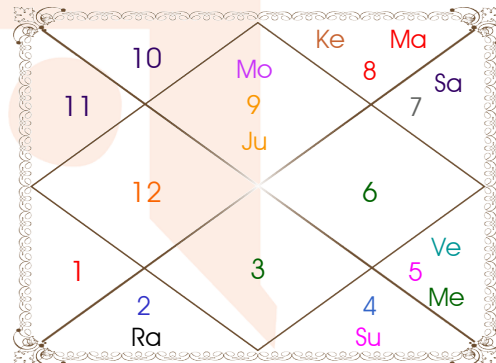

Planetary Degrees and their Positions

Pl	R	C	Rasi	Degree	Speed	Nak	Pad	No.	RL	NL	Sub	Dignity
Asc			Gem	12:03:32	323:48:38	Ardra	2	6	Mer	Rah	Sat	---
Sun			Can	22:49:03	00:57:31	Aslesa	2	9	Mon	Mer	Mon	FrSign
Mon			Sag	20:52:26	12:37:57	P Sadha	3	20	Jup	Ven	Jup	NuSign
Mar			Scor	01:50:12	00:28:50	Visakha	4	16	Mar	Jup	Rah	OwnSign
Mer			Leo	18:15:28	00:29:01	P Phal	2	11	Sun	Ven	Rah	FrSign
Jup	R		Sag	10:10:49	00:03:51	Moola	4	19	Jup	Ket	Sat	OwnSign
Ven			Leo	07:38:53	01:13:49	Magha	3	10	Sun	Ket	Jup	EnSign
Sat			Lib	16:38:02	00:02:33	Svati	3	15	Ven	Rah	Ven	Exalted
Rah	R		Tau	10:21:17	00:07:03	Rohini	1	4	Ven	Mon	Mon	FrSign
Ket	R		Scor	10:21:17	00:07:03	Anuradha	3	17	Mar	Sat	Sun	FrSign
Ura	R		Scor	15:55:54	00:00:28	Anuradha	4	17	Mar	Sat	Jup	---
Nep	R		Sag	05:16:56	00:00:57	Moola	2	19	Jup	Ket	Mar	---
Plu			Lib	05:56:20	00:01:01	Chitra	4	14	Ven	Mar	Mon	---
Mid Heaven			Aqu	29:30:07	--	P Bhad	--	25	Sat	Jup	Mon	--

R-Retrograde S-Stationary

C- Combust D-Deep Combust

Rahu : True

Lahiri Ayanamsa : 23:38:17

Lagna-Chalit

Moon Chart

Navamsa Chart

Vimshottari Dasha

- ❖ The above dasa periods have been computed on the basis of Moon Degree. However, as per bhayat / bhabhog the balance of dasa is Ven 8 Y 8 M 21 D.
- ❖ The Dates given for Dasa periods show their endings. Divisions of Vimshottari Dasa for Complete 120 years are given here without any consideration of longevity.