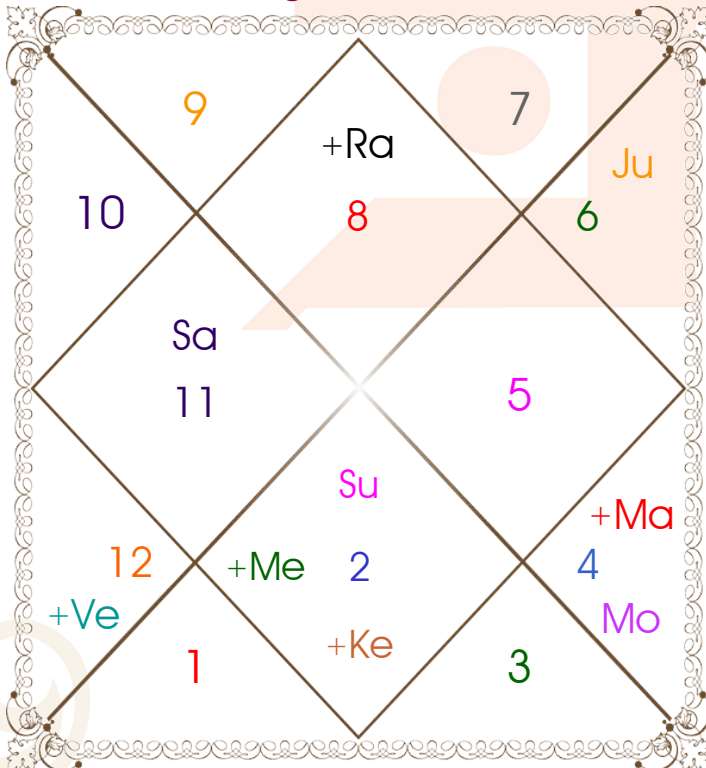

Planetary Degrees and their Positions

Pl	R	C	Rasi	Degree	Speed	Nak	Pad	No.	RL	NL	Sub	Dignity
Asc			Sco	00:03:23	306:21:50	Visakha	4	16	Mar	Jup	Mon	---
Sun			Tau	11:30:28	00:57:37	Rohini	1	4	Ven	Mon	Mar	EnSign
Mon			Can	12:22:29	13:48:16	Pushya	3	8	Mon	Sat	Mar	OwnSign
Mar			Can	20:44:43	00:32:12	Aslesa	2	9	Mon	Mer	Ven	Dblitted
Mer			Tau	23:45:07	02:00:56	Mrgsra	1	5	Ven	Mar	Mar	FrSign
Jup	R		Vir	11:02:03	00:01:00	Hasta	1	13	Mer	Mon	Mon	EnSign
Ven			Pis	26:41:01	00:49:14	Revati	4	27	Jup	Mer	Jup	Exalted
Sat			Aqu	06:22:54	00:01:26	Dhanish	4	23	Sat	Mar	Mon	Moltrikn
Rah			Sco	18:25:02	00:00:34	Jyestha	1	18	Mar	Mer	Mer	EnSign
Ket			Tau	18:25:02	00:00:34	Rohini	3	4	Ven	Mon	Mer	NuSign
Ura	R		Sag	28:03:30	00:01:24	U Sadha	1	21	Jup	Sun	Mon	---
Nep	R		Sag	27:05:27	00:01:00	U Sadha	1	21	Jup	Sun	Sun	---
Plu	R		Sco	00:03:06	00:01:38	Visakha	4	16	Mar	Jup	Mon	---
Mid Heaven			Leo	06:22:56	--	Magha	--	10	Sun	Ket	Rah	--

R-Retrograde S-Stationary

C- Combust D-Deep Combust

Rahu : True

Lahiri Ayanamsa : 23:46:09

Lagna-Chalit