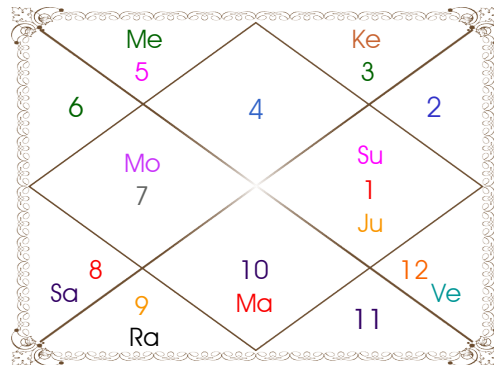

Planetary Degrees and their Positions

Pl	R	C	Rasi	Degree	Speed	Nak	Pad	No.	RL	NL	Sub	Dignity
Asc			Sco	00:03:23	306:21:50	Visakha	4	16	Mar	Jup	Mon	---
Sun			Tau	11:30:28	00:57:37	Rohini	1	4	Ven	Mon	Mar	EnSign
Mon			Can	12:22:29	13:48:16	Pushya	3	8	Mon	Sat	Mar	OwnSign
Mar			Can	20:44:43	00:32:12	Aslesa	2	9	Mon	Mer	Ven	Dblitted
Mer			Tau	23:45:07	02:00:56	Mrgsra	1	5	Ven	Mar	Mar	FrSign
Jup	R		Vir	11:02:03	00:01:00	Hasta	1	13	Mer	Mon	Mon	EnSign
Ven			Pis	26:41:01	00:49:14	Revati	4	27	Jup	Mer	Jup	Exalted
Sat			Aqu	06:22:54	00:01:26	Dhanish	4	23	Sat	Mar	Mon	Moltrikn
Rah			Sco	18:25:02	00:00:34	Jyestha	1	18	Mar	Mer	Mer	EnSign
Ket			Tau	18:25:02	00:00:34	Rohini	3	4	Ven	Mon	Mer	NuSign
Ura	R		Sag	28:03:30	00:01:24	U Sadha	1	21	Jup	Sun	Mon	---
Nep	R		Sag	27:05:27	00:01:00	U Sadha	1	21	Jup	Sun	Sun	---
Plu	R		Sco	00:03:06	00:01:38	Visakha	4	16	Mar	Jup	Mon	---
Mid Heaven			Leo	06:22:56	--	Magha	--	10	Sun	Ket	Rah	--

R-Retrograde S-Stationary

C- Combust D-Deep Combust

Rahu : True

Lahiri Ayanamsa : 23:46:09

Lagna-Chalit

Moon Chart

Navamsa Chart

Vimshottari Dasha

Balance of Dasa : Saturn 6 Years 1 Months 11 Days

Sat 19 Years	Mer 17 Years	Ket 7 Years	Ven 20 Years	Sun 6 Years
26/05/1993	08/07/1999	07/07/2016	08/07/2023	08/07/2043
08/07/1999	07/07/2016	08/07/2023	08/07/2043	08/07/2049
00/00/0000	Mer 04/12/2001	Ket 04/12/2016	Ven 07/11/2026	Sun 26/10/2043
00/00/0000	Ket 01/12/2002	Ven 03/02/2018	Sun 07/11/2027	Mon 25/04/2044
00/00/0000	Ven 01/10/2005	Sun 11/06/2018	Mon 08/07/2029	Mar 31/08/2044
00/00/0000	Sun 07/08/2006	Mon 10/01/2019	Mar 07/09/2030	Rah 26/07/2045
00/00/0000	Mon 07/01/2008	Mar 08/06/2019	Rah 07/09/2033	Jup 14/05/2046
26/05/1993	Mar 03/01/2009	Rah 25/06/2020	Jup 08/05/2036	Sat 26/04/2047
Mar 18/02/1994	Rah 23/07/2011	Jup 01/06/2021	Sat 08/07/2039	Mer 02/03/2048
Rah 25/12/1996	Jup 28/10/2013	Sat 11/07/2022	Mer 08/05/2042	Ket 07/07/2048
Jup 08/07/1999	Sat 07/07/2016	Mer 08/07/2023	Ket 08/07/2043	Ven 08/07/2049