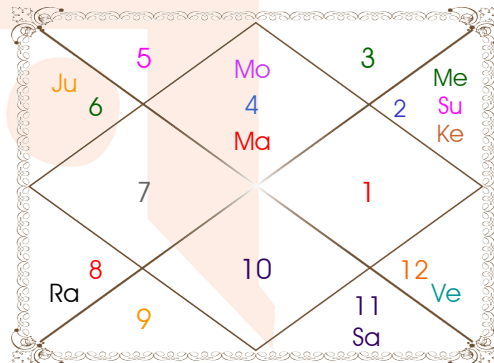

Planetary Degrees and their Positions

Pl	R	C	Rasi	Degree	Speed	Nak	Pad	No.	RL	NL	Sub	Dignity
Asc			Sco	00:03:23	306:21:50	Visakha	4	16	Mar	Jup	Mon	---
Sun			Tau	11:30:28	00:57:37	Rohini	1	4	Ven	Mon	Mar	EnSign
Mon			Can	12:22:29	13:48:16	Pushya	3	8	Mon	Sat	Mar	OwnSign
Mar			Can	20:44:43	00:32:12	Aslesa	2	9	Mon	Mer	Ven	Dblitted
Mer			Tau	23:45:07	02:00:56	Mrgsra	1	5	Ven	Mar	Mar	FrSign
Jup	R		Vir	11:02:03	00:01:00	Hasta	1	13	Mer	Mon	Mon	EnSign
Ven			Pis	26:41:01	00:49:14	Revati	4	27	Jup	Mer	Jup	Exalted
Sat			Aqu	06:22:54	00:01:26	Dhanish	4	23	Sat	Mar	Mon	Moltrikn
Rah			Sco	18:25:02	00:00:34	Jyestha	1	18	Mar	Mer	Mer	EnSign
Ket			Tau	18:25:02	00:00:34	Rohini	3	4	Ven	Mon	Mer	NuSign
Ura	R		Sag	28:03:30	00:01:24	U Sadha	1	21	Jup	Sun	Mon	---
Nep	R		Sag	27:05:27	00:01:00	U Sadha	1	21	Jup	Sun	Sun	---
Plu	R		Sco	00:03:06	00:01:38	Visakha	4	16	Mar	Jup	Mon	---
Mid Heaven			Leo	06:22:56	--	Magha	--	10	Sun	Ket	Rah	--

R-Retrograde S-Stationary

C- Combust D-Deep Combust

Rahu : True

Lahiri Ayanamsa : 23:46:09

Lagna-Chalit

Moon Chart

Navamsa Chart

Vimshottari Dasha

Balance of Dasa : Saturn 6 Years 1 Months 11 Days

Sat 19 Years	Mer 17 Years	Ket 7 Years	Ven 20 Years	Sun 6 Years
26/05/1993	08/07/1999	07/07/2016	08/07/2023	08/07/2043
08/07/1999	07/07/2016	08/07/2023	08/07/2043	08/07/2049
00/00/0000	Mer 04/12/2001	Ket 04/12/2016	Ven 07/11/2026	Sun 26/10/2043
00/00/0000	Ket 01/12/2002	Ven 03/02/2018	Sun 07/11/2027	Mon 25/04/2044
00/00/0000	Ven 01/10/2005	Sun 11/06/2018	Mon 08/07/2029	Mar 31/08/2044
00/00/0000	Sun 07/08/2006	Mon 10/01/2019	Mar 07/09/2030	Rah 26/07/2045
00/00/0000	Mon 07/01/2008	Mar 08/06/2019	Rah 07/09/2033	Jup 14/05/2046
26/05/1993	Mar 03/01/2009	Rah 25/06/2020	Jup 08/05/2036	Sat 26/04/2047
Mar 18/02/1994	Rah 23/07/2011	Jup 01/06/2021	Sat 08/07/2039	Mer 02/03/2048
Rah 25/12/1996	Jup 28/10/2013	Sat 11/07/2022	Mer 08/05/2042	Ket 07/07/2048
Jup 08/07/1999	Sat 07/07/2016	Mer 08/07/2023	Ket 08/07/2043	Ven 08/07/2049