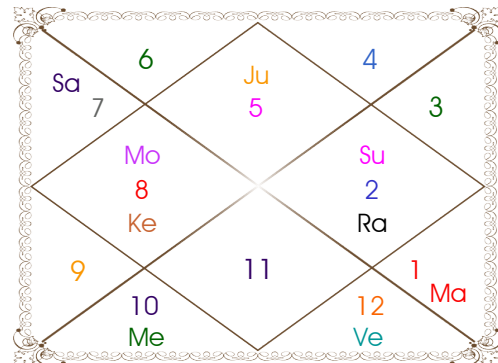

Planetary Degrees and their Positions

Pl	R	C	Rasi	Degree	Speed	Nak	Pad	No.	RL	NL	Sub	Dignity
Asc			Can	03:34:58	315:07:15	Pushya	1	8	Mon	Sat	Sat	---
Sun			Leo	03:20:51	00:57:46	Magha	2	10	Sun	Ket	Sun	Moltrikn
Mon			Lib	06:03:17	12:43:06	Chitra	4	14	Ven	Mar	Mon	NuSign
Mar			Gem	22:49:21	00:38:58	Punrvsu	1	7	Mer	Jup	Sat	EnSign
Mer			Vir	00:37:28	01:01:46	U Phal	2	12	Mer	Sun	Rah	Exalted
Jup	R		Sag	14:20:55	00:02:45	P Sadha	1	20	Jup	Ven	Ven	OwnSign
Ven			Gem	17:36:12	00:57:25	Ardra	4	6	Mer	Rah	Sun	FrSign
Sat	R		Pis	12:45:03	00:03:02	U Bhad	3	26	Jup	Sat	Mar	NuSign
Rah			Vir	14:49:31	00:01:32	Hasta	2	13	Mer	Mon	Jup	Moltrikn
Ket			Pis	14:49:31	00:01:32	U Bhad	4	26	Jup	Sat	Rah	Moltrikn
Ura	R		Cap	07:48:55	00:02:05	U Sadha	4	21	Sat	Sun	Ven	---
Nep	R		Cap	01:44:17	00:01:19	U Sadha	2	21	Sat	Sun	Jup	---
Plu			Scor	06:32:50	00:00:19	Anuradha	1	17	Mar	Sat	Mer	---
Mid Heaven			Pis	27:57:38	--	Revati	--	27	Jup	Mer	Sat	--

R-Retrograde S-Stationary

C- Combust D-Deep Combust

Rahu : True

Lahiri Ayanamsa : 23:48:40

Lagna-Chalit

Moon Chart

Navamsa Chart

Vimshottari Dasha

Balance of Dasa : Mars 0 Years 3 Months 26 Days

Mar 7 Years	Rah 18 Years	Jup 16 Years	Sat 19 Years	Mer 17 Years
20/08/1996	15/12/1996	15/12/2014	15/12/2030	15/12/2049
15/12/1996	15/12/2014	15/12/2030	15/12/2049	15/12/2066
00/00/0000	Rah 28/08/1999	Jup 02/02/2017	Sat 18/12/2033	Mer 13/05/2052
00/00/0000	Jup 21/01/2002	Sat 16/08/2019	Mer 27/08/2036	Ket 10/05/2053
00/00/0000	Sat 27/11/2004	Mer 21/11/2021	Ket 06/10/2037	Ven 10/03/2056
00/00/0000	Mer 16/06/2007	Ket 28/10/2022	Ven 06/12/2040	Sun 14/01/2057
00/00/0000	Ket 04/07/2008	Ven 28/06/2025	Sun 18/11/2041	Mon 16/06/2058
00/00/0000	Ven 04/07/2011	Sun 16/04/2026	Mon 19/06/2043	Mar 13/06/2059
00/00/0000	Sun 28/05/2012	Mon 16/08/2027	Mar 28/07/2044	Rah 30/12/2061
20/08/1996	Mon 27/11/2013	Mar 22/07/2028	Rah 04/06/2047	Jup 06/04/2064
Mon 15/12/1996	Mar 15/12/2014	Rah 15/12/2030	Jup 15/12/2049	Sat 15/12/2066