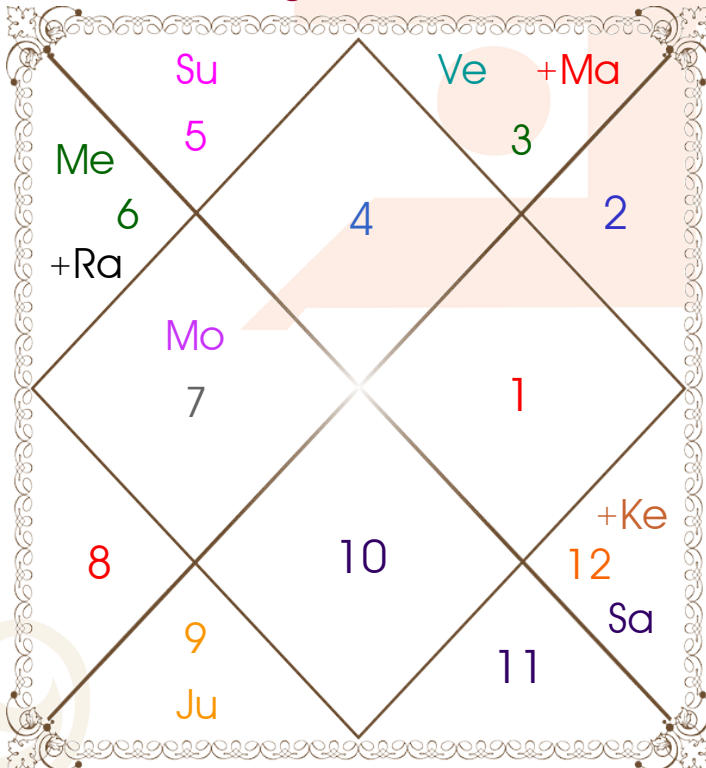

Planetary Degrees and their Positions

Pl	R	C	Rasi	Degree	Speed	Nak	Pad	No.	RL	NL	Sub	Dignity
Asc			Can	03:34:58	315:07:15	Pushya	1	8	Mon	Sat	Sat	---
Sun			Leo	03:20:51	00:57:46	Magha	2	10	Sun	Ket	Sun	Moltrikn
Mon			Lib	06:03:17	12:43:06	Chitra	4	14	Ven	Mar	Mon	NuSign
Mar			Gem	22:49:21	00:38:58	Punrvsu	1	7	Mer	Jup	Sat	EnSign
Mer			Vir	00:37:28	01:01:46	U Phal	2	12	Mer	Sun	Rah	Exalted
Jup	R		Sag	14:20:55	00:02:45	P Sadha	1	20	Jup	Ven	Ven	OwnSign
Ven			Gem	17:36:12	00:57:25	Ardra	4	6	Mer	Rah	Sun	FrSign
Sat	R		Pis	12:45:03	00:03:02	U Bhad	3	26	Jup	Sat	Mar	NuSign
Rah			Vir	14:49:31	00:01:32	Hasta	2	13	Mer	Mon	Jup	Moltrikn
Ket			Pis	14:49:31	00:01:32	U Bhad	4	26	Jup	Sat	Rah	Moltrikn
Ura	R		Cap	07:48:55	00:02:05	U Sadha	4	21	Sat	Sun	Ven	---
Nep	R		Cap	01:44:17	00:01:19	U Sadha	2	21	Sat	Sun	Jup	---
Plu			Scor	06:32:50	00:00:19	Anuradha	1	17	Mar	Sat	Mer	---
Mid Heaven			Pis	27:57:38	--	Revati	--	27	Jup	Mer	Sat	--

R-Retrograde S-Stationary

C- Combust D-Deep Combust

Rahu : True

Lahiri Ayanamsa : 23:48:40

Lagna-Chalit