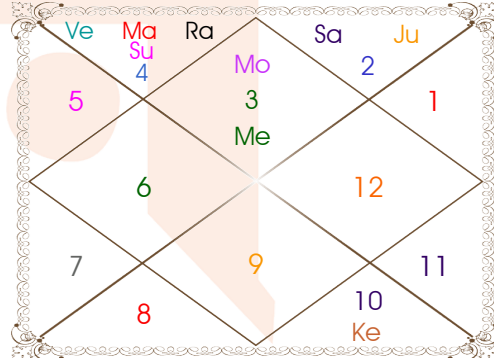

Planetary Degrees and their Positions

Pl	R	C	Rasi	Degree	Speed	Nak	Pad	No.	RL	NL	Sub	Dignity
Asc			Tau	16:56:46	366:45:38	Rohini	3	4	Ven	Mon	Sat	---
Sun			Can	13:07:42	00:57:24	Pushya	3	8	Mon	Sat	Rah	FrSign
Mon			Gem	25:21:12	15:05:03	Punrvsu	2	7	Mer	Jup	Mer	FrSign
Mar		C	Can	04:42:17	00:38:56	Pushya	1	8	Mon	Sat	Sat	Dblitted
Mer			Gem	23:38:52	01:09:09	Punrvsu	2	7	Mer	Jup	Sat	OwnSign
Jup			Tau	11:43:46	00:09:58	Rohini	1	4	Ven	Mon	Mar	EnSign
Ven			Can	26:26:20	01:13:48	Aslesa	3	9	Mon	Mer	Jup	EnSign
Sat			Tau	05:24:11	00:04:24	Krittika	3	3	Ven	Sun	Mer	FrSign
Rah			Can	00:46:13	00:00:13	Punrvsu	4	7	Mon	Jup	Mar	EnSign
Ket			Cap	00:46:13	00:00:13	U Sadha	2	21	Sat	Sun	Rah	EnSign
Ura	R		Cap	25:28:27	00:02:19	Dhanish	1	23	Sat	Mar	Rah	---
Nep	R		Cap	11:15:58	00:01:38	Sravna	1	22	Sat	Mon	Mar	---
Plu	R		Sco	16:25:14	00:00:41	Anuradha	4	17	Mar	Sat	Jup	---
Mid Heaven			Aqu	01:13:17	--	Dhanish	--	23	Sat	Mar	Mer	--

R-Retrograde S-Stationary

C- Combust D-Deep Combust

Rahu : True

Lahiri Ayanamsa : 23:51:40

Lagna-Chalit

Moon Chart

Navamsa Chart

Vimshottari Dasha

Balance of Dasa : Jupiter 9 Years 6 Months 27 Days

Jup 16 Years	Sat 19 Years	Mer 17 Years	Ket 7 Years	Ven 20 Years
30/07/2000	25/02/2010	25/02/2029	25/02/2046	25/02/2053
25/02/2010	25/02/2029	25/02/2046	25/02/2053	25/02/2073
00/00/0000	Sat 28/02/2013	Mer 25/07/2031	Ket 24/07/2046	Ven 26/06/2056
30/07/2000	Mer 08/11/2015	Ket 21/07/2032	Ven 23/09/2047	Sun 27/06/2057
Mer 01/02/2001	Ket 17/12/2016	Ven 22/05/2035	Sun 29/01/2048	Mon 25/02/2059
Ket 07/01/2002	Ven 17/02/2020	Sun 27/03/2036	Mon 29/08/2048	Mar 27/04/2060
Ven 07/09/2004	Sun 29/01/2021	Mon 27/08/2037	Mar 26/01/2049	Rah 27/04/2063
Sun 27/06/2005	Mon 30/08/2022	Mar 24/08/2038	Rah 13/02/2050	Jup 26/12/2065
Mon 27/10/2006	Mar 09/10/2023	Rah 12/03/2041	Jup 20/01/2051	Sat 25/02/2069
Mar 03/10/2007	Rah 15/08/2026	Jup 18/06/2043	Sat 29/02/2052	Mer 27/12/2071
Rah 25/02/2010	Jup 25/02/2029	Sat 25/02/2046	Mer 25/02/2053	Ket 25/02/2073