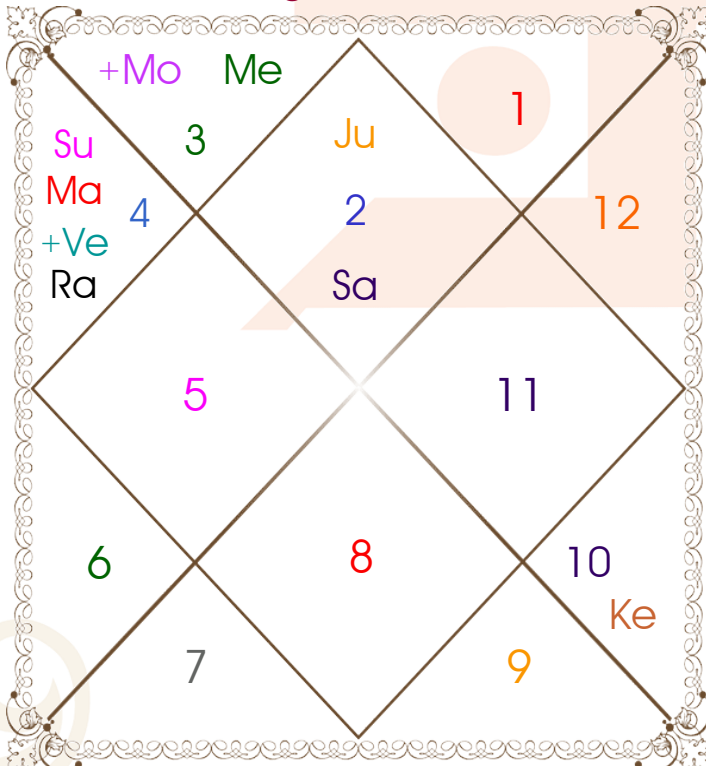

Planetary Degrees and their Positions

Pl	R	C	Rasi	Degree	Speed	Nak	Pad	No.	RL	NL	Sub	Dignity
Asc			Tau	16:56:46	366:45:38	Rohini	3	4	Ven	Mon	Sat	---
Sun			Can	13:07:42	00:57:24	Pushya	3	8	Mon	Sat	Rah	FrSign
Mon			Gem	25:21:12	15:05:03	Punrvsu	2	7	Mer	Jup	Mer	FrSign
Mar		C	Can	04:42:17	00:38:56	Pushya	1	8	Mon	Sat	Sat	Dblitted
Mer			Gem	23:38:52	01:09:09	Punrvsu	2	7	Mer	Jup	Sat	OwnSign
Jup			Tau	11:43:46	00:09:58	Rohini	1	4	Ven	Mon	Mar	EnSign
Ven			Can	26:26:20	01:13:48	Aslesa	3	9	Mon	Mer	Jup	EnSign
Sat			Tau	05:24:11	00:04:24	Krittika	3	3	Ven	Sun	Mer	FrSign
Rah			Can	00:46:13	00:00:13	Punrvsu	4	7	Mon	Jup	Mar	EnSign
Ket			Cap	00:46:13	00:00:13	U Sadha	2	21	Sat	Sun	Rah	EnSign
Ura	R		Cap	25:28:27	00:02:19	Dhanish	1	23	Sat	Mar	Rah	---
Nep	R		Cap	11:15:58	00:01:38	Sravna	1	22	Sat	Mon	Mar	---
Plu	R		Sco	16:25:14	00:00:41	Anuradha	4	17	Mar	Sat	Jup	---
Mid Heaven			Aqu	01:13:17	--	Dhanish	--	23	Sat	Mar	Mer	--

R-Retrograde S-Stationary

C- Combust D-Deep Combust

Rahu : True

Lahiri Ayanamsa : 23:51:40

Lagna-Chalit