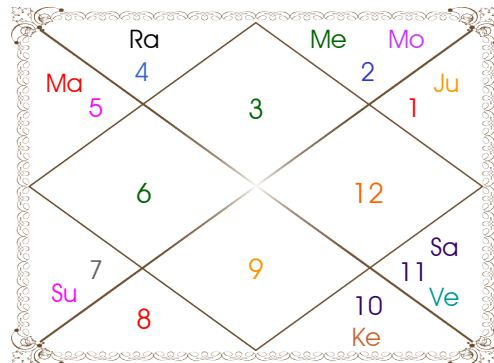

Planetary Degrees and their Positions

Pl	R	C	Rasi	Degree	Speed	Nak	Pad	No.	RL	NL	Sub	Dignity
Asc			Tau	16:56:46	366:45:38	Rohini	3	4	Ven	Mon	Sat	---
Sun			Can	13:07:42	00:57:24	Pushya	3	8	Mon	Sat	Rah	FrSign
Mon			Gem	25:21:12	15:05:03	Punrvsu	2	7	Mer	Jup	Mer	FrSign
Mar		C	Can	04:42:17	00:38:56	Pushya	1	8	Mon	Sat	Sat	Dblitted
Mer			Gem	23:38:52	01:09:09	Punrvsu	2	7	Mer	Jup	Sat	OwnSign
Jup			Tau	11:43:46	00:09:58	Rohini	1	4	Ven	Mon	Mar	EnSign
Ven			Can	26:26:20	01:13:48	Aslesa	3	9	Mon	Mer	Jup	EnSign
Sat			Tau	05:24:11	00:04:24	Krittika	3	3	Ven	Sun	Mer	FrSign
Rah			Can	00:46:13	00:00:13	Punrvsu	4	7	Mon	Jup	Mar	EnSign
Ket			Cap	00:46:13	00:00:13	U Sadha	2	21	Sat	Sun	Rah	EnSign
Ura	R		Cap	25:28:27	00:02:19	Dhanish	1	23	Sat	Mar	Rah	---
Nep	R		Cap	11:15:58	00:01:38	Sravna	1	22	Sat	Mon	Mar	---
Plu	R		Sco	16:25:14	00:00:41	Anuradha	4	17	Mar	Sat	Jup	---
Mid Heaven			Aqu	01:13:17	--	Dhanish	--	23	Sat	Mar	Mer	--

R-Retrograde S-Stationary

C- Combust D-Deep Combust

Rahu : True

Lahiri Ayanamsa : 23:51:40

Lagna-Chalit

Moon Chart

Navamsa Chart

Vimshottari Dasha

Balance of Dasa : Jupiter 9 Years 6 Months 27 Days

Jup 16 Years	Sat 19 Years	Mer 17 Years	Ket 7 Years	Ven 20 Years
30/07/2000	25/02/2010	25/02/2029	25/02/2046	25/02/2053
25/02/2010	25/02/2029	25/02/2046	25/02/2053	25/02/2073
00/00/0000	Sat 28/02/2013	Mer 25/07/2031	Ket 24/07/2046	Ven 26/06/2056
30/07/2000	Mer 08/11/2015	Ket 21/07/2032	Ven 23/09/2047	Sun 27/06/2057
Mer 01/02/2001	Ket 17/12/2016	Ven 22/05/2035	Sun 29/01/2048	Mon 25/02/2059
Ket 07/01/2002	Ven 17/02/2020	Sun 27/03/2036	Mon 29/08/2048	Mar 27/04/2060
Ven 07/09/2004	Sun 29/01/2021	Mon 27/08/2037	Mar 26/01/2049	Rah 27/04/2063
Sun 27/06/2005	Mon 30/08/2022	Mar 24/08/2038	Rah 13/02/2050	Jup 26/12/2065
Mon 27/10/2006	Mar 09/10/2023	Rah 12/03/2041	Jup 20/01/2051	Sat 25/02/2069
Mar 03/10/2007	Rah 15/08/2026	Jup 18/06/2043	Sat 29/02/2052	Mer 27/12/2071
Rah 25/02/2010	Jup 25/02/2029	Sat 25/02/2046	Mer 25/02/2053	Ket 25/02/2073