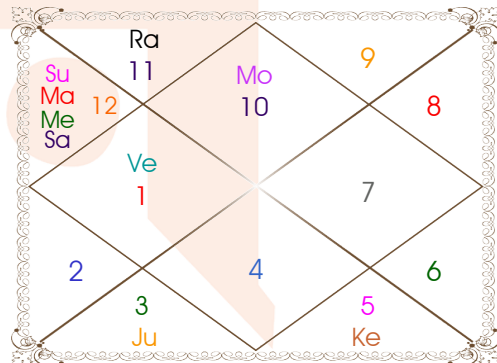

Avakahada Chakra

Ascendent-Lord ____: Cancer - Moon
Rasi-Lord _____: **Capricorn - Saturn**
Naksh.-Charan _____: **U Sadha - 4**
Nakshatra Lord ____: Sun
Yoga _____: Sidha
Karan _____: Taitila
Gana _____: Manushya
Yoni _____: Nakul
Nadi _____: Antya
Varan _____: Vaishya
Vashya _____: Jalchar
Varga _____: Simha
Yunja _____: Antya
Hansak _____: Bhoomi
Name Alphabet ____: Jee-Jeevika
Paya(Rasi-Nak) _____: Copper - Copper
SunSign(West) _____: Aries

Planetary Degrees and their Positions

Pl	R	C	Rasi	Degree	Speed	Nak	Pad	No.	RL	NL	Sub	Dignity
Asc			Can	14:40:49	519:15:48	Pushya	4	8	Mon	Sat	Rah	---
Sun			Pis	27:01:53	00:58:54	Revati	4	27	Jup	Mer	Jup	FrSign
Mon			Cap	07:33:15	12:17:48	U Sadha	4	21	Sat	Sun	Ket	NuSign
Mar	C		Pis	06:48:21	00:46:41	U Bhad	2	26	Jup	Sat	Mer	FrSign
Mer			Pis	00:24:17	01:16:38	P Bhad	4	25	Jup	Jup	Mon	Dblitted
Jup			Gem	22:21:36	00:05:35	Punrvsu	1	7	Mer	Jup	Sat	EnSign
Ven			Ari	19:52:15	01:13:30	Bharani	2	2	Mar	Ven	Rah	NuSign
Sat	C		Pis	12:34:29	00:07:20	U Bhad	3	26	Jup	Sat	Mar	NuSign
Rah			Aqu	13:50:26	00:01:24	Satbisha	3	24	Sat	Rah	Mer	FrSign
Ket			Leo	13:50:26	00:01:24	P Phal	1	11	Sun	Ven	Ven	EnSign
Ura			Tau	05:00:11	00:02:55	Krittika	3	3	Ven	Sun	Sat	---
Nep			Pis	08:21:13	00:02:11	U Bhad	2	26	Jup	Sat	Ven	---
Plu			Cap	11:07:58	00:00:43	Sravna	1	22	Sat	Mon	Mar	---
Mid Heaven			Tau	08:44:18	--	Krittika	--	3	Ven	Sun	Ven	--

R-Retrograde S-Stationary

C- Combust D-Deep Combust

Rahu : True

Lahiri Ayanamsa : 24:13:33

Lagna-Chalit

Moon Chart

Navamsa Chart

Vimshottari Dasha

- ❖ The above dasa periods have been computed on the basis of Moon Degree. However, as per bhayat / bhabhog the balance of dasa is Sun 1 Y 1 M 3 D.
- ❖ The Dates given for Dasa periods show their endings. Divisions of Vimshottari Dasa for Complete 120 years are given here without any consideration of longevity.