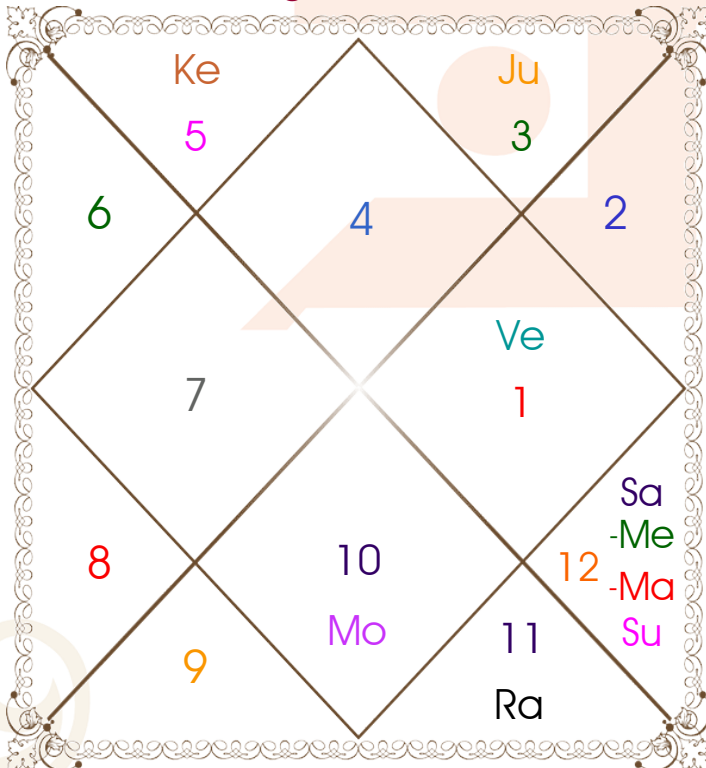

Planetary Degrees and their Positions

Pl	R	C	Rasi	Degree	Speed	Nak	Pad	No.	RL	NL	Sub	Dignity
Asc			Can	14:40:49	519:15:48	Pushya	4	8	Mon	Sat	Rah	---
Sun			Pis	27:01:53	00:58:54	Revati	4	27	Jup	Mer	Jup	FrSign
Mon			Cap	07:33:15	12:17:48	U Sadha	4	21	Sat	Sun	Ket	NuSign
Mar	C		Pis	06:48:21	00:46:41	U Bhad	2	26	Jup	Sat	Mer	FrSign
Mer			Pis	00:24:17	01:16:38	P Bhad	4	25	Jup	Jup	Mon	Dblitted
Jup			Gem	22:21:36	00:05:35	Punrvsu	1	7	Mer	Jup	Sat	EnSign
Ven			Ari	19:52:15	01:13:30	Bharani	2	2	Mar	Ven	Rah	NuSign
Sat	C		Pis	12:34:29	00:07:20	U Bhad	3	26	Jup	Sat	Mar	NuSign
Rah			Aqu	13:50:26	00:01:24	Satbisha	3	24	Sat	Rah	Mer	FrSign
Ket			Leo	13:50:26	00:01:24	P Phal	1	11	Sun	Ven	Ven	EnSign
Ura			Tau	05:00:11	00:02:55	Krittika	3	3	Ven	Sun	Sat	---
Nep			Pis	08:21:13	00:02:11	U Bhad	2	26	Jup	Sat	Ven	---
Plu			Cap	11:07:58	00:00:43	Sravna	1	22	Sat	Mon	Mar	---
Mid Heaven			Tau	08:44:18	--	Krittika	--	3	Ven	Sun	Ven	--

R-Retrograde S-Stationary

C- Combust D-Deep Combust

Rahu : True

Lahiri Ayanamsa : 24:13:33

Lagna-Chalit