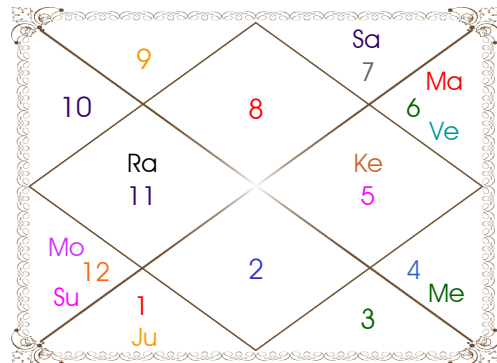

Planetary Degrees and their Positions

Pl	R	C	Rasi	Degree	Speed	Nak	Pad	No.	RL	NL	Sub	Dignity
Asc			Can	14:40:49	519:15:48	Pushya	4	8	Mon	Sat	Rah	---
Sun			Pis	27:01:53	00:58:54	Revati	4	27	Jup	Mer	Jup	FrSign
Mon			Cap	07:33:15	12:17:48	U Sadha	4	21	Sat	Sun	Ket	NuSign
Mar	C		Pis	06:48:21	00:46:41	U Bhad	2	26	Jup	Sat	Mer	FrSign
Mer			Pis	00:24:17	01:16:38	P Bhad	4	25	Jup	Jup	Mon	Dblitted
Jup			Gem	22:21:36	00:05:35	Punrvsu	1	7	Mer	Jup	Sat	EnSign
Ven			Ari	19:52:15	01:13:30	Bharani	2	2	Mar	Ven	Rah	NuSign
Sat	C		Pis	12:34:29	00:07:20	U Bhad	3	26	Jup	Sat	Mar	NuSign
Rah			Aqu	13:50:26	00:01:24	Satbisha	3	24	Sat	Rah	Mer	FrSign
Ket			Leo	13:50:26	00:01:24	P Phal	1	11	Sun	Ven	Ven	EnSign
Ura			Tau	05:00:11	00:02:55	Krittika	3	3	Ven	Sun	Sat	---
Nep			Pis	08:21:13	00:02:11	U Bhad	2	26	Jup	Sat	Ven	---
Plu			Cap	11:07:58	00:00:43	Sravna	1	22	Sat	Mon	Mar	---
Mid Heaven			Tau	08:44:18	--	Krittika	--	3	Ven	Sun	Ven	--

R-Retrograde S-Stationary

C- Combust D-Deep Combust

Rahu : True

Lahiri Ayanamsa : 24:13:33

Lagna-Chalit

Moon Chart

Navamsa Chart

Vimshottari Dasha

- ❖ The above dasa periods have been computed on the basis of Moon Degree. However, as per bhayat / bhabhog the balance of dasa is Sun 1 Y 1 M 3 D.
- ❖ The Dates given for Dasa periods show their endings. Divisions of Vimshottari Dasa for Complete 120 years are given here without any consideration of longevity.