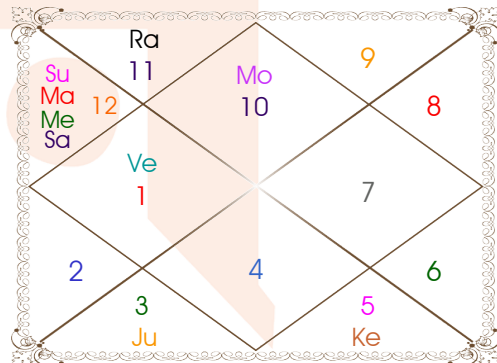

Paya(Rasi-Nak) _____: Gold - Copper

SunSign(West) _____: Aries

Planetary Degrees and their Positions

PL	R	C	Rasi	Degree	Speed	Nak	Pad	No.	RL	NL	Sub	Dignity
Asc			Pis	10:39:12	514:24:09	U Bhad	3	26	Jup	Sat	Sun	---
Sun			Pis	27:51:46	00:58:52	Revati	4	27	Jup	Mer	Jup	FrSign
Mon			Cap	18:04:31	12:32:57	Sravna	3	22	Sat	Mon	Mer	NuSign
Mar	C		Pis	07:27:54	00:46:40	U Bhad	2	26	Jup	Sat	Ket	FrSign
Mer			Pis	01:29:56	01:18:21	P Bhad	4	25	Jup	Jup	Rah	Dblitted
Jup			Gem	22:26:23	00:05:43	Punrvsu	1	7	Mer	Jup	Sat	EnSign
Ven			Ari	20:54:30	01:13:28	Bharani	3	2	Mar	Ven	Jup	NuSign
Sat	C		Pis	12:40:42	00:07:19	U Bhad	3	26	Jup	Sat	Mar	NuSign
Rah			Aqu	13:51:53	00:01:52	Satbisha	3	24	Sat	Rah	Mer	FrSign
Ket			Leo	13:51:53	00:01:52	P Phal	1	11	Sun	Ven	Ven	EnSign
Ura			Tau	05:02:40	00:02:57	Krittika	3	3	Ven	Sun	Sat	---
Nep			Pis	08:23:03	00:02:10	U Bhad	2	26	Jup	Sat	Ven	---
Plu			Cap	11:08:33	00:00:41	Sravna	1	22	Sat	Mon	Mar	---
Mid Heaven			Sag	08:54:40	--	Moola	--	19	Jup	Ket	Jup	--

R-Retrograde S-Stationary

C- Combust D-Deep Combust

Rahu : True

Lahiri Ayanamsa : 24:13:33

Lagna-Chalit

Moon Chart

Navamsa Chart

Vimshottari Dasha

- ❖ The above dasa periods have been computed on the basis of Moon Degree. However, as per bhayat / bhabhog the balance of dasa is Mon 3 Y 10 M 28 D.
- ❖ The Dates given for Dasa periods show their endings. Divisions of Vimshottari Dasa for Complete 120 years are given here without any consideration of longevity.