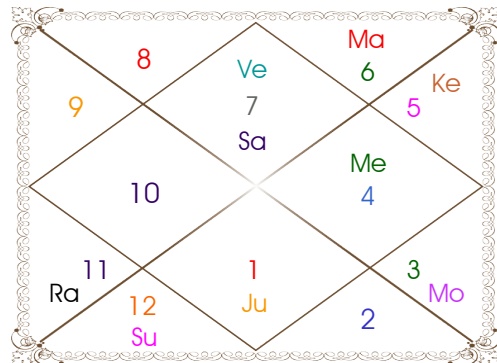

Paya(Rasi-Nak) _____: Gold - Copper

SunSign(West) _____: Aries

Planetary Degrees and their Positions

PL	R	C	Rasi	Degree	Speed	Nak	Pad	No.	RL	NL	Sub	Dignity
Asc			Pis	10:39:12	514:24:09	U Bhad	3	26	Jup	Sat	Sun	---
Sun			Pis	27:51:46	00:58:52	Revati	4	27	Jup	Mer	Jup	FrSign
Mon			Cap	18:04:31	12:32:57	Sravna	3	22	Sat	Mon	Mer	NuSign
Mar	C		Pis	07:27:54	00:46:40	U Bhad	2	26	Jup	Sat	Ket	FrSign
Mer			Pis	01:29:56	01:18:21	P Bhad	4	25	Jup	Jup	Rah	Dblitted
Jup			Gem	22:26:23	00:05:43	Punrvsu	1	7	Mer	Jup	Sat	EnSign
Ven			Ari	20:54:30	01:13:28	Bharani	3	2	Mar	Ven	Jup	NuSign
Sat	C		Pis	12:40:42	00:07:19	U Bhad	3	26	Jup	Sat	Mar	NuSign
Rah			Aqu	13:51:53	00:01:52	Satbisha	3	24	Sat	Rah	Mer	FrSign
Ket			Leo	13:51:53	00:01:52	P Phal	1	11	Sun	Ven	Ven	EnSign
Ura			Tau	05:02:40	00:02:57	Krittika	3	3	Ven	Sun	Sat	---
Nep			Pis	08:23:03	00:02:10	U Bhad	2	26	Jup	Sat	Ven	---
Plu			Cap	11:08:33	00:00:41	Sravna	1	22	Sat	Mon	Mar	---
Mid Heaven			Sag	08:54:40	--	Moola	--	19	Jup	Ket	Jup	--

R-Retrograde S-Stationary

C- Combust D-Deep Combust

Rahu : True

Lahiri Ayanamsa : 24:13:33

Lagna-Chalit

Moon Chart

Navamsa Chart

Vimshottari Dasha

- ❖ The above dasa periods have been computed on the basis of Moon Degree. However, as per bhayat / bhabhog the balance of dasa is Mon 3 Y 10 M 28 D.
- ❖ The Dates given for Dasa periods show their endings. Divisions of Vimshottari Dasa for Complete 120 years are given here without any consideration of longevity.