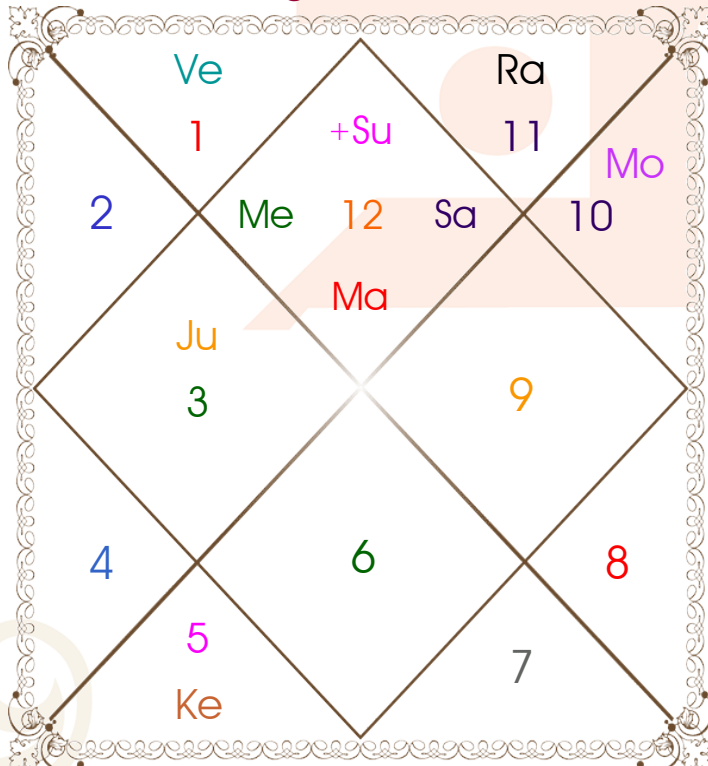

Planetary Degrees and their Positions

PL	R	C	Rasi	Degree	Speed	Nak	Pad	No.	RL	NL	Sub	Dignity
Asc			Pis	10:39:12	514:24:09	U Bhad	3	26	Jup	Sat	Sun	---
Sun			Pis	27:51:46	00:58:52	Revati	4	27	Jup	Mer	Jup	FrSign
Mon			Cap	18:04:31	12:32:57	Sravna	3	22	Sat	Mon	Mer	NuSign
Mar	C		Pis	07:27:54	00:46:40	U Bhad	2	26	Jup	Sat	Ket	FrSign
Mer			Pis	01:29:56	01:18:21	P Bhad	4	25	Jup	Jup	Rah	Dblitted
Jup			Gem	22:26:23	00:05:43	Punrvsu	1	7	Mer	Jup	Sat	EnSign
Ven			Ari	20:54:30	01:13:28	Bharani	3	2	Mar	Ven	Jup	NuSign
Sat	C		Pis	12:40:42	00:07:19	U Bhad	3	26	Jup	Sat	Mar	NuSign
Rah			Aqu	13:51:53	00:01:52	Satbisha	3	24	Sat	Rah	Mer	FrSign
Ket			Leo	13:51:53	00:01:52	P Phal	1	11	Sun	Ven	Ven	EnSign
Ura			Tau	05:02:40	00:02:57	Krittika	3	3	Ven	Sun	Sat	---
Nep			Pis	08:23:03	00:02:10	U Bhad	2	26	Jup	Sat	Ven	---
Plu			Cap	11:08:33	00:00:41	Sravna	1	22	Sat	Mon	Mar	---
Mid Heaven			Sag	08:54:40	--	Moola	--	19	Jup	Ket	Jup	--

R-Retrograde S-Stationary

C- Combust D-Deep Combust

Rahu : True

Lahiri Ayanamsa : 24:13:33

Lagna-Chalit