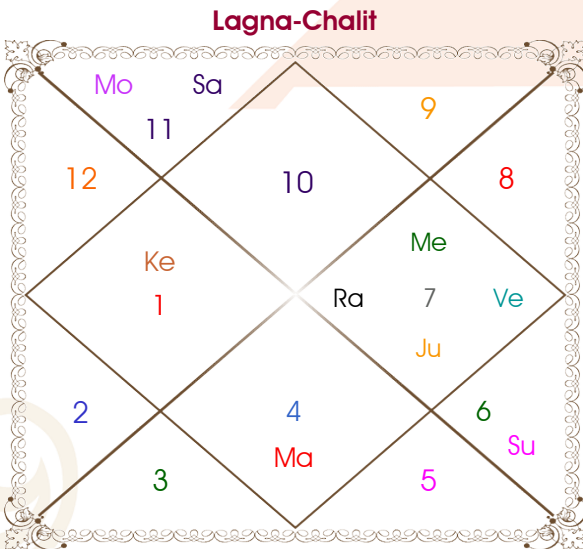

Mr. Shobhit kumar

Ankita

Model: Web-FreeMatching

Order No: 121903503

Male : \_\_\_\_\_ Sex \_\_\_\_\_ : Female  
 15/10/1994 : \_\_\_\_\_ Date of Birth \_\_\_\_\_ : 04/10/1995  
 Saturday : \_\_\_\_\_ Day \_\_\_\_\_ : Wednesday  
 Hour 13:30:00 : \_\_\_\_\_ Time of Birth \_\_\_\_\_ : 08:35:00 Hour  
 Ghati 18:09:30 : \_\_\_\_\_ Time of Birth(Ghati) \_\_\_\_\_ : 06:04:57 Ghati  
 India : \_\_\_\_\_ Country \_\_\_\_\_ : India  
 Jhansi : \_\_\_\_\_ City \_\_\_\_\_ : Datia  
 25:27:00 North : \_\_\_\_\_ Latitude \_\_\_\_\_ : 25:41:00 North  
 78:34:00 East : \_\_\_\_\_ Longitude \_\_\_\_\_ : 78:28:00 East  
 82:30:00 East : \_\_\_\_\_ Zone \_\_\_\_\_ : 82:30:00 East  
 Hour -00:15:44 : \_\_\_\_\_ Loc Time Corr \_\_\_\_\_ : -00:16:08 Hour  
 Hour 00:00:00 : \_\_\_\_\_ War Time Corr \_\_\_\_\_ : 00:00:00 Hour  
 06:14:11 : \_\_\_\_\_ Sunrise \_\_\_\_\_ : 06:09:29  
 17:48:45 : \_\_\_\_\_ Sunset \_\_\_\_\_ : 18:00:16  
 23:47:15 : \_\_\_\_\_ Lahiri Ayanamsa \_\_\_\_\_ : 23:48:00

## Ashtakoot Guna Chart

Koot	Male	Female	Max	Mark	Dosha	Area
Varan	Shoodra	Vaishya	1	0.00	--	Deeds
Vashya	Manav	Jalchar	2	1.00	--	Nature
Tara	Vipat	Mitra	3	1.50	--	Destiny
Yoni	Ashwa	Vanar	4	2.00	--	Sex Life
Maitri	Saturn	Saturn	5	5.00	--	Relationship
Gana	Rakshas	Deva	6	1.00	--	Sociality
Bhakut	Aquarius	Capricorn	7	0.00	Yes	Life Style
Nadi	Adya	Antya	8	8.00	--	Kids/Health
<b>Total:</b>			<b>36</b>	<b>18.50</b>		