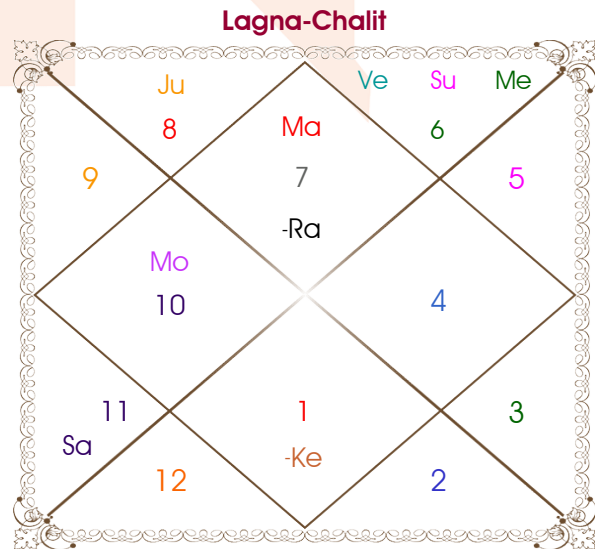

Mr. Shobhit kumar

Ankita

Model: Web-FreeMatching

Order No: 121903503

Male : \_\_\_\_\_ Sex \_\_\_\_\_ : Female  
 15/10/1994 : \_\_\_\_\_ Date of Birth \_\_\_\_\_ : 04/10/1995  
 Saturday : \_\_\_\_\_ Day \_\_\_\_\_ : Wednesday  
 Hour 13:30:00 : \_\_\_\_\_ Time of Birth \_\_\_\_\_ : 08:35:00 Hour  
 Ghati 18:09:30 : \_\_\_\_\_ Time of Birth(Ghati) \_\_\_\_\_ : 06:04:57 Ghati  
 India : \_\_\_\_\_ Country \_\_\_\_\_ : India  
 Jhansi : \_\_\_\_\_ City \_\_\_\_\_ : Datia  
 25:27:00 North : \_\_\_\_\_ Latitude \_\_\_\_\_ : 25:41:00 North  
 78:34:00 East : \_\_\_\_\_ Longitude \_\_\_\_\_ : 78:28:00 East  
 82:30:00 East : \_\_\_\_\_ Zone \_\_\_\_\_ : 82:30:00 East  
 Hour -00:15:44 : \_\_\_\_\_ Loc Time Corr \_\_\_\_\_ : -00:16:08 Hour  
 Hour 00:00:00 : \_\_\_\_\_ War Time Corr \_\_\_\_\_ : 00:00:00 Hour  
 06:14:11 : \_\_\_\_\_ Sunrise \_\_\_\_\_ : 06:09:29  
 17:48:45 : \_\_\_\_\_ Sunset \_\_\_\_\_ : 18:00:16  
 23:47:15 : \_\_\_\_\_ Lahiri Ayanamsa \_\_\_\_\_ : 23:48:00

Vimshottari		Degree	Sign	Pln	Sign	Degree	Vimshottari	
<b>Rahu 12Y 4M 22D</b>		06:09:52	Cap	Asc	Lib	18:05:08	<b>Moon 2Y 8M 19D</b>	
<b>Saturn</b>		27:57:09	Vir	Sun	Vir	16:37:36	<b>Jupiter</b>	
<b>08/03/2023</b>		10:49:08	Aqu	Mon	Cap	19:42:28	<b>23/06/2023</b>	
<b>08/03/2042</b>		12:06:02	Can	Mar	Lib	24:23:36	<b>23/06/2039</b>	
Saturn	11/03/2026	10:16:42	Lib R	Mer R	Vir	18:36:22	Jupiter	10/08/2025
Mercury	18/11/2028	24:10:52	Lib	Jup	Sco	17:08:56	Saturn	22/02/2028
Ketu	28/12/2029	24:08:08	Lib R	Ven	Vir	28:29:23	Mercury	30/05/2030
Venus	27/02/2033	12:25:23	Aqu R	Sat R	Aqu	26:05:07	Ketu	06/05/2031
Sun	09/02/2034	21:12:24	Lib R	Rah R	Lib	02:47:17	Venus	04/01/2034
Moon	10/09/2035	21:12:24	Ari R	Ket R	Ari	02:47:17	Sun	23/10/2034
Mars	19/10/2036	28:40:33	Sag	Ura R	Cap	02:43:43	Moon	22/02/2036
Rahu	26/08/2039	26:49:52	Sag	Nep R	Sag	28:58:29	Mars	28/01/2037
Jupiter	08/03/2042	02:48:25	Sco	Plu	Sco	04:52:53	Rahu	23/06/2039