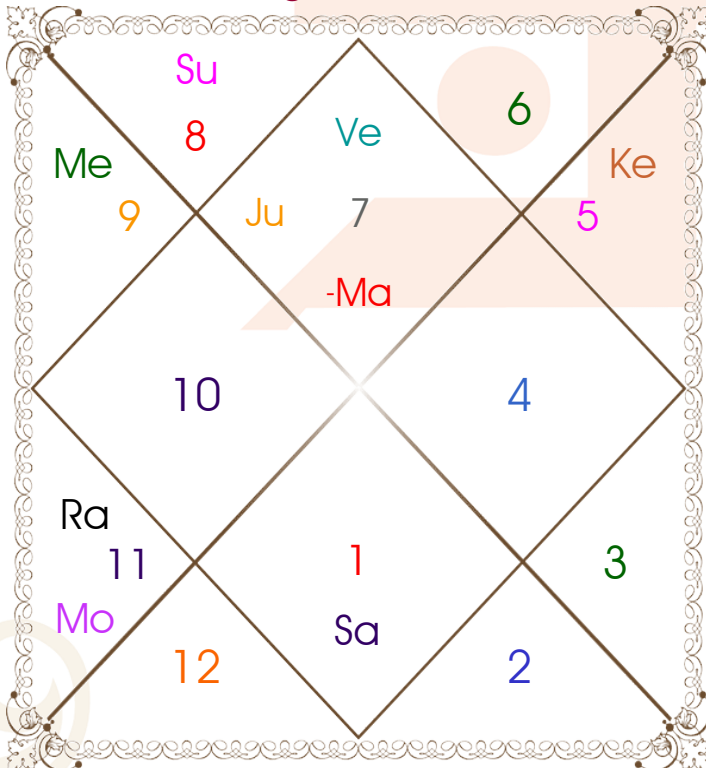

Planetary Degrees and their Positions

Pl	R	C	Rasi	Degree	Speed	Nak	Pad	No.	RL	NL	Sub	Dignity
Asc			Lib	26:44:41	398:58:36	Visakha	3	16	Ven	Jup	Ven	---
Sun			Scor	18:58:57	01:00:54	Jyestha	1	18	Mar	Mer	Ket	FrSign
Mon			Aqu	07:46:01	14:05:10	Satbisha	1	24	Sat	Rah	Rah	NuSign
Mar			Lib	05:28:24	00:38:06	Chitra	4	14	Ven	Mar	Sun	NuSign
Mer			Sag	08:38:45	01:18:44	Moola	3	19	Jup	Ket	Jup	NuSign
Jup			Lib	28:38:16	00:12:50	Visakha	3	16	Ven	Jup	Ven	EnSign
Ven			Lib	16:38:34	00:09:21	Svati	3	15	Ven	Rah	Ven	Moltrikn
Sat	R		Ari	23:53:27	00:04:10	Bharani	4	2	Mar	Ven	Sat	Dblifted
Rah			Aqu	03:12:19	00:00:13	Dhanish	3	23	Sat	Mar	Ven	FrSign
Ket			Leo	03:12:19	00:00:13	Magha	1	10	Sun	Ket	Sun	EnSign
Ura			Vir	19:12:48	00:02:20	Hasta	3	13	Mer	Mon	Mer	---
Nep			Scor	07:36:12	00:02:13	Anuradha	2	17	Mar	Sat	Ket	---
Plu			Vir	06:01:54	00:00:56	U Phal	3	12	Mer	Sun	Mer	---
Mid Heaven			Can	15:09:37	--	Pushya	--	8	Mon	Sat	Jup	--

R-Retrograde S-Stationary

C- Combust D-Deep Combust

Rahu : True

Lahiri Ayanamsa : 23:27:12

Lagna-Chalit