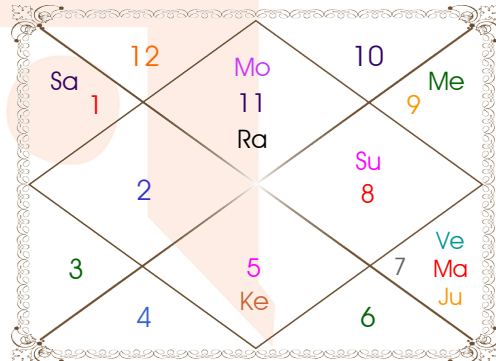

#### Avakahada Chakra

Ascendent-Lord \_\_\_\_: Libra - Venus  
**Rasi-Lord** \_\_\_\_\_: **Aquarius - Saturn**  
**Naksh.-Charan** \_\_\_\_\_: **Satbisha - 1**  
Nakshatra Lord \_\_\_\_: Rahu  
Yoga \_\_\_\_\_: Harshan  
Karan \_\_\_\_\_: Vanij  
Gana \_\_\_\_\_: Rakshas  
Yoni \_\_\_\_\_: Ashwa  
Nadi \_\_\_\_\_: Adya  
Varan \_\_\_\_\_: Shoodra  
Vashya \_\_\_\_\_: Manav  
Varga \_\_\_\_\_: Marjar  
Yunja \_\_\_\_\_: Antya  
Hansak \_\_\_\_\_: Vayu  
Name Alphabet \_\_\_\_: Go-Gopal  
Paya(Rasi-Nak) \_\_\_\_\_: Silver - Copper  
SunSign(West) \_\_\_\_\_: Sagittarius

# Planetary Degrees and their Positions

Pl	R	C	Rasi	Degree	Speed	Nak	Pad	No.	RL	NL	Sub	Dignity
Asc			Lib	26:44:41	398:58:36	Visakha	3	16	Ven	Jup	Ven	---
Sun			Scor	18:58:57	01:00:54	Jyestha	1	18	Mar	Mer	Ket	FrSign
Mon			Aqu	07:46:01	14:05:10	Satbisha	1	24	Sat	Rah	Rah	NuSign
Mar			Lib	05:28:24	00:38:06	Chitra	4	14	Ven	Mar	Sun	NuSign
Mer			Sag	08:38:45	01:18:44	Moola	3	19	Jup	Ket	Jup	NuSign
Jup			Lib	28:38:16	00:12:50	Visakha	3	16	Ven	Jup	Ven	EnSign
Ven			Lib	16:38:34	00:09:21	Svati	3	15	Ven	Rah	Ven	Moltrikn
Sat	R		Ari	23:53:27	00:04:10	Bharani	4	2	Mar	Ven	Sat	Dblifted
Rah			Aqu	03:12:19	00:00:13	Dhanish	3	23	Sat	Mar	Ven	FrSign
Ket			Leo	03:12:19	00:00:13	Magha	1	10	Sun	Ket	Sun	EnSign
Ura			Vir	19:12:48	00:02:20	Hasta	3	13	Mer	Mon	Mer	---
Nep			Scor	07:36:12	00:02:13	Anuradha	2	17	Mar	Sat	Ket	---
Plu			Vir	06:01:54	00:00:56	U Phal	3	12	Mer	Sun	Mer	---
Mid Heaven			Can	15:09:37	--	Pushya	--	8	Mon	Sat	Jup	--

R-Retrograde S-Stationary

C- Combust D-Deep Combust

Rahu : True

Lahiri Ayanamsa : 23:27:12

Lagna-Chalit

Moon Chart

Navamsa Chart

- ❖ The above dasa periods have been computed on the basis of Moon Degree. However, as per bhayat / bhabhog the balance of dasa is Rahu 16 Y 6 M 5 D.
- ❖ The Dates given for Dasa periods show their endings. Divisions of Vimshottari Dasa for Complete 120 years are given here without any consideration of longevity.