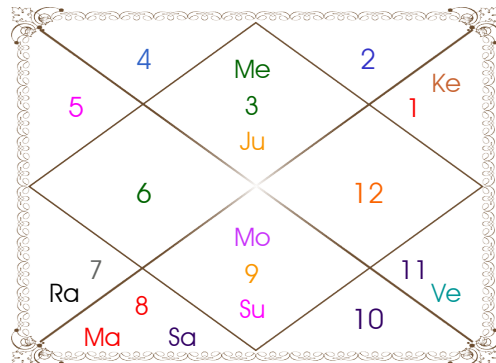

Latitude \_\_\_\_\_: 20:00:23 South  
Longitude \_\_\_\_\_: 57:39:39 East  
Zone \_\_\_\_\_: 60:00:00 East  
Loc Time Corr \_\_\_\_\_: -00:09:21 Hour  
War Time Corr \_\_\_\_\_: 00:00:00 Hour  
Local Mean Time \_\_\_\_: 03:50:38 Hour  
Equation of Time \_\_\_\_: 00:09:56 Hour  
Siderial Time \_\_\_\_\_: 08:44:09 Hour  
Sunrise \_\_\_\_\_: 05:21:35 Hour  
Sunset \_\_\_\_\_: 18:37:30 Hour  
Day Duration \_\_\_\_\_: 13:15:54 Hour  
Sun Pos. (Ayan) \_\_\_\_\_: Dakshinayan  
Sun Pos. (Gola) \_\_\_\_\_: Dakshin  
Season \_\_\_\_\_: Hemant  
Sun Degree \_\_\_\_\_: 18:58:57 Scorpio  
Ascendent Degree \_\_\_\_: 26:44:41 Libra

# Planetary Degrees and their Positions

Pl	R	C	Rasi	Degree	Speed	Nak	Pad	No.	RL	NL	Sub	Dignity
Asc			Lib	26:44:41	398:58:36	Visakha	3	16	Ven	Jup	Ven	---
Sun			Scor	18:58:57	01:00:54	Jyestha	1	18	Mar	Mer	Ket	FrSign
Mon			Aqu	07:46:01	14:05:10	Satbisha	1	24	Sat	Rah	Rah	NuSign
Mar			Lib	05:28:24	00:38:06	Chitra	4	14	Ven	Mar	Sun	NuSign
Mer			Sag	08:38:45	01:18:44	Moola	3	19	Jup	Ket	Jup	NuSign
Jup			Lib	28:38:16	00:12:50	Visakha	3	16	Ven	Jup	Ven	EnSign
Ven			Lib	16:38:34	00:09:21	Svati	3	15	Ven	Rah	Ven	Moltrikn
Sat	R		Ari	23:53:27	00:04:10	Bharani	4	2	Mar	Ven	Sat	Dblifted
Rah			Aqu	03:12:19	00:00:13	Dhanish	3	23	Sat	Mar	Ven	FrSign
Ket			Leo	03:12:19	00:00:13	Magha	1	10	Sun	Ket	Sun	EnSign
Ura			Vir	19:12:48	00:02:20	Hasta	3	13	Mer	Mon	Mer	---
Nep			Scor	07:36:12	00:02:13	Anuradha	2	17	Mar	Sat	Ket	---
Plu			Vir	06:01:54	00:00:56	U Phal	3	12	Mer	Sun	Mer	---
Mid Heaven			Can	15:09:37	--	Pushya	--	8	Mon	Sat	Jup	--

R-Retrograde S-Stationary

C- Combust D-Deep Combust

Rahu : True

Lahiri Ayanamsa : 23:27:12

Lagna-Chalit

Moon Chart

Navamsa Chart

- ❖ The above dasa periods have been computed on the basis of Moon Degree. However, as per bhayat / bhabhog the balance of dasa is Rahu 16 Y 6 M 5 D.
- ❖ The Dates given for Dasa periods show their endings. Divisions of Vimshottari Dasa for Complete 120 years are given here without any consideration of longevity.