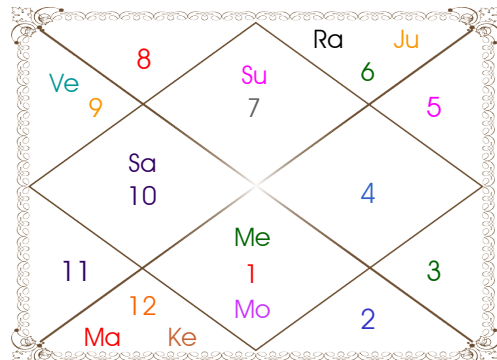

Planetary Degrees and their Positions

Pl	R	C	Rasi	Degree	Speed	Nak	Pad	No.	RL	NL	Sub	Dignity
Asc			Gem	00:30:54	326:19:30	Mrgsra	3	5	Mer	Mar	Mer	---
Sun			Pis	12:05:32	00:59:25	U Bhad	3	26	Jup	Sat	Mon	FrSign
Mon			Tau	13:15:57	11:50:57	Rohini	1	4	Ven	Mon	Rah	Moltrikn
Mar			Tau	09:18:04	00:38:25	Krittika	4	3	Ven	Sun	Ven	NuSign
Mer			Ari	00:20:48	01:17:48	Asvini	1	1	Mar	Ket	Ket	NuSign
Jup	R		Leo	17:19:11	00:06:32	P Phal	2	11	Sun	Ven	Mon	FrSign
Ven			Ari	27:59:14	01:00:29	Krittika	1	3	Mar	Sun	Mon	NuSign
Sat			Gem	12:41:45	00:02:04	Ardra	2	6	Mer	Rah	Mer	FrSign
Rah			Ari	17:45:34	00:01:42	Bharani	2	2	Mar	Ven	Mar	EnSign
Ket			Lib	17:45:34	00:01:42	Svati	4	15	Ven	Rah	Sun	NuSign
Ura			Aqu	10:42:56	00:03:04	Satbisha	2	24	Sat	Rah	Sat	---
Nep			Cap	20:45:31	00:01:35	Sravna	4	22	Sat	Mon	Ven	---
Plu	R		Scor	28:19:59	00:00:03	Jyestha	4	18	Mar	Mer	Sat	---
Mid Heaven			Pis	09:26:15	--	U Bhad	--	26	Jup	Sat	Ven	--

R-Retrograde S-Stationary

C- Combust D-Deep Combust

Rahu : True

Lahiri Ayanamsa : 23:54:46

Lagna-Chalit

Moon Chart

Navamsa Chart

Vimshottari Dasha

- ❖ The above dasa periods have been computed on the basis of Moon Degree. However, as per bhayat / bhabhog the balance of dasa is **Mon 7 Y 6 M 20 D**.
- ❖ The Dates given for Dasa periods show their endings. Divisions of Vimshottari Dasa for Complete 120 years are given here without any consideration of longevity.