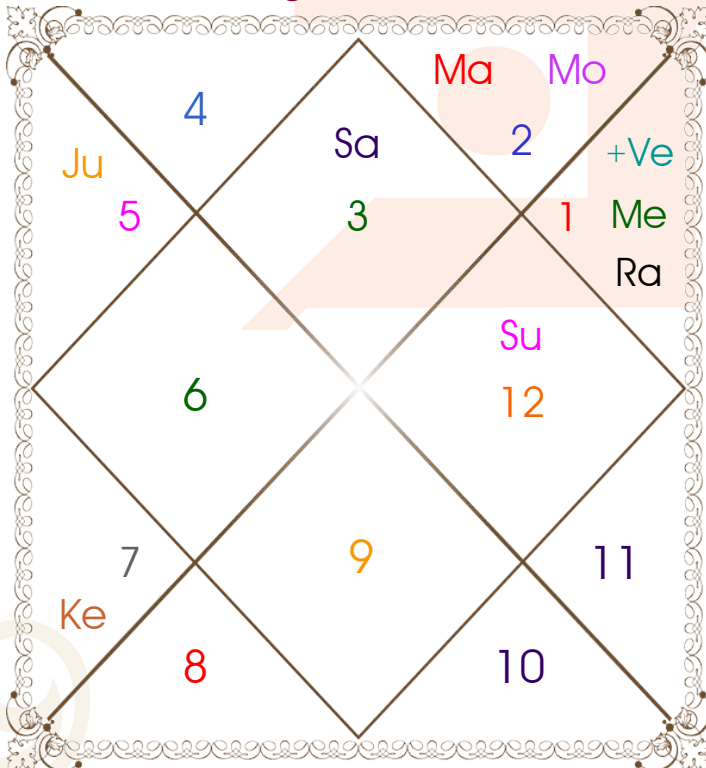

Planetary Degrees and their Positions

Pl	R	C	Rasi	Degree	Speed	Nak	Pad	No.	RL	NL	Sub	Dignity
Asc			Gem	00:30:54	326:19:30	Mrgsra	3	5	Mer	Mar	Mer	---
Sun			Pis	12:05:32	00:59:25	U Bhad	3	26	Jup	Sat	Mon	FrSign
Mon			Tau	13:15:57	11:50:57	Rohini	1	4	Ven	Mon	Rah	Moltrikn
Mar			Tau	09:18:04	00:38:25	Krittika	4	3	Ven	Sun	Ven	NuSign
Mer			Ari	00:20:48	01:17:48	Asvini	1	1	Mar	Ket	Ket	NuSign
Jup	R		Leo	17:19:11	00:06:32	P Phal	2	11	Sun	Ven	Mon	FrSign
Ven			Ari	27:59:14	01:00:29	Krittika	1	3	Mar	Sun	Mon	NuSign
Sat			Gem	12:41:45	00:02:04	Ardra	2	6	Mer	Rah	Mer	FrSign
Rah			Ari	17:45:34	00:01:42	Bharani	2	2	Mar	Ven	Mar	EnSign
Ket			Lib	17:45:34	00:01:42	Svati	4	15	Ven	Rah	Sun	NuSign
Ura			Aqu	10:42:56	00:03:04	Satbisha	2	24	Sat	Rah	Sat	---
Nep			Cap	20:45:31	00:01:35	Sravna	4	22	Sat	Mon	Ven	---
Plu	R		Scor	28:19:59	00:00:03	Jyestha	4	18	Mar	Mer	Sat	---
Mid Heaven			Pis	09:26:15	--	U Bhad	--	26	Jup	Sat	Ven	--

R-Retrograde S-Stationary

C- Combust D-Deep Combust

Rahu : True

Lahiri Ayanamsa : 23:54:46

Lagna-Chalit