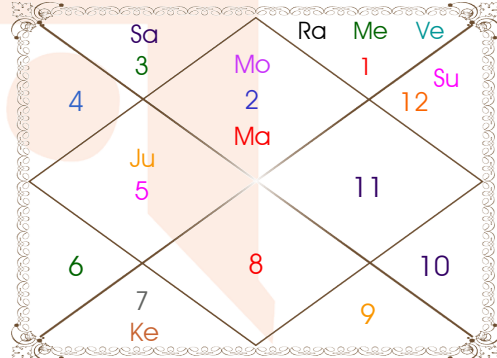

Planetary Degrees and their Positions

Pl	R	C	Rasi	Degree	Speed	Nak	Pad	No.	RL	NL	Sub	Dignity
Asc			Gem	00:30:54	326:19:30	Mrgsra	3	5	Mer	Mar	Mer	---
Sun			Pis	12:05:32	00:59:25	U Bhad	3	26	Jup	Sat	Mon	FrSign
Mon			Tau	13:15:57	11:50:57	Rohini	1	4	Ven	Mon	Rah	Moltrikn
Mar			Tau	09:18:04	00:38:25	Krittika	4	3	Ven	Sun	Ven	NuSign
Mer			Ari	00:20:48	01:17:48	Asvini	1	1	Mar	Ket	Ket	NuSign
Jup	R		Leo	17:19:11	00:06:32	P Phal	2	11	Sun	Ven	Mon	FrSign
Ven			Ari	27:59:14	01:00:29	Krittika	1	3	Mar	Sun	Mon	NuSign
Sat			Gem	12:41:45	00:02:04	Ardra	2	6	Mer	Rah	Mer	FrSign
Rah			Ari	17:45:34	00:01:42	Bharani	2	2	Mar	Ven	Mar	EnSign
Ket			Lib	17:45:34	00:01:42	Svati	4	15	Ven	Rah	Sun	NuSign
Ura			Aqu	10:42:56	00:03:04	Satbisha	2	24	Sat	Rah	Sat	---
Nep			Cap	20:45:31	00:01:35	Sravna	4	22	Sat	Mon	Ven	---
Plu	R		Scor	28:19:59	00:00:03	Jyestha	4	18	Mar	Mer	Sat	---
Mid Heaven			Pis	09:26:15	--	U Bhad	--	26	Jup	Sat	Ven	--

R-Retrograde S-Stationary

C- Combust D-Deep Combust

Rahu : True

Lahiri Ayanamsa : 23:54:46

Lagna-Chalit

Moon Chart

Navamsa Chart

Vimshottari Dasha

- ❖ The above dasa periods have been computed on the basis of Moon Degree. However, as per bhayat / bhabhog the balance of dasa is **Mon 7 Y 6 M 20 D**.
- ❖ The Dates given for Dasa periods show their endings. Divisions of Vimshottari Dasa for Complete 120 years are given here without any consideration of longevity.