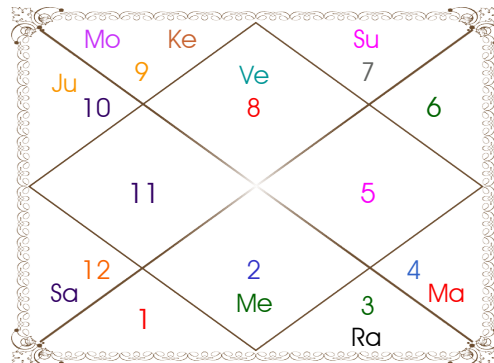

Paya(Rasi-Nak) _____: Silver - Gold

SunSign(West) _____: Leo

Planetary Degrees and their Positions

PL	R	C	Rasi	Degree	Speed	Nak	Pad	No.	RL	NL	Sub	Dignity
Asc			Scorpio	14:43:46	362:08:05	Anuradha	4	17	Mar	Sat	Rah	---
Sun			Capricorn	11:18:27	00:57:20	Pushya	3	8	Mon	Sat	Mon	FrSign
Mon			Pisces	18:00:11	12:05:53	Revati	1	27	Jup	Mer	Mer	NuSign
Mar			Taurus	23:14:51	00:40:53	Rohini	4	4	Ven	Mon	Sun	NuSign
Mer			Gemini	25:12:30	01:43:56	Punrvasu	2	7	Mer	Jup	Mer	OwnSign
Jup			Libra	11:59:43	00:04:31	Svati	2	15	Ven	Rah	Sat	EnSign
Ven			Leo	25:16:22	01:05:21	P Phal	4	11	Sun	Ven	Mer	EnSign
Sat	R		Aquarius	17:38:09	00:03:11	Satbisha	4	24	Sat	Rah	Sun	Moltrikn
Rah	R		Libra	26:49:02	00:03:11	Visakha	3	16	Ven	Jup	Ven	FrSign
Ket	R		Aries	26:49:02	00:03:11	Krittika	1	3	Mar	Sun	Sun	FrSign
Ura	R		Capricorn	00:07:49	00:02:21	U Sadha	2	21	Sat	Sun	Rah	---
Nep	R		Sagittarius	27:48:37	00:01:34	U Sadha	1	21	Jup	Sun	Mon	---
Plu	R		Scorpio	01:30:42	00:00:17	Visakha	4	16	Mar	Jup	Rah	---
Mid Heaven			Leo	02:21:53	--	Magha	--	10	Sun	Ket	Ven	--

R-Retrograde S-Stationary

C- Combust D-Deep Combust

Rahu : True

Lahiri Ayanamsa : 23:47:07

Lagna-Chalit

Moon Chart

Navamsa Chart

Vimshottari Dasha