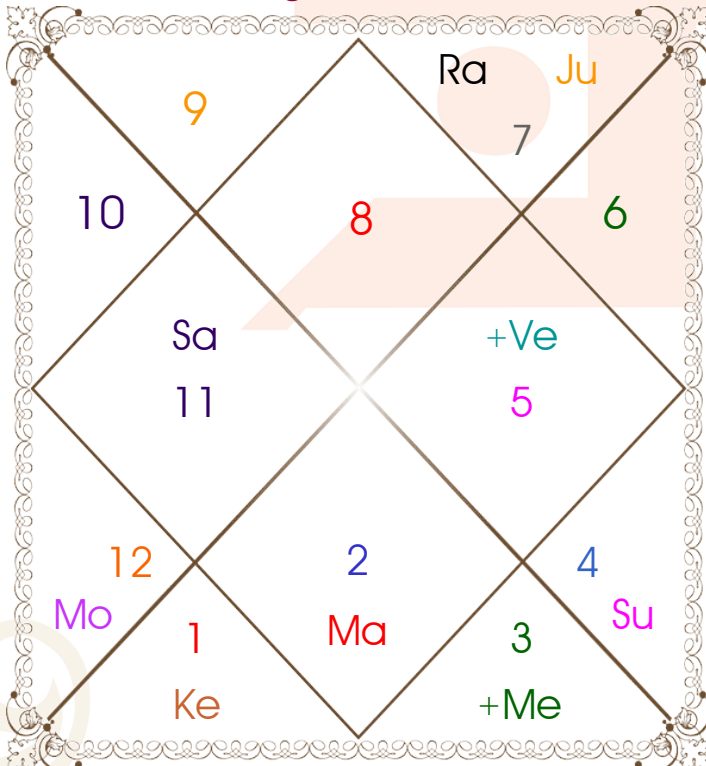

Planetary Degrees and their Positions

PL	R	C	Rasi	Degree	Speed	Nak	Pad	No.	RL	NL	Sub	Dignity
Asc			Scorpio	14:43:46	362:08:05	Anuradha	4	17	Mar	Sat	Rah	---
Sun			Capricorn	11:18:27	00:57:20	Pushya	3	8	Mon	Sat	Mon	FrSign
Mon			Pisces	18:00:11	12:05:53	Revati	1	27	Jup	Mer	Mer	NuSign
Mar			Taurus	23:14:51	00:40:53	Rohini	4	4	Ven	Mon	Sun	NuSign
Mer			Gemini	25:12:30	01:43:56	Punrvasu	2	7	Mer	Jup	Mer	OwnSign
Jup			Libra	11:59:43	00:04:31	Svati	2	15	Ven	Rah	Sat	EnSign
Ven			Leo	25:16:22	01:05:21	P Phal	4	11	Sun	Ven	Mer	EnSign
Sat	R		Aquarius	17:38:09	00:03:11	Satbisha	4	24	Sat	Rah	Sun	Moltrikn
Rah	R		Libra	26:49:02	00:03:11	Visakha	3	16	Ven	Jup	Ven	FrSign
Ket	R		Aries	26:49:02	00:03:11	Krittika	1	3	Mar	Sun	Sun	FrSign
Ura	R		Capricorn	00:07:49	00:02:21	U Sadha	2	21	Sat	Sun	Rah	---
Nep	R		Sagittarius	27:48:37	00:01:34	U Sadha	1	21	Jup	Sun	Mon	---
Plu	R		Scorpio	01:30:42	00:00:17	Visakha	4	16	Mar	Jup	Rah	---
Mid Heaven			Leo	02:21:53	--	Magha	--	10	Sun	Ket	Ven	--

R-Retrograde S-Stationary

C- Combust D-Deep Combust

Rahu : True

Lahiri Ayanamsa : 23:47:07

Lagna-Chalit