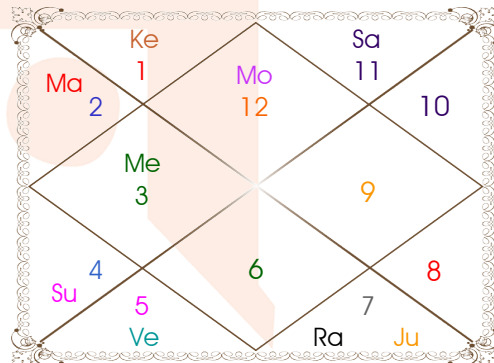

Paya(Rasi-Nak) _____: Silver - Gold

SunSign(West) _____: Leo

Planetary Degrees and their Positions

PL	R	C	Rasi	Degree	Speed	Nak	Pad	No.	RL	NL	Sub	Dignity
Asc			Scorpio	14:43:46	362:08:05	Anuradha	4	17	Mar	Sat	Rah	---
Sun			Capricorn	11:18:27	00:57:20	Pushya	3	8	Mon	Sat	Mon	FrSign
Mon			Pisces	18:00:11	12:05:53	Revati	1	27	Jup	Mer	Mer	NuSign
Mar			Taurus	23:14:51	00:40:53	Rohini	4	4	Ven	Mon	Sun	NuSign
Mer			Gemini	25:12:30	01:43:56	Punrvasu	2	7	Mer	Jup	Mer	OwnSign
Jup			Libra	11:59:43	00:04:31	Svati	2	15	Ven	Rah	Sat	EnSign
Ven			Leo	25:16:22	01:05:21	P Phal	4	11	Sun	Ven	Mer	EnSign
Sat	R		Aquarius	17:38:09	00:03:11	Satbisha	4	24	Sat	Rah	Sun	Moltrikn
Rah	R		Libra	26:49:02	00:03:11	Visakha	3	16	Ven	Jup	Ven	FrSign
Ket	R		Aries	26:49:02	00:03:11	Krittika	1	3	Mar	Sun	Sun	FrSign
Ura	R		Capricorn	00:07:49	00:02:21	U Sadha	2	21	Sat	Sun	Rah	---
Nep	R		Sagittarius	27:48:37	00:01:34	U Sadha	1	21	Jup	Sun	Mon	---
Plu	R		Scorpio	01:30:42	00:00:17	Visakha	4	16	Mar	Jup	Rah	---
Mid Heaven			Leo	02:21:53	--	Magha	--	10	Sun	Ket	Ven	--

R-Retrograde S-Stationary

C- Combust D-Deep Combust

Rahu : True

Lahiri Ayanamsa : 23:47:07

Lagna-Chalit

Moon Chart

Navamsa Chart

Vimshottari Dasha