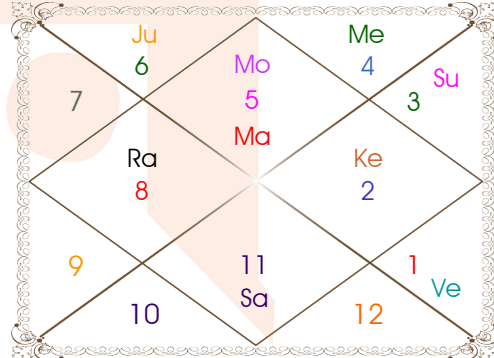

Planetary Degrees and their Positions

Pl	R	C	Rasi	Degree	Speed	Nak	Pad	No.	RL	NL	Sub	Dignity
Asc			Sco	13:12:21	313:07:41	Anuradha	3	17	Mar	Sat	Rah	---
Sun			Gem	10:08:58	00:57:14	Ardra	2	6	Mer	Rah	Jup	NuSign
Mon			Leo	20:40:14	14:16:48	P Phal	3	11	Sun	Ven	Jup	FrSign
Mar			Leo	07:28:39	00:34:43	Magha	3	10	Sun	Ket	Rah	FrSign
Mer			Can	03:02:08	00:27:51	Punrvsu	4	7	Mon	Jup	Rah	EnSign
Jup			Vir	11:51:36	00:04:12	Hasta	1	13	Mer	Mon	Mar	EnSign
Ven			Ari	25:04:39	01:02:18	Bharani	4	2	Mar	Ven	Mer	NuSign
Sat	R		Aqu	06:22:03	00:01:29	Dhanish	4	23	Sat	Mar	Mon	Moltrikn
Rah	R		Sco	18:14:22	00:01:32	Jyestha	1	18	Mar	Mer	Mer	EnSign
Ket	R		Tau	18:14:22	00:01:32	Rohini	3	4	Ven	Mon	Mer	NuSign
Ura	R		Sag	27:06:44	00:02:16	U Sadha	1	21	Jup	Sun	Sun	---
Nep	R		Sag	26:26:15	00:01:32	P Sadha	4	20	Jup	Ven	Ket	---
Plu	R		Lib	29:20:13	00:01:09	Visakha	3	16	Ven	Jup	Sun	---
Mid Heaven			Leo	20:57:37	--	P Phal	--	11	Sun	Ven	Jup	--

R-Retrograde S-Stationary

C- Combust D-Deep Combust

Rahu : True

Lahiri Ayanamsa : 23:46:14

Moon Chart