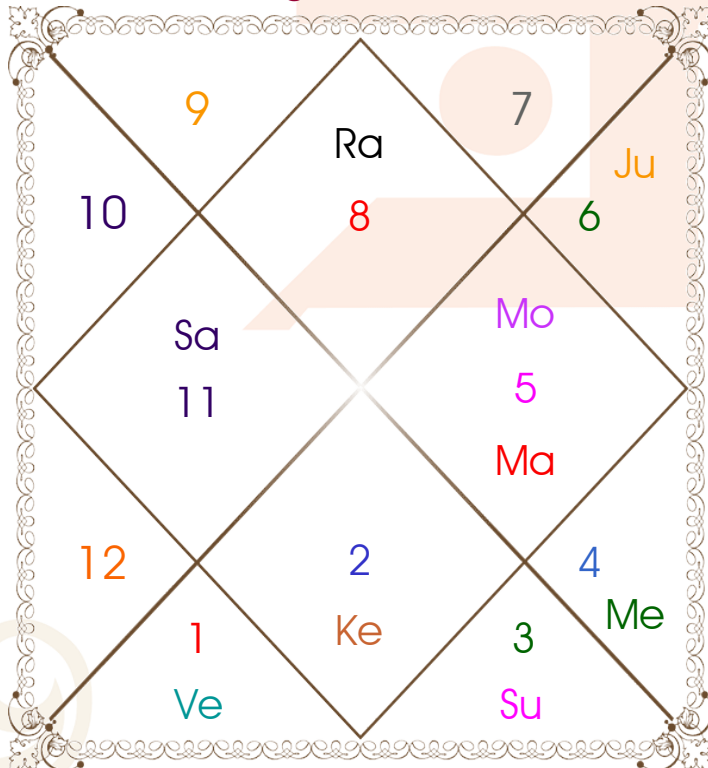

Planetary Degrees and their Positions

Pl	R	C	Rasi	Degree	Speed	Nak	Pad	No.	RL	NL	Sub	Dignity
Asc			Sco	13:12:21	313:07:41	Anuradha	3	17	Mar	Sat	Rah	---
Sun			Gem	10:08:58	00:57:14	Ardra	2	6	Mer	Rah	Jup	NuSign
Mon			Leo	20:40:14	14:16:48	P Phal	3	11	Sun	Ven	Jup	FrSign
Mar			Leo	07:28:39	00:34:43	Magha	3	10	Sun	Ket	Rah	FrSign
Mer			Can	03:02:08	00:27:51	Punrvsu	4	7	Mon	Jup	Rah	EnSign
Jup			Vir	11:51:36	00:04:12	Hasta	1	13	Mer	Mon	Mar	EnSign
Ven			Ari	25:04:39	01:02:18	Bharani	4	2	Mar	Ven	Mer	NuSign
Sat	R		Aqu	06:22:03	00:01:29	Dhanish	4	23	Sat	Mar	Mon	Moltrikn
Rah	R		Sco	18:14:22	00:01:32	Jyestha	1	18	Mar	Mer	Mer	EnSign
Ket	R		Tau	18:14:22	00:01:32	Rohini	3	4	Ven	Mon	Mer	NuSign
Ura	R		Sag	27:06:44	00:02:16	U Sadha	1	21	Jup	Sun	Sun	---
Nep	R		Sag	26:26:15	00:01:32	P Sadha	4	20	Jup	Ven	Ket	---
Plu	R		Lib	29:20:13	00:01:09	Visakha	3	16	Ven	Jup	Sun	---
Mid Heaven			Leo	20:57:37	--	P Phal	--	11	Sun	Ven	Jup	--

R-Retrograde S-Stationary

C- Combust D-Deep Combust

Rahu : True

Lahiri Ayanamsa : 23:46:14

Lagna-Chalit