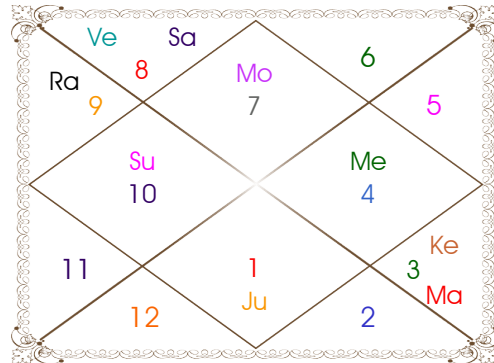

Navamsa Chart