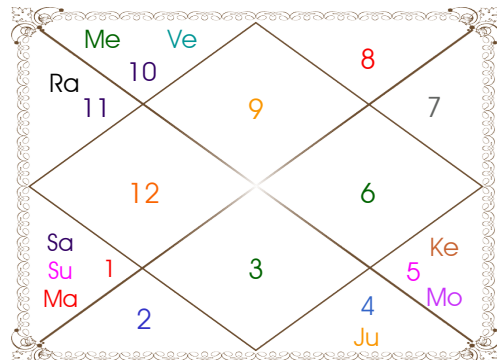

Latitude _____: 26:38:00 North
Longitude _____: 92:49:00 East
Zone _____: 82:30:00 East
Loc Time Corr _____: 00:41:16 Hour
War Time Corr _____: 00:00:00 Hour
Local Mean Time ____: 01:56:16 Hour
Equation of Time ____: 00:09:20 Hour
Siderial Time _____: 02:27:20 Hour
Sunrise _____: 05:13:52 Hour
Sunset _____: 17:08:27 Hour
Day Duration _____: 11:54:35 Hour
Sun Pos. (Ayan) _____: Dakshinayan
Sun Pos. (Gola) _____: Dakshin
Season _____: Sharad
Sun Degree _____: 12:12:45 Virgo
Ascendent Degree ____: 19:28:36 Cancer

Planetary Degrees and their Positions

PL	R	C	Rasi	Degree	Speed	Nak	Pad	No.	RL	NL	Sub	Dignity
Asc			Can	19:28:36	311:23:12	Aslesa	1	9	Mon	Mer	Ven	---
Sun			Vir	12:12:45	00:58:57	Hasta	1	13	Mer	Mon	Rah	NuSign
Mon			Sco	03:32:33	14:11:39	Anuradha	1	17	Mar	Sat	Sat	Dblitted
Mar			Sag	01:58:38	00:40:28	Moola	1	19	Jup	Ket	Ven	FrSign
Mer		C	Vir	02:44:20	01:48:34	U Phal	2	12	Mer	Sun	Jup	Exalted
Jup			Sag	10:51:43	00:05:24	Moola	4	19	Jup	Ket	Sat	OwnSign
Ven			Lib	10:13:12	01:13:26	Svati	2	15	Ven	Rah	Jup	Moltrikn
Sat			Lib	20:28:45	00:06:09	Visakha	1	16	Ven	Jup	Jup	Exalted
Rah	R		Tau	05:05:40	00:00:08	Krittika	3	3	Ven	Sun	Sat	FrSign
Ket	R		Sco	05:05:40	00:00:08	Anuradha	1	17	Mar	Sat	Sat	FrSign
Ura			Sco	16:37:27	00:02:03	Anuradha	4	17	Mar	Sat	Jup	---
Nep			Sag	05:06:47	00:00:37	Moola	2	19	Jup	Ket	Mar	---
Plu			Lib	07:23:13	00:02:14	Svati	1	15	Ven	Rah	Rah	---
Mid Heaven			Ari	15:35:01	--	Bharani	--	2	Mar	Ven	Sun	--

R-Retrograde S-Stationary

C- Combust D-Deep Combust

Rahu : True

Lahiri Ayanamsa : 23:38:23

Lagna-Chalit

Moon Chart

Navamsa Chart

Vimshottari Dasha