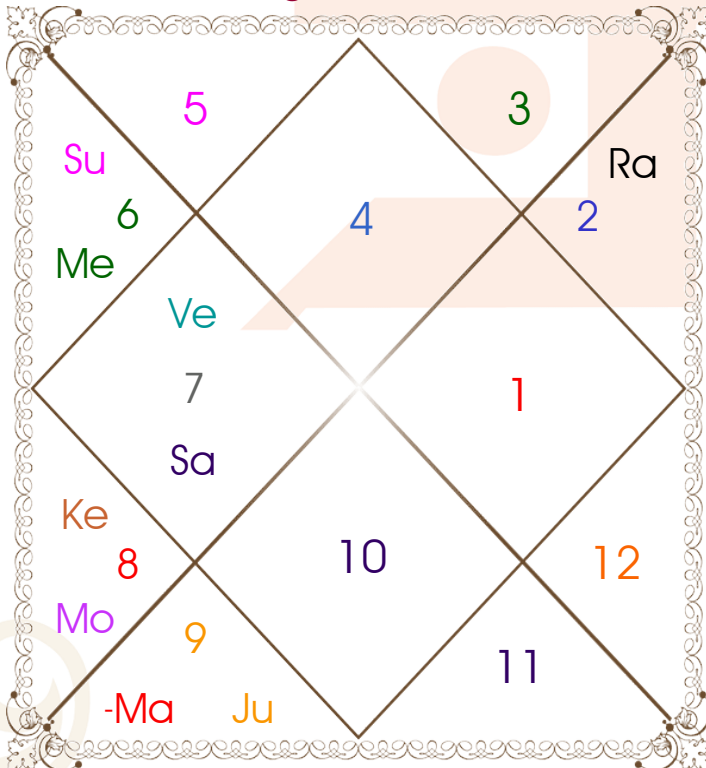

Planetary Degrees and their Positions

PL	R	C	Rasi	Degree	Speed	Nak	Pad	No.	RL	NL	Sub	Dignity
Asc			Can	19:28:36	311:23:12	Aslesa	1	9	Mon	Mer	Ven	---
Sun			Vir	12:12:45	00:58:57	Hasta	1	13	Mer	Mon	Rah	NuSign
Mon			Sco	03:32:33	14:11:39	Anuradha	1	17	Mar	Sat	Sat	Dblitted
Mar			Sag	01:58:38	00:40:28	Moola	1	19	Jup	Ket	Ven	FrSign
Mer		C	Vir	02:44:20	01:48:34	U Phal	2	12	Mer	Sun	Jup	Exalted
Jup			Sag	10:51:43	00:05:24	Moola	4	19	Jup	Ket	Sat	OwnSign
Ven			Lib	10:13:12	01:13:26	Svati	2	15	Ven	Rah	Jup	Moltrikn
Sat			Lib	20:28:45	00:06:09	Visakha	1	16	Ven	Jup	Jup	Exalted
Rah	R		Tau	05:05:40	00:00:08	Krittika	3	3	Ven	Sun	Sat	FrSign
Ket	R		Sco	05:05:40	00:00:08	Anuradha	1	17	Mar	Sat	Sat	FrSign
Ura			Sco	16:37:27	00:02:03	Anuradha	4	17	Mar	Sat	Jup	---
Nep			Sag	05:06:47	00:00:37	Moola	2	19	Jup	Ket	Mar	---
Plu			Lib	07:23:13	00:02:14	Svati	1	15	Ven	Rah	Rah	---
Mid Heaven			Ari	15:35:01	--	Bharani	--	2	Mar	Ven	Sun	--

R-Retrograde S-Stationary

C- Combust D-Deep Combust

Rahu : True

Lahiri Ayanamsa : 23:38:23

Lagna-Chalit