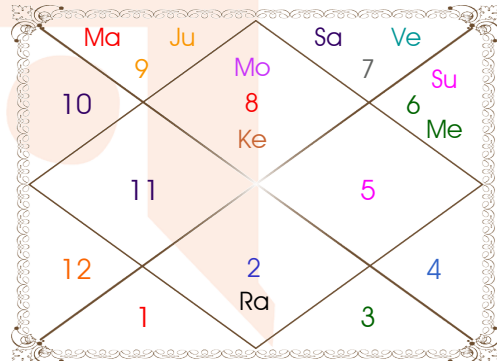

Latitude _____: 26:38:00 North
Longitude _____: 92:49:00 East
Zone _____: 82:30:00 East
Loc Time Corr _____: 00:41:16 Hour
War Time Corr _____: 00:00:00 Hour
Local Mean Time ____: 01:56:16 Hour
Equation of Time ____: 00:09:20 Hour
Siderial Time _____: 02:27:20 Hour
Sunrise _____: 05:13:52 Hour
Sunset _____: 17:08:27 Hour
Day Duration _____: 11:54:35 Hour
Sun Pos. (Ayan) _____: Dakshinayan
Sun Pos. (Gola) _____: Dakshin
Season _____: Sharad
Sun Degree _____: 12:12:45 Virgo
Ascendent Degree ____: 19:28:36 Cancer

Planetary Degrees and their Positions

PL	R	C	Rasi	Degree	Speed	Nak	Pad	No.	RL	NL	Sub	Dignity
Asc			Can	19:28:36	311:23:12	Aslesa	1	9	Mon	Mer	Ven	---
Sun			Vir	12:12:45	00:58:57	Hasta	1	13	Mer	Mon	Rah	NuSign
Mon			Sco	03:32:33	14:11:39	Anuradha	1	17	Mar	Sat	Sat	Dblitted
Mar			Sag	01:58:38	00:40:28	Moola	1	19	Jup	Ket	Ven	FrSign
Mer		C	Vir	02:44:20	01:48:34	U Phal	2	12	Mer	Sun	Jup	Exalted
Jup			Sag	10:51:43	00:05:24	Moola	4	19	Jup	Ket	Sat	OwnSign
Ven			Lib	10:13:12	01:13:26	Svati	2	15	Ven	Rah	Jup	Moltrikn
Sat			Lib	20:28:45	00:06:09	Visakha	1	16	Ven	Jup	Jup	Exalted
Rah	R		Tau	05:05:40	00:00:08	Krittika	3	3	Ven	Sun	Sat	FrSign
Ket	R		Sco	05:05:40	00:00:08	Anuradha	1	17	Mar	Sat	Sat	FrSign
Ura			Sco	16:37:27	00:02:03	Anuradha	4	17	Mar	Sat	Jup	---
Nep			Sag	05:06:47	00:00:37	Moola	2	19	Jup	Ket	Mar	---
Plu			Lib	07:23:13	00:02:14	Svati	1	15	Ven	Rah	Rah	---
Mid Heaven			Ari	15:35:01	--	Bharani	--	2	Mar	Ven	Sun	--

R-Retrograde S-Stationary

C- Combust D-Deep Combust

Rahu : True

Lahiri Ayanamsa : 23:38:23

Lagna-Chalit

Moon Chart

Navamsa Chart

Vimshottari Dasha