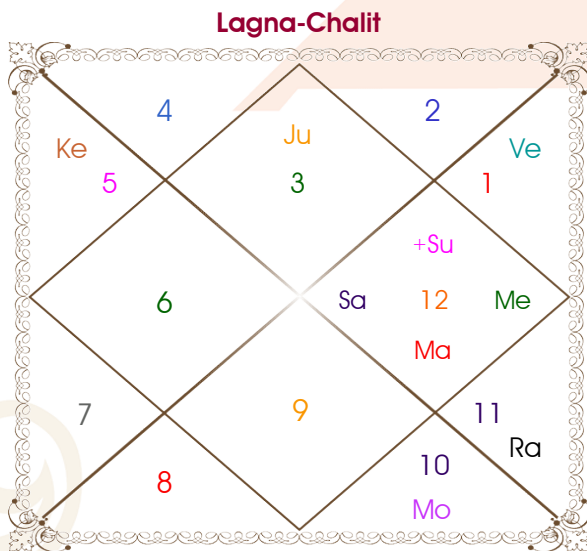

Mr.

Ms.

Model: Web-FreeMatching

Order No: 121895403

Male : \_\_\_\_\_ Sex \_\_\_\_\_ : Female  
 11/04/2026 : \_\_\_\_\_ Date of Birth \_\_\_\_\_ : 11/04/2026  
 Saturday : \_\_\_\_\_ Day \_\_\_\_\_ : Saturday  
 Hour 10:56:00 : \_\_\_\_\_ Time of Birth \_\_\_\_\_ : 10:56:00 Hour  
 Ghati 12:18:52 : \_\_\_\_\_ Time of Birth(Ghati) \_\_\_\_\_ : 12:18:52 Ghati  
 India : \_\_\_\_\_ Country \_\_\_\_\_ : India  
 Delhi : \_\_\_\_\_ City \_\_\_\_\_ : Delhi  
 28:39:00 North : \_\_\_\_\_ Latitude \_\_\_\_\_ : 28:39:00 North  
 77:13:00 East : \_\_\_\_\_ Longitude \_\_\_\_\_ : 77:13:00 East  
 82:30:00 East : \_\_\_\_\_ Zone \_\_\_\_\_ : 82:30:00 East  
 Hour -00:21:08 : \_\_\_\_\_ Loc Time Corr \_\_\_\_\_ : -00:21:08 Hour  
 Hour 00:00:00 : \_\_\_\_\_ War Time Corr \_\_\_\_\_ : 00:00:00 Hour  
 06:00:27 : \_\_\_\_\_ Sunrise \_\_\_\_\_ : 06:00:27  
 18:44:29 : \_\_\_\_\_ Sunset \_\_\_\_\_ : 18:44:29  
 24:13:33 : \_\_\_\_\_ Lahiri Ayanamsa \_\_\_\_\_ : 24:13:33

Vimshottari Sun 0Y 7M 17D		Degree	Sign	Pln	Sign	Degree	Vimshottari Sun 0Y 7M 17D	
Sun							Sun	
11/04/2026							11/04/2026	
28/11/2026							28/11/2026	
	00/00/0000	00:30:47	Pis	Mer	Pis	00:30:47		00/00/0000
	00/00/0000	22:22:04	Gem	Jup	Gem	22:22:04		00/00/0000
	00/00/0000	19:58:28	Ari	Ven	Ari	19:58:28		00/00/0000
	00/00/0000	12:35:06	Pis	Sat	Pis	12:35:06		00/00/0000
	00/00/0000	13:50:33	Aqu	Rah	Aqu	13:50:33		00/00/0000
	00/00/0000	13:50:33	Leo	Ket	Leo	13:50:33		00/00/0000
	00/00/0000	05:00:26	Tau	Ura	Tau	05:00:26		00/00/0000
	11/04/2026	08:21:24	Pis	Nep	Pis	08:21:24		11/04/2026
Venus	28/11/2026	11:08:01	Cap	Plu	Cap	11:08:01	Venus	28/11/2026