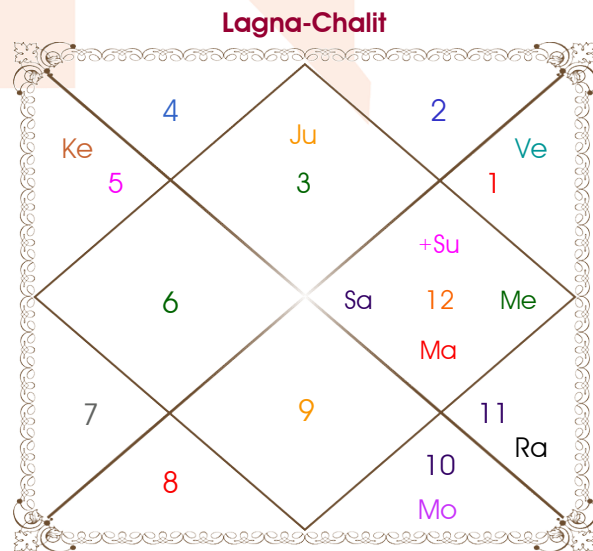

Mr.

Ms.

Model: Web-FreeMatching

Order No: 121895403

Male : \_\_\_\_\_ Sex \_\_\_\_\_ : Female  
 11/04/2026 : \_\_\_\_\_ Date of Birth \_\_\_\_\_ : 11/04/2026  
 Saturday : \_\_\_\_\_ Day \_\_\_\_\_ : Saturday  
 Hour 10:56:00 : \_\_\_\_\_ Time of Birth \_\_\_\_\_ : 10:56:00 Hour  
 Ghati 12:18:52 : \_\_\_\_\_ Time of Birth(Ghati) \_\_\_\_\_ : 12:18:52 Ghati  
 India : \_\_\_\_\_ Country \_\_\_\_\_ : India  
 Delhi : \_\_\_\_\_ City \_\_\_\_\_ : Delhi  
 28:39:00 North : \_\_\_\_\_ Latitude \_\_\_\_\_ : 28:39:00 North  
 77:13:00 East : \_\_\_\_\_ Longitude \_\_\_\_\_ : 77:13:00 East  
 82:30:00 East : \_\_\_\_\_ Zone \_\_\_\_\_ : 82:30:00 East  
 Hour -00:21:08 : \_\_\_\_\_ Loc Time Corr \_\_\_\_\_ : -00:21:08 Hour  
 Hour 00:00:00 : \_\_\_\_\_ War Time Corr \_\_\_\_\_ : 00:00:00 Hour  
 06:00:27 : \_\_\_\_\_ Sunrise \_\_\_\_\_ : 06:00:27  
 18:44:29 : \_\_\_\_\_ Sunset \_\_\_\_\_ : 18:44:29  
 24:13:33 : \_\_\_\_\_ Lahiri Ayanamsa \_\_\_\_\_ : 24:13:33

Vimshottari Sun 0Y 7M 17D		Degree	Sign	Pln	Sign	Degree	Vimshottari Sun 0Y 7M 17D	
Sun							Sun	
11/04/2026							11/04/2026	
28/11/2026							28/11/2026	
	00/00/0000	00:30:47	Pis	Mer	Pis	00:30:47		00/00/0000
	00/00/0000	22:22:04	Gem	Jup	Gem	22:22:04		00/00/0000
	00/00/0000	19:58:28	Ari	Ven	Ari	19:58:28		00/00/0000
	00/00/0000	12:35:06	Pis	Sat	Pis	12:35:06		00/00/0000
	00/00/0000	13:50:33	Aqu	Rah	Aqu	13:50:33		00/00/0000
	00/00/0000	13:50:33	Leo	Ket	Leo	13:50:33		00/00/0000
	00/00/0000	05:00:26	Tau	Ura	Tau	05:00:26		00/00/0000
	11/04/2026	08:21:24	Pis	Nep	Pis	08:21:24		11/04/2026
Venus	28/11/2026	11:08:01	Cap	Plu	Cap	11:08:01	Venus	28/11/2026