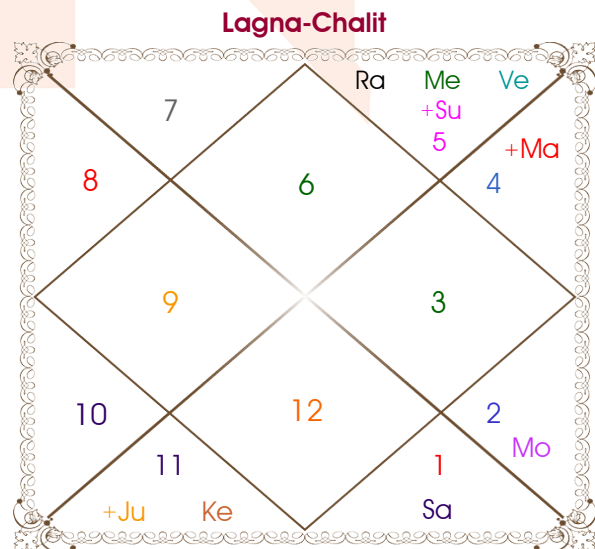

Mr. Aakash

Ms. Anjali

Model: Web-FreeMatching

Order No: 121894607

Male : \_\_\_\_\_ Sex \_\_\_\_\_ : Female  
 07/11/1996 : \_\_\_\_\_ Date of Birth \_\_\_\_\_ : 12/09/1998  
 Thursday : \_\_\_\_\_ Day \_\_\_\_\_ : Saturday  
 Hour 18:12:00 : \_\_\_\_\_ Time of Birth \_\_\_\_\_ : 06:32:00 Hour  
 Ghati 29:22:20 : \_\_\_\_\_ Time of Birth(Ghati) \_\_\_\_\_ : 01:08:37 Ghati  
 India : \_\_\_\_\_ Country \_\_\_\_\_ : India  
 Itarsi : \_\_\_\_\_ City \_\_\_\_\_ : Itarsi  
 22:39:00 North : \_\_\_\_\_ Latitude \_\_\_\_\_ : 22:39:00 North  
 77:48:00 East : \_\_\_\_\_ Longitude \_\_\_\_\_ : 77:48:00 East  
 82:30:00 East : \_\_\_\_\_ Zone \_\_\_\_\_ : 82:30:00 East  
 Hour -00:18:48 : \_\_\_\_\_ Loc Time Corr \_\_\_\_\_ : -00:18:48 Hour  
 Hour 00:00:00 : \_\_\_\_\_ War Time Corr \_\_\_\_\_ : 00:00:00 Hour  
 06:27:03 : \_\_\_\_\_ Sunrise \_\_\_\_\_ : 06:04:33  
 17:37:54 : \_\_\_\_\_ Sunset \_\_\_\_\_ : 18:25:25  
 23:48:47 : \_\_\_\_\_ Lahiri Ayanamsa \_\_\_\_\_ : 23:50:11

## Ashtakoot Guna Chart

Koot	Male	Female	Max	Mark	Dosha	Area
Varan	Vaishya	Vaishya	1	1.00	--	Deeds
Vashya	Manav	Chatushpad	2	1.00	--	Nature
Tara	Atimitra	Sampat	3	3.00	--	Destiny
Yoni	Gau	Sarp	4	1.00	--	Sex Life
Maitri	Mercury	Venus	5	5.00	--	Relationship
Gana	Manushya	Manushya	6	6.00	--	Sociality
Bhakut	Virgo	Taurus	7	0.00	Yes	Life Style
Nadi	Adya	Antya	8	8.00	--	Kids/Health
<b>Total:</b>			<b>36</b>	<b>25.00</b>		