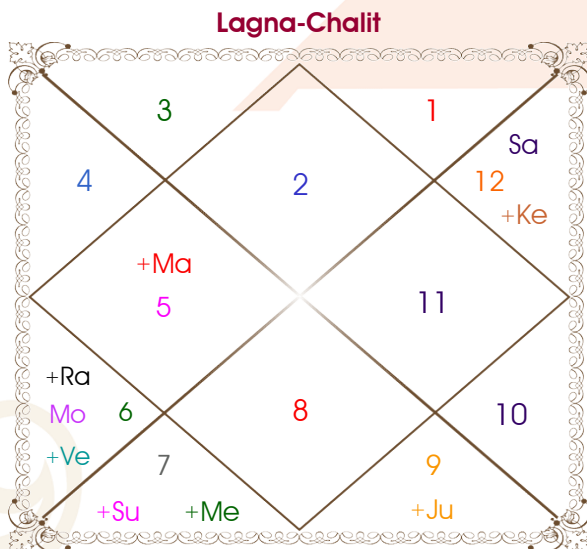

Mr. Aakash

Ms. Anjali

Model: Web-FreeMatching

Order No: 121894607

Male : \_\_\_\_\_ Sex \_\_\_\_\_ : Female  
 07/11/1996 : \_\_\_\_\_ Date of Birth \_\_\_\_\_ : 12/09/1998  
 Thursday : \_\_\_\_\_ Day \_\_\_\_\_ : Saturday  
 Hour 18:12:00 : \_\_\_\_\_ Time of Birth \_\_\_\_\_ : 06:32:00 Hour  
 Ghati 29:22:20 : \_\_\_\_\_ Time of Birth(Ghati) \_\_\_\_\_ : 01:08:37 Ghati  
 India : \_\_\_\_\_ Country \_\_\_\_\_ : India  
 Itarsi : \_\_\_\_\_ City \_\_\_\_\_ : Itarsi  
 22:39:00 North : \_\_\_\_\_ Latitude \_\_\_\_\_ : 22:39:00 North  
 77:48:00 East : \_\_\_\_\_ Longitude \_\_\_\_\_ : 77:48:00 East  
 82:30:00 East : \_\_\_\_\_ Zone \_\_\_\_\_ : 82:30:00 East  
 Hour -00:18:48 : \_\_\_\_\_ Loc Time Corr \_\_\_\_\_ : -00:18:48 Hour  
 Hour 00:00:00 : \_\_\_\_\_ War Time Corr \_\_\_\_\_ : 00:00:00 Hour  
 06:27:03 : \_\_\_\_\_ Sunrise \_\_\_\_\_ : 06:04:33  
 17:37:54 : \_\_\_\_\_ Sunset \_\_\_\_\_ : 18:25:25  
 23:48:47 : \_\_\_\_\_ Lahiri Ayanamsa \_\_\_\_\_ : 23:50:11

## Ashtakoot Guna Chart

Koot	Male	Female	Max	Mark	Dosha	Area
Varan	Vaishya	Vaishya	1	1.00	--	Deeds
Vashya	Manav	Chatushpad	2	1.00	--	Nature
Tara	Atimitra	Sampat	3	3.00	--	Destiny
Yoni	Gau	Sarp	4	1.00	--	Sex Life
Maitri	Mercury	Venus	5	5.00	--	Relationship
Gana	Manushya	Manushya	6	6.00	--	Sociality
Bhakut	Virgo	Taurus	7	0.00	Yes	Life Style
Nadi	Adya	Antya	8	8.00	--	Kids/Health
<b>Total:</b>			<b>36</b>	<b>25.00</b>		