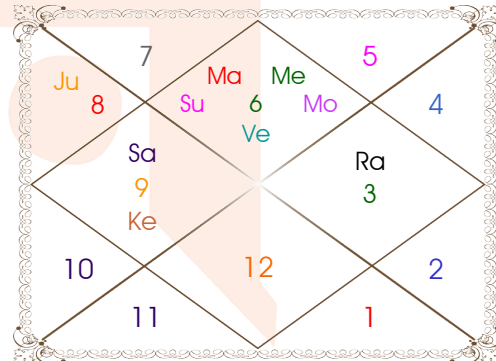

# Planetary Degrees and their Positions

Pl	R	C	Rasi	Degree	Speed	Nak	Pad	No.	RL	NL	Sub	Dignity
Asc			Tau	09:25:56	480:10:20	Krittika	4	3	Ven	Sun	Ven	---
Sun			Vir	11:14:54	00:58:55	Hasta	1	13	Mer	Mon	Mar	NuSign
Mon			Vir	11:51:35	15:14:15	Hasta	1	13	Mer	Mon	Mar	FrSign
Mar		C	Vir	02:25:07	00:38:33	U Phal	2	12	Mer	Sun	Jup	EnSign
Mer			Vir	29:15:27	01:29:42	Chitra	2	14	Mer	Mar	Sat	OwnSign
Jup			Sco	23:45:29	00:07:58	Jyestha	3	18	Mar	Mer	Mar	FrSign
Ven			Vir	23:33:48	01:14:35	Chitra	1	14	Mer	Mar	Mar	Dblitted
Sat			Sag	19:52:17	00:01:02	P Sadha	2	20	Jup	Ven	Rah	NuSign
Rah	R		Gem	19:45:35	00:10:54	Ardra	4	6	Mer	Rah	Mar	Exalted
Ket	R		Sag	19:45:35	00:10:54	P Sadha	2	20	Jup	Ven	Rah	Exalted
Ura	R		Ari	11:37:10	00:02:01	Asvini	4	1	Mar	Ket	Mer	---
Nep	R		Aqu	22:41:01	00:01:33	P Bhad	1	25	Sat	Jup	Sat	---
Plu	R		Sag	26:30:38	00:00:08	P Sadha	4	20	Jup	Ven	Ket	---
Mid Heaven			Cap	07:15:44	--	U Sadha	--	21	Sat	Sun	Ket	--

R-Retrograde S-Stationary

C- Combust D-Deep Combust

Rahu : True

Lahiri Ayanamsa : 24:07:41

## Moon Chart