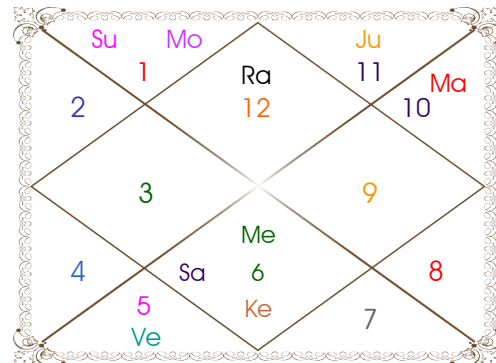

Navamsa Chart