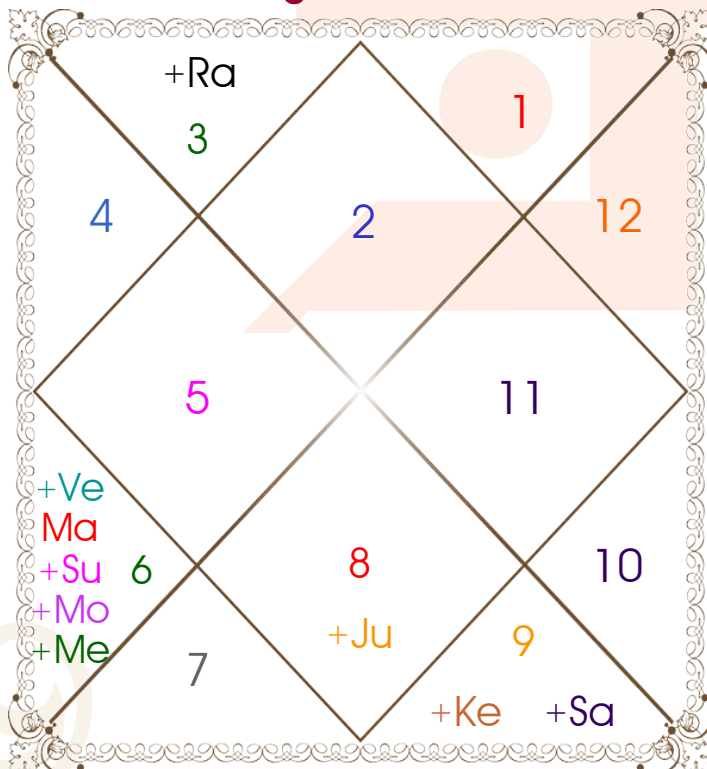

# Planetary Degrees and their Positions

Pl	R	C	Rasi	Degree	Speed	Nak	Pad	No.	RL	NL	Sub	Dignity
Asc			Tau	09:25:56	480:10:20	Krittika	4	3	Ven	Sun	Ven	---
Sun			Vir	11:14:54	00:58:55	Hasta	1	13	Mer	Mon	Mar	NuSign
Mon			Vir	11:51:35	15:14:15	Hasta	1	13	Mer	Mon	Mar	FrSign
Mar		C	Vir	02:25:07	00:38:33	U Phal	2	12	Mer	Sun	Jup	EnSign
Mer			Vir	29:15:27	01:29:42	Chitra	2	14	Mer	Mar	Sat	OwnSign
Jup			Sco	23:45:29	00:07:58	Jyestha	3	18	Mar	Mer	Mar	FrSign
Ven			Vir	23:33:48	01:14:35	Chitra	1	14	Mer	Mar	Mar	Dblitted
Sat			Sag	19:52:17	00:01:02	P Sadha	2	20	Jup	Ven	Rah	NuSign
Rah	R		Gem	19:45:35	00:10:54	Ardra	4	6	Mer	Rah	Mar	Exalted
Ket	R		Sag	19:45:35	00:10:54	P Sadha	2	20	Jup	Ven	Rah	Exalted
Ura	R		Ari	11:37:10	00:02:01	Asvini	4	1	Mar	Ket	Mer	---
Nep	R		Aqu	22:41:01	00:01:33	P Bhad	1	25	Sat	Jup	Sat	---
Plu	R		Sag	26:30:38	00:00:08	P Sadha	4	20	Jup	Ven	Ket	---
Mid Heaven			Cap	07:15:44	--	U Sadha	--	21	Sat	Sun	Ket	--

## Moon Chart