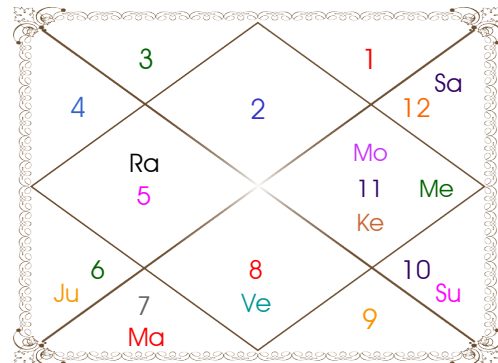

Paya(Rasi-Nak) ____: Copper - Copper

SunSign(West) _____: Sagittarius

Planetary Degrees and their Positions

Pl	R	C	Rasi	Degree	Speed	Nak	Pad	No.	RL	NL	Sub	Dignity
Asc			Tau	14:33:38	319:20:51	Rohini	2	4	Ven	Mon	Jup	---
Sun			SCO	20:12:11	01:00:56	Jyestha	2	18	Mar	Mer	Ven	FrSign
Mon			SCO	24:57:02	12:07:08	Jyestha	3	18	Mar	Mer	Rah	Dblifted
Mar		C	SCO	11:35:46	00:42:58	Anuradha	3	17	Mar	Sat	Mon	OwnSign
Mer	R	C	SCO	25:01:14	01:17:29	Jyestha	3	18	Mar	Mer	Rah	NuSign
Jup			Leo	19:57:00	00:04:30	P Phal	2	11	Sun	Ven	Rah	FrSign
Ven			Lib	06:34:49	01:09:32	Chitra	4	14	Ven	Mar	Mon	Moltrikn
Sat			Cap	09:30:25	00:05:28	U Sadha	4	21	Sat	Sun	Ven	OwnSign
Rah	R		Sag	16:09:06	00:02:29	P Sadha	1	20	Jup	Ven	Sun	Dblifted
Ket	R		Gem	16:09:06	00:02:29	Ardra	3	6	Mer	Rah	Ven	Dblifted
Ura			Sag	18:28:02	00:03:16	P Sadha	2	20	Jup	Ven	Rah	---
Nep			Sag	21:33:07	00:02:00	P Sadha	3	20	Jup	Ven	Jup	---
Plu			Lib	27:28:10	00:02:16	Visakha	3	16	Ven	Jup	Ven	---
Mid Heaven			Aqu	19:53:52	--	Satbisha	--	24	Sat	Rah	Mar	--

R-Retrograde S-Stationary

C- Combust D-Deep Combust

Rahu : True

Lahiri Ayanamsa : 23:44:56

Lagna-Chalit

Moon Chart

Navamsa Chart

Vimshottari Dasha

- ❖ The above dasa periods have been computed on the basis of Moon Degree. However, as per bhayat / bhabhog the balance of dasa is Mer 6 Y 5 M 19 D.
- ❖ The Dates given for Dasa periods show their endings. Divisions of Vimshottari Dasa for Complete 120 years are given here without any consideration of longevity.