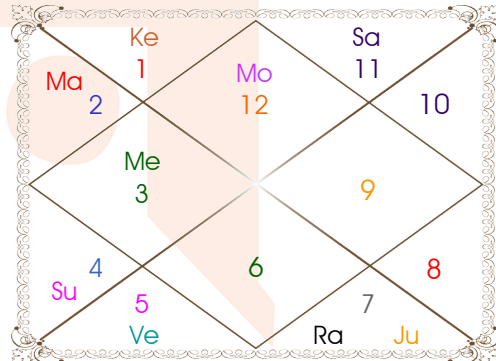

Planetary Degrees and their Positions

Pl	R	C	Rasi	Degree	Speed	Nak	Pad	No.	RL	NL	Sub	Dignity
Asc			Leo	15:07:19	328:15:39	P Phal	1	11	Sun	Ven	Ven	---
Sun			Can	11:03:07	00:57:20	Pushya	3	8	Mon	Sat	Mon	FrSign
Mon			Pis	14:45:38	12:09:37	U Bhad	4	26	Jup	Sat	Rah	NuSign
Mar			Tau	23:03:55	00:40:54	Rohini	4	4	Ven	Mon	Sun	NuSign
Mer			Gem	24:44:50	01:42:58	Punrvsu	2	7	Mer	Jup	Mer	OwnSign
Jup			Lib	11:58:31	00:04:29	Svati	2	15	Ven	Rah	Sat	EnSign
Ven			Leo	24:58:54	01:05:24	P Phal	4	11	Sun	Ven	Mer	EnSign
Sat	R		Aqu	17:39:00	00:03:10	Satbisha	4	24	Sat	Rah	Sun	Moltrikn
Rah	R		Lib	26:49:59	00:03:53	Visakha	3	16	Ven	Jup	Ven	FrSign
Ket	R		Ari	26:49:59	00:03:53	Krittika	1	3	Mar	Sun	Sun	FrSign
Ura	R		Cap	00:08:27	00:02:21	U Sadha	2	21	Sat	Sun	Rah	---
Nep	R		Sag	27:49:02	00:01:34	U Sadha	1	21	Jup	Sun	Mon	---
Plu	R		Scor	01:30:47	00:00:17	Visakha	4	16	Mar	Jup	Rah	---
Mid Heaven			Tau	14:55:15	--	Rohini	--	4	Ven	Mon	Jup	--

R-Retrograde S-Stationary

C- Combust D-Deep Combust

Rahu : True

Lahiri Ayanamsa : 23:47:07

Lagna-Chalit

Moon Chart

Navamsa Chart

Vimshottari Dasha

Balance of Dasa : Saturn 2 Years 8 Months 18 Days

Sat 19 Years	Mer 17 Years	Ket 7 Years	Ven 20 Years	Sun 6 Years
28/07/1994	15/04/1997	15/04/2014	15/04/2021	15/04/2041
15/04/1997	15/04/2014	15/04/2021	15/04/2041	16/04/2047
00/00/0000	Mer 12/09/1999	Ket 11/09/2014	Ven 15/08/2024	Sun 03/08/2041
00/00/0000	Ket 08/09/2000	Ven 12/11/2015	Sun 15/08/2025	Mon 01/02/2042
00/00/0000	Ven 10/07/2003	Sun 18/03/2016	Mon 16/04/2027	Mar 09/06/2042
00/00/0000	Sun 15/05/2004	Mon 17/10/2016	Mar 15/06/2028	Rah 04/05/2043
00/00/0000	Mon 15/10/2005	Mar 16/03/2017	Rah 15/06/2031	Jup 20/02/2044
00/00/0000	Mar 12/10/2006	Rah 03/04/2018	Jup 13/02/2034	Sat 01/02/2045
28/07/1994	Rah 30/04/2009	Jup 10/03/2019	Sat 15/04/2037	Mer 08/12/2045
Rah 03/10/1994	Jup 06/08/2011	Sat 18/04/2020	Mer 14/02/2040	Ket 15/04/2046
Jup 15/04/1997	Sat 15/04/2014	Mer 15/04/2021	Ket 15/04/2041	Ven 16/04/2047