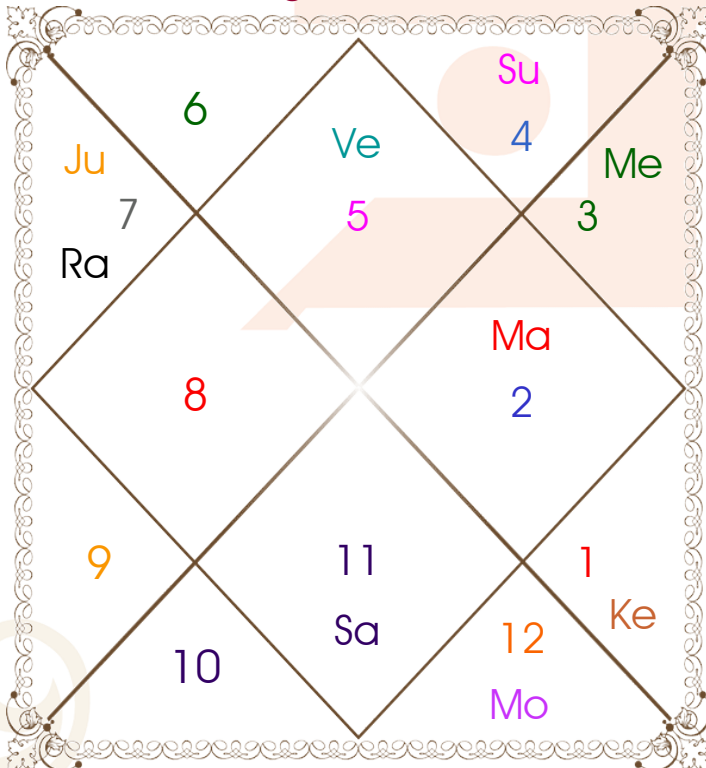

Planetary Degrees and their Positions

Pl	R	C	Rasi	Degree	Speed	Nak	Pad	No.	RL	NL	Sub	Dignity
Asc			Leo	15:07:19	328:15:39	P Phal	1	11	Sun	Ven	Ven	---
Sun			Can	11:03:07	00:57:20	Pushya	3	8	Mon	Sat	Mon	FrSign
Mon			Pis	14:45:38	12:09:37	U Bhad	4	26	Jup	Sat	Rah	NuSign
Mar			Tau	23:03:55	00:40:54	Rohini	4	4	Ven	Mon	Sun	NuSign
Mer			Gem	24:44:50	01:42:58	Punrvsu	2	7	Mer	Jup	Mer	OwnSign
Jup			Lib	11:58:31	00:04:29	Svati	2	15	Ven	Rah	Sat	EnSign
Ven			Leo	24:58:54	01:05:24	P Phal	4	11	Sun	Ven	Mer	EnSign
Sat	R		Aqu	17:39:00	00:03:10	Satbisha	4	24	Sat	Rah	Sun	Moltrikn
Rah	R		Lib	26:49:59	00:03:53	Visakha	3	16	Ven	Jup	Ven	FrSign
Ket	R		Ari	26:49:59	00:03:53	Krittika	1	3	Mar	Sun	Sun	FrSign
Ura	R		Cap	00:08:27	00:02:21	U Sadha	2	21	Sat	Sun	Rah	---
Nep	R		Sag	27:49:02	00:01:34	U Sadha	1	21	Jup	Sun	Mon	---
Plu	R		Scor	01:30:47	00:00:17	Visakha	4	16	Mar	Jup	Rah	---
Mid Heaven			Tau	14:55:15	--	Rohini	--	4	Ven	Mon	Jup	--

R-Retrograde S-Stationary

C- Combust D-Deep Combust

Rahu : True

Lahiri Ayanamsa : 23:47:07

Lagna-Chalit