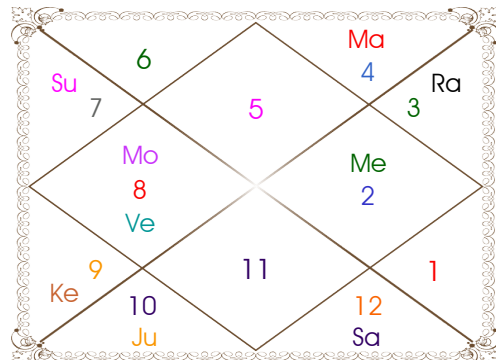

Planetary Degrees and their Positions

Pl	R	C	Rasi	Degree	Speed	Nak	Pad	No.	RL	NL	Sub	Dignity
Asc			Leo	15:07:19	328:15:39	P Phal	1	11	Sun	Ven	Ven	---
Sun			Can	11:03:07	00:57:20	Pushya	3	8	Mon	Sat	Mon	FrSign
Mon			Pis	14:45:38	12:09:37	U Bhad	4	26	Jup	Sat	Rah	NuSign
Mar			Tau	23:03:55	00:40:54	Rohini	4	4	Ven	Mon	Sun	NuSign
Mer			Gem	24:44:50	01:42:58	Punrvsu	2	7	Mer	Jup	Mer	OwnSign
Jup			Lib	11:58:31	00:04:29	Svati	2	15	Ven	Rah	Sat	EnSign
Ven			Leo	24:58:54	01:05:24	P Phal	4	11	Sun	Ven	Mer	EnSign
Sat	R		Aqu	17:39:00	00:03:10	Satbisha	4	24	Sat	Rah	Sun	Moltrikn
Rah	R		Lib	26:49:59	00:03:53	Visakha	3	16	Ven	Jup	Ven	FrSign
Ket	R		Ari	26:49:59	00:03:53	Krittika	1	3	Mar	Sun	Sun	FrSign
Ura	R		Cap	00:08:27	00:02:21	U Sadha	2	21	Sat	Sun	Rah	---
Nep	R		Sag	27:49:02	00:01:34	U Sadha	1	21	Jup	Sun	Mon	---
Plu	R		Scor	01:30:47	00:00:17	Visakha	4	16	Mar	Jup	Rah	---
Mid Heaven			Tau	14:55:15	--	Rohini	--	4	Ven	Mon	Jup	--

R-Retrograde S-Stationary

C- Combust D-Deep Combust

Rahu : True

Lahiri Ayanamsa : 23:47:07

Lagna-Chalit

Moon Chart

Navamsa Chart

Vimshottari Dasha

Balance of Dasa : Saturn 2 Years 8 Months 18 Days

Sat 19 Years	Mer 17 Years	Ket 7 Years	Ven 20 Years	Sun 6 Years
28/07/1994	15/04/1997	15/04/2014	15/04/2021	15/04/2041
15/04/1997	15/04/2014	15/04/2021	15/04/2041	16/04/2047
00/00/0000	Mer 12/09/1999	Ket 11/09/2014	Ven 15/08/2024	Sun 03/08/2041
00/00/0000	Ket 08/09/2000	Ven 12/11/2015	Sun 15/08/2025	Mon 01/02/2042
00/00/0000	Ven 10/07/2003	Sun 18/03/2016	Mon 16/04/2027	Mar 09/06/2042
00/00/0000	Sun 15/05/2004	Mon 17/10/2016	Mar 15/06/2028	Rah 04/05/2043
00/00/0000	Mon 15/10/2005	Mar 16/03/2017	Rah 15/06/2031	Jup 20/02/2044
00/00/0000	Mar 12/10/2006	Rah 03/04/2018	Jup 13/02/2034	Sat 01/02/2045
28/07/1994	Rah 30/04/2009	Jup 10/03/2019	Sat 15/04/2037	Mer 08/12/2045
Rah 03/10/1994	Jup 06/08/2011	Sat 18/04/2020	Mer 14/02/2040	Ket 15/04/2046
Jup 15/04/1997	Sat 15/04/2014	Mer 15/04/2021	Ket 15/04/2041	Ven 16/04/2047