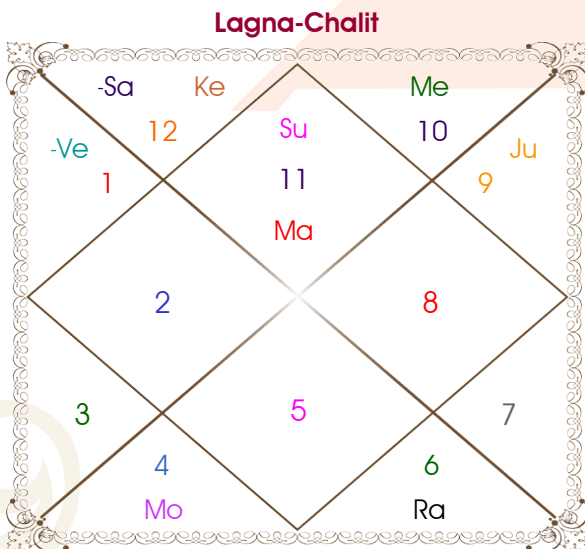

Mohit

Manisha

Model: Web-FreeMatching

Order No: 121881710

Male : \_\_\_\_\_ Sex \_\_\_\_\_ : Female  
 03/03/1996 : \_\_\_\_\_ Date of Birth \_\_\_\_\_ : 09/04/1997  
 Sunday : \_\_\_\_\_ Day \_\_\_\_\_ : Wednesday  
 Hour 07:04:00 : \_\_\_\_\_ Time of Birth \_\_\_\_\_ : 22:04:00 Hour  
 Ghati 00:55:24 : \_\_\_\_\_ Time of Birth(Ghati) \_\_\_\_\_ : 40:09:11 Ghati  
 India : \_\_\_\_\_ Country \_\_\_\_\_ : India  
 Bulandshahr : \_\_\_\_\_ City \_\_\_\_\_ : Bulandshahr  
 28:30:00 North : \_\_\_\_\_ Latitude \_\_\_\_\_ : 28:30:00 North  
 77:49:00 East : \_\_\_\_\_ Longitude \_\_\_\_\_ : 77:49:00 East  
 82:30:00 East : \_\_\_\_\_ Zone \_\_\_\_\_ : 82:30:00 East  
 Hour -00:18:44 : \_\_\_\_\_ Loc Time Corr \_\_\_\_\_ : -00:18:44 Hour  
 Hour 00:00:00 : \_\_\_\_\_ War Time Corr \_\_\_\_\_ : 00:00:00 Hour  
 06:41:50 : \_\_\_\_\_ Sunrise \_\_\_\_\_ : 06:00:19  
 18:19:51 : \_\_\_\_\_ Sunset \_\_\_\_\_ : 18:40:52  
 23:48:20 : \_\_\_\_\_ Lahiri Ayanamsa \_\_\_\_\_ : 23:49:07

Vimshottari Mercury 9Y 4M 22D		Degree	Sign	Pln	Sign	Degree	Vimshottari Venus 1Y 2M 6D	
<b>Venus</b>		18:57:28	Aqu	Sun	Pis	26:02:39	<b>Rahu</b>	
<b>25/07/2012</b>		22:37:54	Can	Mon	Ari	25:52:39	<b>16/06/2021</b>	
<b>25/07/2032</b>		19:17:00	Aqu	Mar R	Leo	25:01:55	<b>16/06/2039</b>	
Venus	24/11/2015	29:12:48	Cap	Mer	Ari	14:19:17	Rahu	27/02/2024
Sun	24/11/2016	18:16:36	Sag	Jup	Cap	22:40:46	Jupiter	22/07/2026
Moon	25/07/2018	02:48:26	Ari	Ven	Pis	27:52:01	Saturn	28/05/2029
Mars	25/09/2019	01:50:59	Pis	Sat	Pis	17:39:08	Mercury	16/12/2031
Rahu	24/09/2022	23:46:19	Vir R	Rah R	Vir	04:48:34	Ketu	02/01/2033
Jupiter	25/05/2025	23:46:19	Pis R	Ket R	Pis	04:48:34	Venus	03/01/2036
Saturn	25/07/2028	09:02:06	Cap	Ura	Cap	14:23:38	Sun	27/11/2036
Mercury	26/05/2031	03:04:37	Cap	Nep	Cap	06:00:10	Moon	28/05/2038
Ketu	25/07/2032	09:18:28	Sco	Plu R	Sco	11:30:06	Mars	16/06/2039