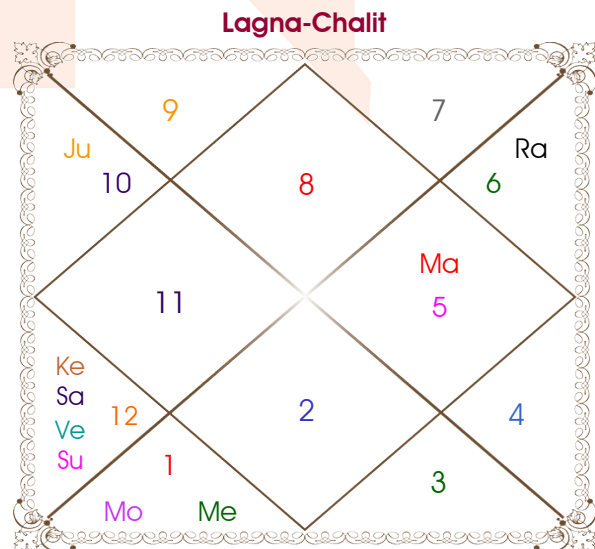

Mohit

Manisha

Model: Web-FreeMatching

Order No: 121881710

Male : \_\_\_\_\_ Sex \_\_\_\_\_ : Female  
 03/03/1996 : \_\_\_\_\_ Date of Birth \_\_\_\_\_ : 09/04/1997  
 Sunday : \_\_\_\_\_ Day \_\_\_\_\_ : Wednesday  
 Hour 07:04:00 : \_\_\_\_\_ Time of Birth \_\_\_\_\_ : 22:04:00 Hour  
 Ghati 00:55:24 : \_\_\_\_\_ Time of Birth(Ghati) \_\_\_\_\_ : 40:09:11 Ghati  
 India : \_\_\_\_\_ Country \_\_\_\_\_ : India  
 Bulandshahr : \_\_\_\_\_ City \_\_\_\_\_ : Bulandshahr  
 28:30:00 North : \_\_\_\_\_ Latitude \_\_\_\_\_ : 28:30:00 North  
 77:49:00 East : \_\_\_\_\_ Longitude \_\_\_\_\_ : 77:49:00 East  
 82:30:00 East : \_\_\_\_\_ Zone \_\_\_\_\_ : 82:30:00 East  
 Hour -00:18:44 : \_\_\_\_\_ Loc Time Corr \_\_\_\_\_ : -00:18:44 Hour  
 Hour 00:00:00 : \_\_\_\_\_ War Time Corr \_\_\_\_\_ : 00:00:00 Hour  
 06:41:50 : \_\_\_\_\_ Sunrise \_\_\_\_\_ : 06:00:19  
 18:19:51 : \_\_\_\_\_ Sunset \_\_\_\_\_ : 18:40:52  
 23:48:20 : \_\_\_\_\_ Lahiri Ayanamsa \_\_\_\_\_ : 23:49:07

## Ashtakoot Guna Chart

Koot	Male	Female	Max	Mark	Dosha	Area
Varan	Vipra	Kshatriya	1	1.00	--	Deeds
Vashya	Jalchar	Chatushpad	2	1.00	--	Nature
Tara	Mitra	Vipat	3	1.50	--	Destiny
Yoni	Marjar	Gaja	4	3.00	--	Sex Life
Maitri	Moon	Mars	5	4.00	--	Relationship
Gana	Rakshas	Manushya	6	0.00	Yes	Sociality
Bhakt	Cancer	Aries	7	7.00	--	Life Style
Nadi	Antya	Madhya	8	8.00	--	Kids/Health
<b>Total:</b>			<b>36</b>	<b>25.50</b>		