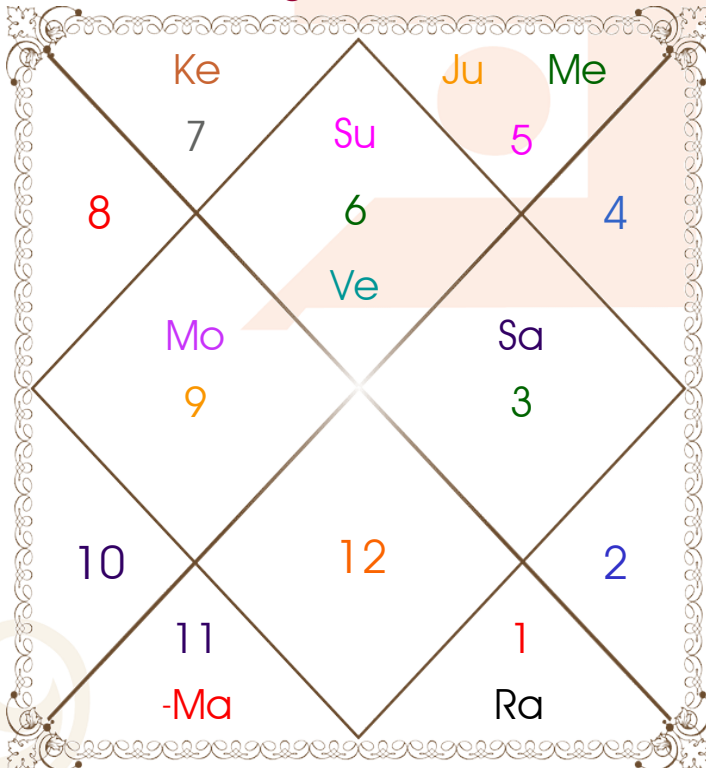

Planetary Degrees and their Positions

Pl	R	C	Rasi	Degree	Speed	Nak	Pad	No.	RL	NL	Sub	Dignity
Asc			Vir	23:14:34	347:45:30	Hasta	4	13	Mer	Mon	Sun	---
Sun			Vir	15:31:51	00:59:02	Hasta	2	13	Mer	Mon	Jup	NuSign
Mon			Sag	18:55:25	13:47:01	P Sadha	2	20	Jup	Ven	Rah	NuSign
Mar			Aqu	06:26:08	00:04:38	Dhanish	4	23	Sat	Mar	Mon	NuSign
Mer			Leo	29:36:20	01:32:01	U Phal	1	12	Sun	Sun	Rah	FrSign
Jup			Leo	13:51:02	00:12:01	P Phal	1	11	Sun	Ven	Ven	FrSign
Ven			Vir	27:43:38	01:14:38	Chitra	2	14	Mer	Mar	Jup	Dblitted
Sat			Gem	18:50:57	00:02:30	Ardra	4	6	Mer	Rah	Mon	FrSign
Rah			Ari	27:24:13	00:00:02	Krittika	1	3	Mar	Sun	Mon	EnSign
Ket			Lib	27:24:13	00:00:02	Visakha	3	16	Ven	Jup	Ven	NuSign
Ura	R		Aqu	05:31:08	00:01:39	Dhanish	4	23	Sat	Mar	Sun	---
Nep	R		Cap	16:36:10	00:00:38	Sravna	2	22	Sat	Mon	Sat	---
Plu			Sco	23:39:34	00:01:07	Jyestha	3	18	Mar	Mer	Mar	---
Mid Heaven			Gem	22:23:51	--	Punrvsu	--	7	Mer	Jup	Sat	--

R-Retrograde S-Stationary

C- Combust D-Deep Combust

Rahu : True

Lahiri Ayanamsa : 23:54:20

Lagna-Chalit