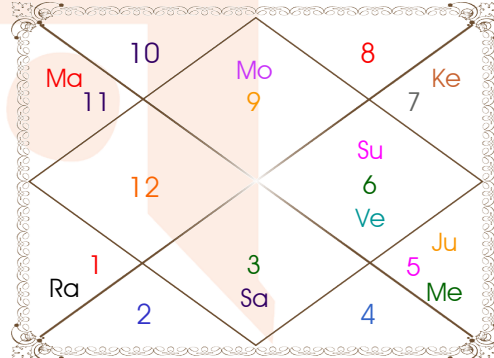

Planetary Degrees and their Positions

Pl	R	C	Rasi	Degree	Speed	Nak	Pad	No.	RL	NL	Sub	Dignity
Asc			Vir	23:14:34	347:45:30	Hasta	4	13	Mer	Mon	Sun	---
Sun			Vir	15:31:51	00:59:02	Hasta	2	13	Mer	Mon	Jup	NuSign
Mon			Sag	18:55:25	13:47:01	P Sadha	2	20	Jup	Ven	Rah	NuSign
Mar			Aqu	06:26:08	00:04:38	Dhanish	4	23	Sat	Mar	Mon	NuSign
Mer			Leo	29:36:20	01:32:01	U Phal	1	12	Sun	Sun	Rah	FrSign
Jup			Leo	13:51:02	00:12:01	P Phal	1	11	Sun	Ven	Ven	FrSign
Ven			Vir	27:43:38	01:14:38	Chitra	2	14	Mer	Mar	Jup	Dblitted
Sat			Gem	18:50:57	00:02:30	Ardra	4	6	Mer	Rah	Mon	FrSign
Rah			Ari	27:24:13	00:00:02	Krittika	1	3	Mar	Sun	Mon	EnSign
Ket			Lib	27:24:13	00:00:02	Visakha	3	16	Ven	Jup	Ven	NuSign
Ura	R		Aqu	05:31:08	00:01:39	Dhanish	4	23	Sat	Mar	Sun	---
Nep	R		Cap	16:36:10	00:00:38	Sravna	2	22	Sat	Mon	Sat	---
Plu			Sco	23:39:34	00:01:07	Jyestha	3	18	Mar	Mer	Mar	---
Mid Heaven			Gem	22:23:51	--	Punrvsu	--	7	Mer	Jup	Sat	--

R-Retrograde S-Stationary

C- Combust D-Deep Combust

Rahu : True

Lahiri Ayanamsa : 23:54:20

Lagna-Chalit

Moon Chart

Navamsa Chart

Vimshottari Dasha

- ❖ The above dasa periods have been computed on the basis of Moon Degree. However, as per bhayat / bhabhog the balance of dasa is Ven 11 Y 7 M 27 D.
- ❖ The Dates given for Dasa periods show their endings. Divisions of Vimshottari Dasa for Complete 120 years are given here without any consideration of longevity.