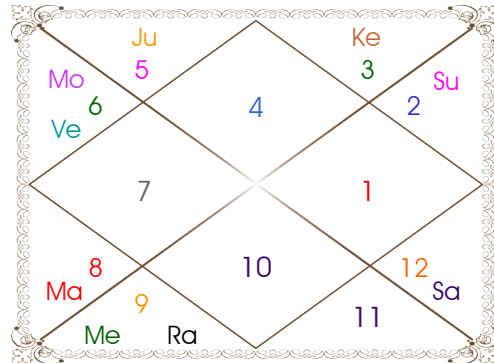

Planetary Degrees and their Positions

Pl	R	C	Rasi	Degree	Speed	Nak	Pad	No.	RL	NL	Sub	Dignity
Asc			Vir	23:14:34	347:45:30	Hasta	4	13	Mer	Mon	Sun	---
Sun			Vir	15:31:51	00:59:02	Hasta	2	13	Mer	Mon	Jup	NuSign
Mon			Sag	18:55:25	13:47:01	P Sadha	2	20	Jup	Ven	Rah	NuSign
Mar			Aqu	06:26:08	00:04:38	Dhanish	4	23	Sat	Mar	Mon	NuSign
Mer			Leo	29:36:20	01:32:01	U Phal	1	12	Sun	Sun	Rah	FrSign
Jup			Leo	13:51:02	00:12:01	P Phal	1	11	Sun	Ven	Ven	FrSign
Ven			Vir	27:43:38	01:14:38	Chitra	2	14	Mer	Mar	Jup	Dblitted
Sat			Gem	18:50:57	00:02:30	Ardra	4	6	Mer	Rah	Mon	FrSign
Rah			Ari	27:24:13	00:00:02	Krittika	1	3	Mar	Sun	Mon	EnSign
Ket			Lib	27:24:13	00:00:02	Visakha	3	16	Ven	Jup	Ven	NuSign
Ura	R		Aqu	05:31:08	00:01:39	Dhanish	4	23	Sat	Mar	Sun	---
Nep	R		Cap	16:36:10	00:00:38	Sravna	2	22	Sat	Mon	Sat	---
Plu			Sco	23:39:34	00:01:07	Jyestha	3	18	Mar	Mer	Mar	---
Mid Heaven			Gem	22:23:51	--	Punrvsu	--	7	Mer	Jup	Sat	--

R-Retrograde S-Stationary

C- Combust D-Deep Combust

Rahu : True

Lahiri Ayanamsa : 23:54:20

Lagna-Chalit

Moon Chart

Navamsa Chart

Vimshottari Dasha

- ❖ The above dasa periods have been computed on the basis of Moon Degree. However, as per bhayat / bhabhog the balance of dasa is Ven 11 Y 7 M 27 D.
- ❖ The Dates given for Dasa periods show their endings. Divisions of Vimshottari Dasa for Complete 120 years are given here without any consideration of longevity.