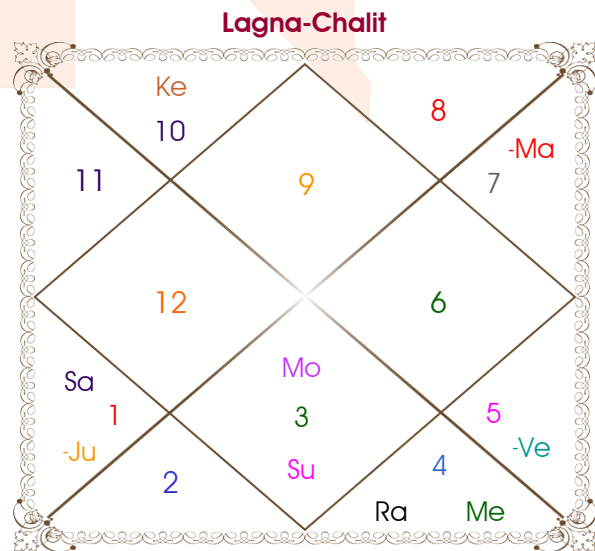

Pritish Verma

Muskaan Prasad

Model: Web-FreeMatching

Order No: 121878202

Male : \_\_\_\_\_ Sex \_\_\_\_\_ : Female  
 30-31/10/1993 : \_\_\_\_\_ Date of Birth \_\_\_\_\_ : 12/07/1999  
 Sat-Sunday : \_\_\_\_\_ Day \_\_\_\_\_ : Monday  
 Hour 01:53:00 : \_\_\_\_\_ Time of Birth \_\_\_\_\_ : 17:45:00 Hour  
 Ghati 50:45:58 : \_\_\_\_\_ Time of Birth(Ghati) \_\_\_\_\_ : 32:36:08 Ghati  
 India : \_\_\_\_\_ Country \_\_\_\_\_ : India  
 Gauhati : \_\_\_\_\_ City \_\_\_\_\_ : Darjeeling  
 26:10:00 North : \_\_\_\_\_ Latitude \_\_\_\_\_ : 27:02:00 North  
 91:45:00 East : \_\_\_\_\_ Longitude \_\_\_\_\_ : 88:20:00 East  
 82:30:00 East : \_\_\_\_\_ Zone \_\_\_\_\_ : 82:30:00 East  
 Hour 00:37:00 : \_\_\_\_\_ Loc Time Corr \_\_\_\_\_ : 00:23:20 Hour  
 Hour 00:00:00 : \_\_\_\_\_ War Time Corr \_\_\_\_\_ : 00:00:00 Hour  
 05:34:36 : \_\_\_\_\_ Sunrise \_\_\_\_\_ : 04:50:26  
 16:41:50 : \_\_\_\_\_ Sunset \_\_\_\_\_ : 18:33:41  
 23:46:29 : \_\_\_\_\_ Lahiri Ayanamsa \_\_\_\_\_ : 23:50:50

Vimshottari Venus 14Y 2M 11D		Degree	Sign	Pln	Sign	Degree	Vimshottari Rahu 3Y 0M 5D	
<b>Mars</b>		13:39:21	Lib	Sun	Gem	25:52:31	<b>Saturn</b>	
<b>11/01/2024</b>		17:12:06	Ari	Mon	Gem	17:45:57	<b>18/07/2018</b>	
<b>11/01/2031</b>		29:32:49	Lib	Mar	Lib	08:47:31	<b>18/07/2037</b>	
Mars	08/06/2024	26:58:37	Lib	R Mer	Can	15:38:04	Saturn	21/07/2021
Rahu	27/06/2025	03:58:30	Lib	Jup	Ari	08:11:14	Mercury	30/03/2024
Jupiter	03/06/2026	24:40:48	Vir	Ven	Leo	06:05:03	Ketu	09/05/2025
Saturn	13/07/2027	29:51:54	Cap	Sat	Ari	21:20:59	Venus	08/07/2028
Mercury	09/07/2028	09:18:39	Sco	R Rah	Can	19:11:12	Sun	20/06/2029
Ketu	05/12/2028	09:18:39	Tau	R Ket	Cap	19:11:12	Moon	19/01/2031
Venus	04/02/2030	24:55:19	Sag	Ura	Cap	21:58:06	Mars	28/02/2032
Sun	12/06/2030	24:51:40	Sag	Nep	Cap	09:30:02	Rahu	04/01/2035
Moon	11/01/2031	00:56:34	Sco	Plu	Sco	14:15:18	Jupiter	18/07/2037