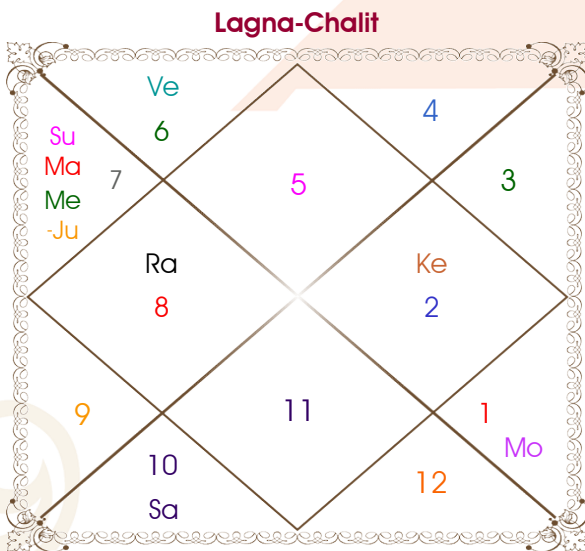

Pritish Verma

Muskaan Prasad

Model: Web-FreeMatching

Order No: 121878202

Male : \_\_\_\_\_ Sex \_\_\_\_\_ : Female  
 30-31/10/1993 : \_\_\_\_\_ Date of Birth \_\_\_\_\_ : 12/07/1999  
 Sat-Sunday : \_\_\_\_\_ Day \_\_\_\_\_ : Monday  
 Hour 01:53:00 : \_\_\_\_\_ Time of Birth \_\_\_\_\_ : 17:45:00 Hour  
 Ghati 50:45:58 : \_\_\_\_\_ Time of Birth(Ghati) \_\_\_\_\_ : 32:36:08 Ghati  
 India : \_\_\_\_\_ Country \_\_\_\_\_ : India  
 Gauhati : \_\_\_\_\_ City \_\_\_\_\_ : Darjeeling  
 26:10:00 North : \_\_\_\_\_ Latitude \_\_\_\_\_ : 27:02:00 North  
 91:45:00 East : \_\_\_\_\_ Longitude \_\_\_\_\_ : 88:20:00 East  
 82:30:00 East : \_\_\_\_\_ Zone \_\_\_\_\_ : 82:30:00 East  
 Hour 00:37:00 : \_\_\_\_\_ Loc Time Corr \_\_\_\_\_ : 00:23:20 Hour  
 Hour 00:00:00 : \_\_\_\_\_ War Time Corr \_\_\_\_\_ : 00:00:00 Hour  
 05:34:36 : \_\_\_\_\_ Sunrise \_\_\_\_\_ : 04:50:26  
 16:41:50 : \_\_\_\_\_ Sunset \_\_\_\_\_ : 18:33:41  
 23:46:29 : \_\_\_\_\_ Lahiri Ayanamsa \_\_\_\_\_ : 23:50:50

Vimshottari Venus 14Y 2M 11D		Degree	Sign	Pln	Sign	Degree	Vimshottari Rahu 3Y 0M 5D	
<b>Mars</b>		13:39:21	Lib	Sun	Gem	25:52:31	<b>Saturn</b>	
<b>11/01/2024</b>		17:12:06	Ari	Mon	Gem	17:45:57	<b>18/07/2018</b>	
<b>11/01/2031</b>		29:32:49	Lib	Mar	Lib	08:47:31	<b>18/07/2037</b>	
Mars	08/06/2024	26:58:37	Lib	R Mer	Can	15:38:04	Saturn	21/07/2021
Rahu	27/06/2025	03:58:30	Lib	Jup	Ari	08:11:14	Mercury	30/03/2024
Jupiter	03/06/2026	24:40:48	Vir	Ven	Leo	06:05:03	Ketu	09/05/2025
Saturn	13/07/2027	29:51:54	Cap	Sat	Ari	21:20:59	Venus	08/07/2028
Mercury	09/07/2028	09:18:39	Sco	R Rah	Can	19:11:12	Sun	20/06/2029
Ketu	05/12/2028	09:18:39	Tau	R Ket	Cap	19:11:12	Moon	19/01/2031
Venus	04/02/2030	24:55:19	Sag	Ura	Cap	21:58:06	Mars	28/02/2032
Sun	12/06/2030	24:51:40	Sag	Nep	Cap	09:30:02	Rahu	04/01/2035
Moon	11/01/2031	00:56:34	Sco	Plu	Sco	14:15:18	Jupiter	18/07/2037