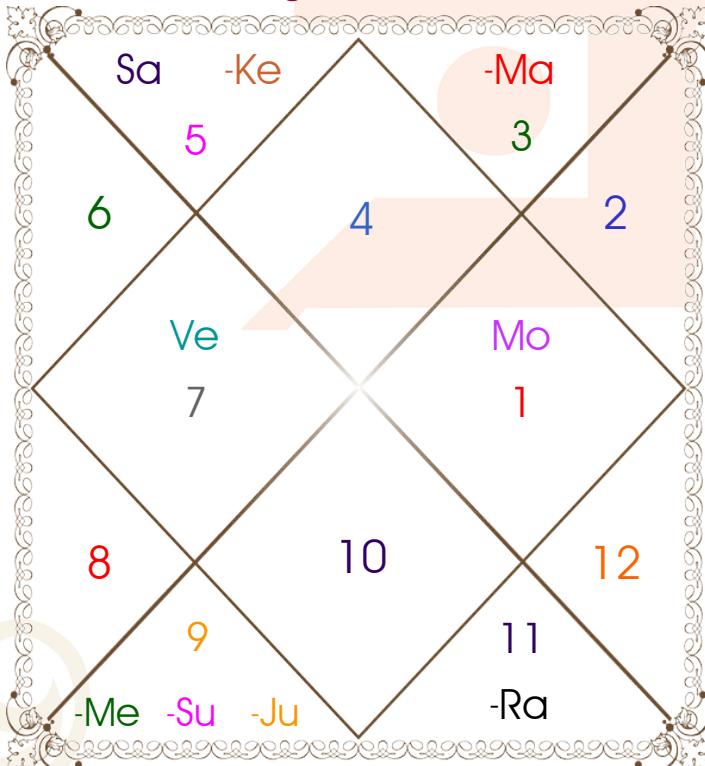

Planetary Degrees and their Positions

Pl	R	C	Rasi	Degree	Speed	Nak	Pad	No.	RL	NL	Sub	Dignity
Asc			Can	28:16:45	309:46:47	Aslesa	4	9	Mon	Mer	Sat	---
Sun			Sag	04:24:50	01:01:05	Moola	2	19	Jup	Ket	Mon	FrSign
Mon			Ari	17:16:49	14:46:29	Bharani	2	2	Mar	Ven	Mon	NuSign
Mar	R		Gem	10:17:07	00:23:37	Ardra	2	6	Mer	Rah	Jup	EnSign
Mer		C	Sag	06:07:03	01:35:06	Moola	2	19	Jup	Ket	Rah	NuSign
Jup		C	Sag	06:26:53	00:13:45	Moola	2	19	Jup	Ket	Rah	OwnSign
Ven			Lib	23:53:51	01:11:46	Visakha	2	16	Ven	Jup	Mer	OwnSign
Sat	R		Leo	14:35:46	00:00:07	P Phal	1	11	Sun	Ven	Ven	EnSign
Rah	R		Aqu	05:51:37	00:07:15	Dhanish	4	23	Sat	Mar	Mon	FrSign
Ket	R		Leo	05:51:37	00:07:15	Magha	2	10	Sun	Ket	Rah	EnSign
Ura			Aqu	21:05:45	00:01:20	P Bhad	1	25	Sat	Jup	Jup	---
Nep			Cap	25:57:42	00:01:35	Dhanish	1	23	Sat	Mar	Rah	---
Plu			Sag	04:45:03	00:02:13	Moola	2	19	Jup	Ket	Mon	---
Mid Heaven			Ari	25:12:29	--	Bharani	--	2	Mar	Ven	Mer	--

R-Retrograde S-Stationary

C- Combust D-Deep Combust

Rahu : True

Lahiri Ayanamsa : 23:58:14

Lagna-Chalit