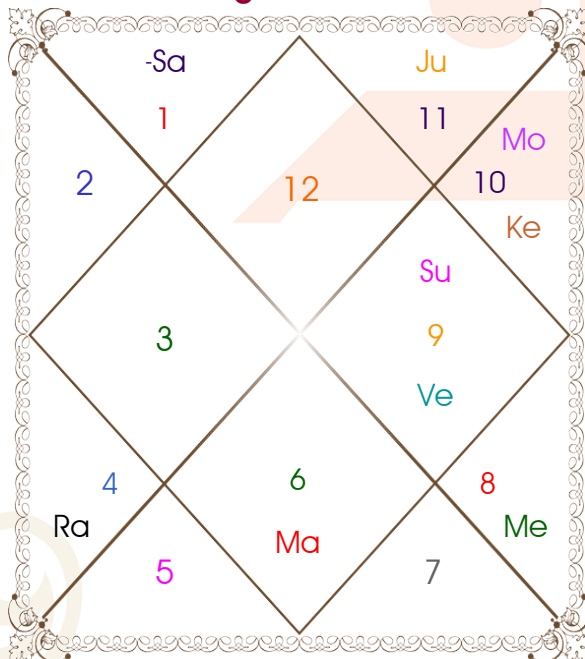

Natal

Progressed

Nak	Pad	Degree	Sign	R	C	Planet	R	C	Sign	Degree	Pad	Nak
Revati	1	19:04:33	Pis			Asc			Gem	02:53:27	3	Mrgsra
Moola	2	06:23:30	Sag			Sun			Sag	06:23:31	2	Moola
Sravna	2	15:18:27	Cap			Mon			Tau	13:59:53	2	Rohini
Hasta	3	19:37:49	Vir			Mar			Leo	14:04:23	1	P Phal
Anuradha	4	14:57:59	Sco			Mer		C	Sag	00:37:04	1	Moola
P Bhad	3	26:47:45	Aqu			Jup	R		Leo	02:38:31	1	Magha
P Sadha	2	19:23:10	Sag			Ven			Lib	20:07:25	1	Visakha
Asvini	1	02:58:41	Ari	R		Sat			Pis	13:48:55	4	U Bhad
Aslesa	4	29:25:45	Can	R		Rah	R		Cap	27:34:43	2	Dhanish
Dhanish	2	29:25:45	Cap	R		Ket	R		Can	27:34:43	4	Aslesa
Sravna	2	16:37:59	Cap			Mu			Can	19:04:33	1	Aslesa

R-Retrograde S-Stationary

C- Combust D-Deep Combust

Rahu : True

Lahiri Ayanamsa : 24:14:12

Lagna-Chalit