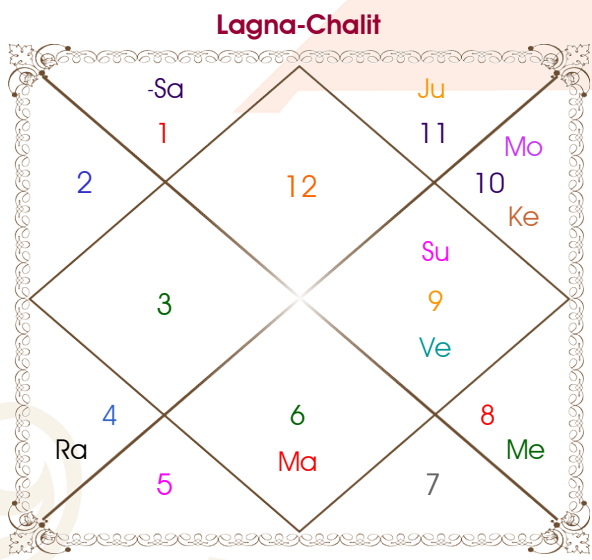

Aditya Choudhary

Rani

Model: Web-FreeMatching

Order No: 121873404

Male : \_\_\_\_\_ Sex \_\_\_\_\_ : Female  
 22/12/1998 : \_\_\_\_\_ Date of Birth \_\_\_\_\_ : 05/01/2002  
 Tuesday : \_\_\_\_\_ Day \_\_\_\_\_ : Saturday  
 Hour 12:54:00 : \_\_\_\_\_ Time of Birth \_\_\_\_\_ : 18:55:00 Hour  
 Ghati 14:21:26 : \_\_\_\_\_ Time of Birth(Ghati) \_\_\_\_\_ : 29:11:59 Ghati  
 India : \_\_\_\_\_ Country \_\_\_\_\_ : India  
 Ghaziabad : \_\_\_\_\_ City \_\_\_\_\_ : Delhi  
 28:40:00 North : \_\_\_\_\_ Latitude \_\_\_\_\_ : 28:39:00 North  
 77:26:00 East : \_\_\_\_\_ Longitude \_\_\_\_\_ : 77:13:00 East  
 82:30:00 East : \_\_\_\_\_ Zone \_\_\_\_\_ : 82:30:00 East  
 Hour -00:20:16 : \_\_\_\_\_ Loc Time Corr \_\_\_\_\_ : -00:21:08 Hour  
 Hour 00:00:00 : \_\_\_\_\_ War Time Corr \_\_\_\_\_ : 00:00:00 Hour  
 07:09:25 : \_\_\_\_\_ Sunrise \_\_\_\_\_ : 07:15:02  
 17:28:08 : \_\_\_\_\_ Sunset \_\_\_\_\_ : 17:38:05  
 23:50:24 : \_\_\_\_\_ Lahiri Ayanamsa \_\_\_\_\_ : 23:52:50

Vimshottari Moon 6Y 0M 7D		Degree	Sign	Pln	Sign	Degree	Vimshottari Moon 7Y 6M 23D	
<b>Rahu</b>		06:23:30	Sag	Sun	Sag	21:08:56	<b>Rahu</b>	
<b>29/12/2011</b>		15:18:27	Cap	Mon	Vir	13:14:50	<b>30/07/2016</b>	
<b>29/12/2029</b>		19:37:49	Vir	Mar	Aqu	26:20:10	<b>31/07/2034</b>	
Rahu	11/09/2014	14:57:59	Sco	Mer	Cap	08:33:01	Rahu	12/04/2019
Jupiter	03/02/2017	26:47:45	Aqu	Jup R	Gem	16:10:12	Jupiter	05/09/2021
Saturn	11/12/2019	19:23:10	Sag	Ven	Sag	19:01:02	Saturn	12/07/2024
Mercury	30/06/2022	02:58:41	Ari R	Sat R	Tau	15:09:57	Mercury	29/01/2027
Ketu	18/07/2023	29:25:45	Can R	Rah R	Gem	03:10:03	Ketu	17/02/2028
Venus	18/07/2026	29:25:45	Cap R	Ket R	Sag	03:10:03	Venus	16/02/2031
Sun	11/06/2027	16:37:59	Cap	Ura	Cap	28:47:39	Sun	11/01/2032
Moon	10/12/2028	06:52:51	Cap	Nep	Cap	13:43:27	Moon	12/07/2033
Mars	29/12/2029	14:55:32	Sco	Plu	Sco	22:19:02	Mars	31/07/2034