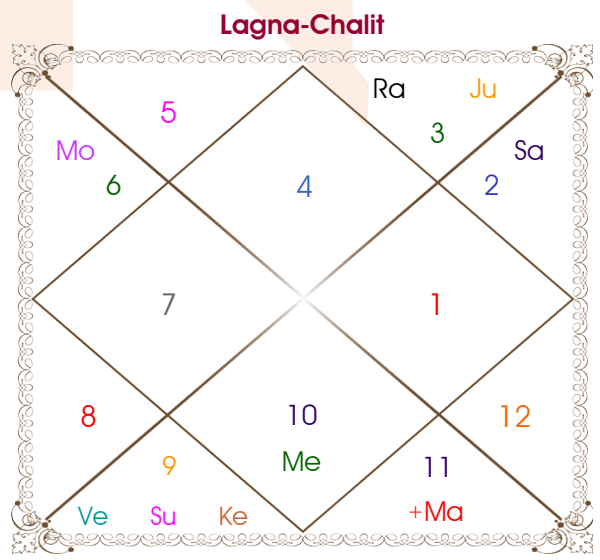

Aditya Choudhary

Rani

Model: Web-FreeMatching

Order No: 121873404

Male : \_\_\_\_\_ Sex \_\_\_\_\_ : Female  
 22/12/1998 : \_\_\_\_\_ Date of Birth \_\_\_\_\_ : 05/01/2002  
 Tuesday : \_\_\_\_\_ Day \_\_\_\_\_ : Saturday  
 Hour 12:54:00 : \_\_\_\_\_ Time of Birth \_\_\_\_\_ : 18:55:00 Hour  
 Ghati 14:21:26 : \_\_\_\_\_ Time of Birth(Ghati) \_\_\_\_\_ : 29:11:59 Ghati  
 India : \_\_\_\_\_ Country \_\_\_\_\_ : India  
 Ghaziabad : \_\_\_\_\_ City \_\_\_\_\_ : Delhi  
 28:40:00 North : \_\_\_\_\_ Latitude \_\_\_\_\_ : 28:39:00 North  
 77:26:00 East : \_\_\_\_\_ Longitude \_\_\_\_\_ : 77:13:00 East  
 82:30:00 East : \_\_\_\_\_ Zone \_\_\_\_\_ : 82:30:00 East  
 Hour -00:20:16 : \_\_\_\_\_ Loc Time Corr \_\_\_\_\_ : -00:21:08 Hour  
 Hour 00:00:00 : \_\_\_\_\_ War Time Corr \_\_\_\_\_ : 00:00:00 Hour  
 07:09:25 : \_\_\_\_\_ Sunrise \_\_\_\_\_ : 07:15:02  
 17:28:08 : \_\_\_\_\_ Sunset \_\_\_\_\_ : 17:38:05  
 23:50:24 : \_\_\_\_\_ Lahiri Ayanamsa \_\_\_\_\_ : 23:52:50

Vimshottari Moon 6Y 0M 7D		Degree	Sign	Pln	Sign	Degree	Vimshottari Moon 7Y 6M 23D	
<b>Rahu</b>		06:23:30	Sag	Sun	Sag	21:08:56	<b>Rahu</b>	
<b>29/12/2011</b>		15:18:27	Cap	Mon	Vir	13:14:50	<b>30/07/2016</b>	
<b>29/12/2029</b>		19:37:49	Vir	Mar	Aqu	26:20:10	<b>31/07/2034</b>	
Rahu	11/09/2014	14:57:59	Sco	Mer	Cap	08:33:01	Rahu	12/04/2019
Jupiter	03/02/2017	26:47:45	Aqu	Jup R	Gem	16:10:12	Jupiter	05/09/2021
Saturn	11/12/2019	19:23:10	Sag	Ven	Sag	19:01:02	Saturn	12/07/2024
Mercury	30/06/2022	02:58:41	Ari R	Sat R	Tau	15:09:57	Mercury	29/01/2027
Ketu	18/07/2023	29:25:45	Can R	Rah R	Gem	03:10:03	Ketu	17/02/2028
Venus	18/07/2026	29:25:45	Cap R	Ket R	Sag	03:10:03	Venus	16/02/2031
Sun	11/06/2027	16:37:59	Cap	Ura	Cap	28:47:39	Sun	11/01/2032
Moon	10/12/2028	06:52:51	Cap	Nep	Cap	13:43:27	Moon	12/07/2033
Mars	29/12/2029	14:55:32	Sco	Plu	Sco	22:19:02	Mars	31/07/2034