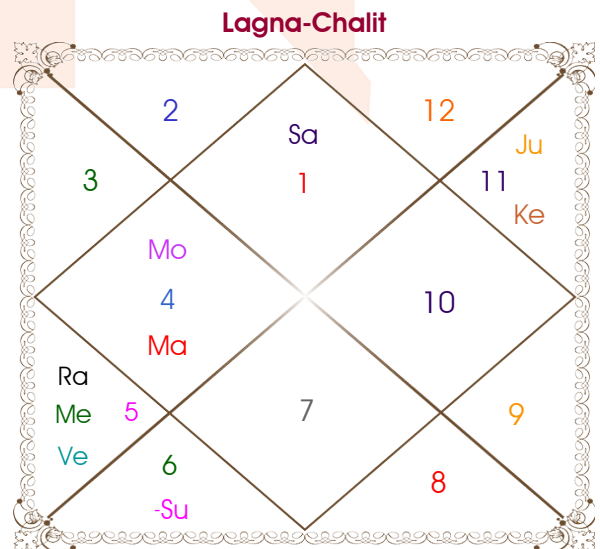

G Jayanth

M Hima Bindu

Model: Web-FreeMatching

Order No: 121871702

Male : \_\_\_\_\_ Sex \_\_\_\_\_ : Female  
 02/05/1994 : \_\_\_\_\_ Date of Birth \_\_\_\_\_ : 17/09/1998  
 Monday : \_\_\_\_\_ Day \_\_\_\_\_ : Thursday  
 Hour 10:48:00 : \_\_\_\_\_ Time of Birth \_\_\_\_\_ : 21:10:00 Hour  
 Ghati 12:51:41 : \_\_\_\_\_ Time of Birth(Ghati) \_\_\_\_\_ : 37:49:16 Ghati  
 India : \_\_\_\_\_ Country \_\_\_\_\_ : India  
 Jhansi : \_\_\_\_\_ City \_\_\_\_\_ : Tirupati  
 25:27:00 North : \_\_\_\_\_ Latitude \_\_\_\_\_ : 13:39:00 North  
 78:34:00 East : \_\_\_\_\_ Longitude \_\_\_\_\_ : 79:25:00 East  
 82:30:00 East : \_\_\_\_\_ Zone \_\_\_\_\_ : 82:30:00 East  
 Hour -00:15:44 : \_\_\_\_\_ Loc Time Corr \_\_\_\_\_ : -00:12:20 Hour  
 Hour 00:00:00 : \_\_\_\_\_ War Time Corr \_\_\_\_\_ : 00:00:00 Hour  
 05:39:19 : \_\_\_\_\_ Sunrise \_\_\_\_\_ : 06:01:26  
 18:46:37 : \_\_\_\_\_ Sunset \_\_\_\_\_ : 18:12:12  
 23:46:54 : \_\_\_\_\_ Lahiri Ayanamsa \_\_\_\_\_ : 23:50:12

Vimshottari Moon 7Y 7M 10D		Degree	Sign	Pln	Sign	Degree	Vimshottari Mercury 4Y 10M 1D	
<b>Rahu</b>		17:48:03	Ari	Sun	Vir	00:42:28	<b>Venus</b>	
<b>11/12/2008</b>		13:11:07	Cap	Mon	Can	26:12:23	<b>20/07/2010</b>	
<b>11/12/2026</b>		19:42:59	Pis	Mar	Can	23:51:41	<b>20/07/2030</b>	
Rahu	24/08/2011	19:55:11	Ari	Mer	Leo	23:34:16	Venus	18/11/2013
Jupiter	16/01/2014	15:46:11	Lib R	Jup R	Aqu	29:00:54	Sun	19/11/2014
Saturn	22/11/2016	13:27:45	Tau	Ven	Leo	19:35:44	Moon	19/07/2016
Mercury	12/06/2019	16:29:28	Aqu	Sat R	Ari	08:52:47	Mars	18/09/2017
Ketu	29/06/2020	00:06:13	Sco R	Rah	Leo	07:35:45	Rahu	18/09/2020
Venus	30/06/2023	00:06:13	Tau R	Ket	Aqu	07:35:45	Jupiter	20/05/2023
Sun	24/05/2024	02:33:42	Cap R	Ura R	Cap	15:21:52	Saturn	20/07/2026
Moon	23/11/2025	29:33:22	Sag R	Nep R	Cap	05:42:07	Mercury	20/05/2029
Mars	11/12/2026	03:20:20	Sco R	Plu	Sco	11:44:58	Ketu	20/07/2030