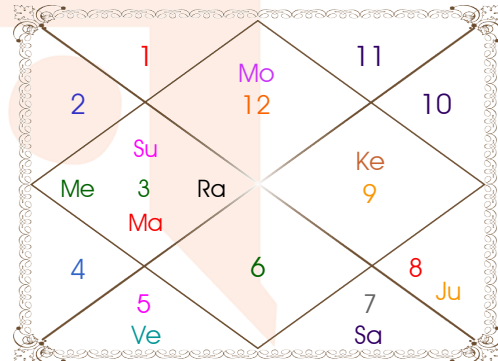

Planetary Degrees and their Positions

Pl	R	C	Rasi	Degree	Speed	Nak	Pad	No.	RL	NL	Sub	Dignity
Asc			Can	15:10:28	398:29:12	Pushya	4	8	Mon	Sat	Jup	---
Sun			Gem	17:05:06	00:57:12	Ardra	4	6	Mer	Rah	Ven	NuSign
Mon			Pis	13:29:16	12:22:16	U Bhad	4	26	Jup	Sat	Rah	NuSign
Mar		C	Gem	09:00:39	00:40:21	Ardra	1	6	Mer	Rah	Jup	EnSign
Mer		C	Gem	09:18:13	02:07:14	Ardra	1	6	Mer	Rah	Jup	OwnSign
Jup	R		Sco	08:27:49	00:04:33	Anuradha	2	17	Mar	Sat	Ven	FrSign
Ven			Leo	01:11:56	00:47:14	Magha	1	10	Sun	Ket	Ven	EnSign
Sat			Lib	04:06:10	00:00:10	Chitra	4	14	Ven	Mar	Ven	Exalted
Rah	R		Gem	01:20:31	00:00:45	Mrgsra	3	5	Mer	Mar	Mer	Exalted
Ket	R		Sag	01:20:31	00:00:45	Moola	1	19	Jup	Ket	Ven	Exalted
Ura	R		Sco	12:09:07	00:01:53	Anuradha	3	17	Mar	Sat	Mar	---
Nep	R		Sag	03:52:33	00:01:34	Moola	2	19	Jup	Ket	Mon	---
Plu	R		Lib	03:05:38	00:00:09	Chitra	3	14	Ven	Mar	Ven	---
Mid Heaven			Ari	26:58:44	--	Krittika	--	3	Mar	Sun	Sun	--

R-Retrograde S-Stationary

C- Combust D-Deep Combust

Rahu : True

Lahiri Ayanamsa : 23:37:19

Lagna-Chalit

Moon Chart

Navamsa Chart

Vimshottari Dasha

Balance of Dasa : Saturn 4 Years 6 Months 10 Days

Sat 19 Years	Mer 17 Years	Ket 7 Years	Ven 20 Years	Sun 6 Years
03/07/1983	12/01/1988	12/01/2005	12/01/2012	12/01/2032
12/01/1988	12/01/2005	12/01/2012	12/01/2032	12/01/2038
00/00/0000	Mer 10/06/1990	Ket 10/06/2005	Ven 14/05/2015	Sun 01/05/2032
00/00/0000	Ket 07/06/1991	Ven 10/08/2006	Sun 13/05/2016	Mon 31/10/2032
00/00/0000	Ven 07/04/1994	Sun 16/12/2006	Mon 12/01/2018	Mar 07/03/2033
00/00/0000	Sun 12/02/1995	Mon 17/07/2007	Mar 14/03/2019	Rah 30/01/2034
00/00/0000	Mon 13/07/1996	Mar 13/12/2007	Rah 14/03/2022	Jup 18/11/2034
00/00/0000	Mar 10/07/1997	Rah 31/12/2008	Jup 12/11/2024	Sat 31/10/2035
03/07/1983	Rah 28/01/2000	Jup 06/12/2009	Sat 12/01/2028	Mer 06/09/2036
Rah 01/07/1985	Jup 05/05/2002	Sat 15/01/2011	Mer 12/11/2030	Ket 12/01/2037
Jup 12/01/1988	Sat 12/01/2005	Mer 12/01/2012	Ket 12/01/2032	Ven 12/01/2038