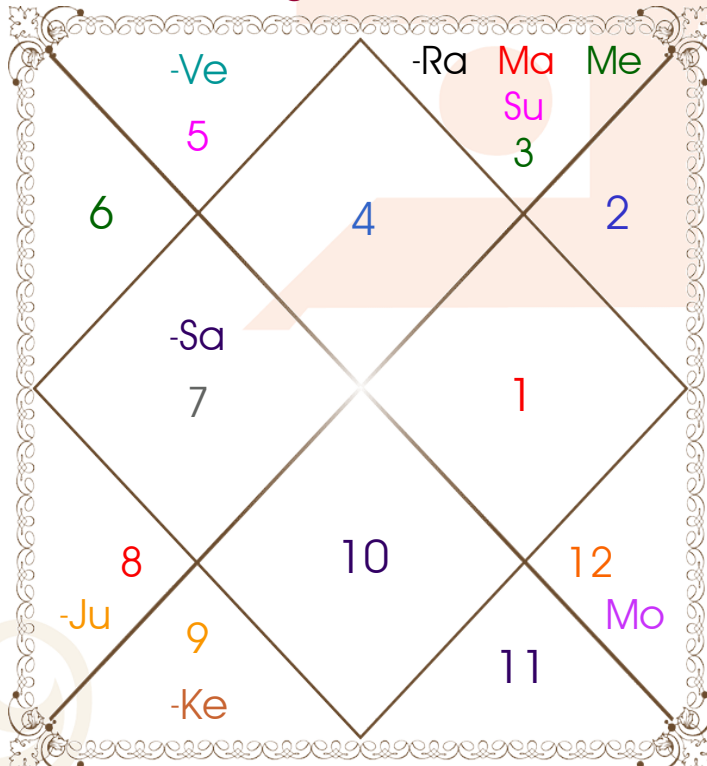

Planetary Degrees and their Positions

Pl	R	C	Rasi	Degree	Speed	Nak	Pad	No.	RL	NL	Sub	Dignity
Asc			Can	15:10:28	398:29:12	Pushya	4	8	Mon	Sat	Jup	---
Sun			Gem	17:05:06	00:57:12	Ardra	4	6	Mer	Rah	Ven	NuSign
Mon			Pis	13:29:16	12:22:16	U Bhad	4	26	Jup	Sat	Rah	NuSign
Mar		C	Gem	09:00:39	00:40:21	Ardra	1	6	Mer	Rah	Jup	EnSign
Mer		C	Gem	09:18:13	02:07:14	Ardra	1	6	Mer	Rah	Jup	OwnSign
Jup	R		Sco	08:27:49	00:04:33	Anuradha	2	17	Mar	Sat	Ven	FrSign
Ven			Leo	01:11:56	00:47:14	Magha	1	10	Sun	Ket	Ven	EnSign
Sat			Lib	04:06:10	00:00:10	Chitra	4	14	Ven	Mar	Ven	Exalted
Rah	R		Gem	01:20:31	00:00:45	Mrgsra	3	5	Mer	Mar	Mer	Exalted
Ket	R		Sag	01:20:31	00:00:45	Moola	1	19	Jup	Ket	Ven	Exalted
Ura	R		Sco	12:09:07	00:01:53	Anuradha	3	17	Mar	Sat	Mar	---
Nep	R		Sag	03:52:33	00:01:34	Moola	2	19	Jup	Ket	Mon	---
Plu	R		Lib	03:05:38	00:00:09	Chitra	3	14	Ven	Mar	Ven	---
Mid Heaven			Ari	26:58:44	--	Krittika	--	3	Mar	Sun	Sun	--

R-Retrograde S-Stationary

C- Combust D-Deep Combust

Rahu : True

Lahiri Ayanamsa : 23:37:19

Lagna-Chalit