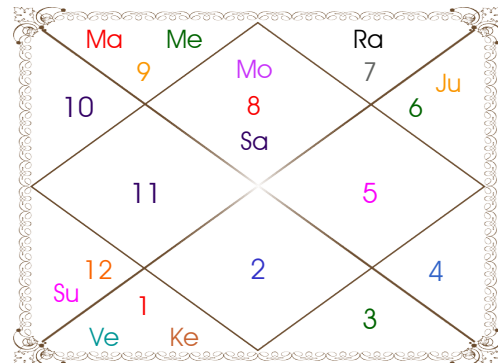

Planetary Degrees and their Positions

Pl	R	C	Rasi	Degree	Speed	Nak	Pad	No.	RL	NL	Sub	Dignity
Asc			Can	15:10:28	398:29:12	Pushya	4	8	Mon	Sat	Jup	---
Sun			Gem	17:05:06	00:57:12	Ardra	4	6	Mer	Rah	Ven	NuSign
Mon			Pis	13:29:16	12:22:16	U Bhad	4	26	Jup	Sat	Rah	NuSign
Mar		C	Gem	09:00:39	00:40:21	Ardra	1	6	Mer	Rah	Jup	EnSign
Mer		C	Gem	09:18:13	02:07:14	Ardra	1	6	Mer	Rah	Jup	OwnSign
Jup	R		Sco	08:27:49	00:04:33	Anuradha	2	17	Mar	Sat	Ven	FrSign
Ven			Leo	01:11:56	00:47:14	Magha	1	10	Sun	Ket	Ven	EnSign
Sat			Lib	04:06:10	00:00:10	Chitra	4	14	Ven	Mar	Ven	Exalted
Rah	R		Gem	01:20:31	00:00:45	Mrgsra	3	5	Mer	Mar	Mer	Exalted
Ket	R		Sag	01:20:31	00:00:45	Moola	1	19	Jup	Ket	Ven	Exalted
Ura	R		Sco	12:09:07	00:01:53	Anuradha	3	17	Mar	Sat	Mar	---
Nep	R		Sag	03:52:33	00:01:34	Moola	2	19	Jup	Ket	Mon	---
Plu	R		Lib	03:05:38	00:00:09	Chitra	3	14	Ven	Mar	Ven	---
Mid Heaven			Ari	26:58:44	--	Krittika	--	3	Mar	Sun	Sun	--

R-Retrograde S-Stationary

C- Combust D-Deep Combust

Rahu : True

Lahiri Ayanamsa : 23:37:19

Lagna-Chalit

Moon Chart

Navamsa Chart

Vimshottari Dasha