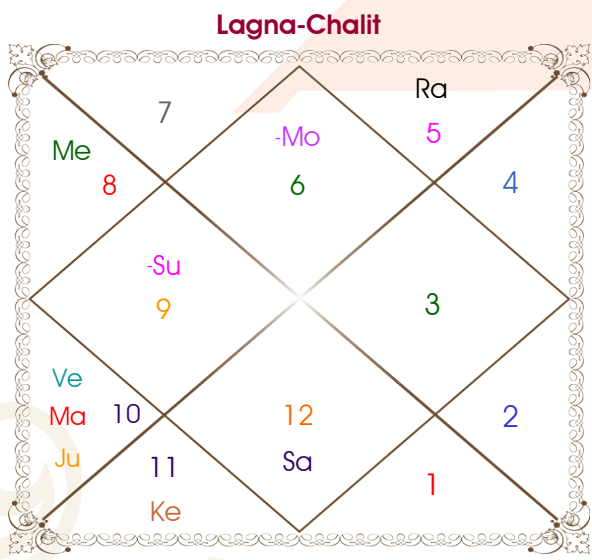

Akhilesh

Varshini

Model: Web-FreeMatching

Order No: 121867408

Male : \_\_\_\_\_ Sex \_\_\_\_\_ : Female  
 21-22/12/1997 : \_\_\_\_\_ Date of Birth \_\_\_\_\_ : 16/06/1997  
 Sun-Monday : \_\_\_\_\_ Day \_\_\_\_\_ : Monday  
 Hour 01:42:00 : \_\_\_\_\_ Time of Birth \_\_\_\_\_ : 12:20:00 Hour  
 Ghati 46:26:46 : \_\_\_\_\_ Time of Birth(Ghati) \_\_\_\_\_ : 15:46:16 Ghati  
 India : \_\_\_\_\_ Country \_\_\_\_\_ : India  
 Mumbai : \_\_\_\_\_ City \_\_\_\_\_ : Tirupattur  
 18:58:00 North : \_\_\_\_\_ Latitude \_\_\_\_\_ : 10:07:00 North  
 72:50:00 East : \_\_\_\_\_ Longitude \_\_\_\_\_ : 78:39:00 East  
 82:30:00 East : \_\_\_\_\_ Zone \_\_\_\_\_ : 82:30:00 East  
 Hour -00:38:40 : \_\_\_\_\_ Loc Time Corr \_\_\_\_\_ : -00:15:24 Hour  
 Hour 00:00:00 : \_\_\_\_\_ War Time Corr \_\_\_\_\_ : 00:00:00 Hour  
 07:07:17 : \_\_\_\_\_ Sunrise \_\_\_\_\_ : 05:54:53  
 18:06:50 : \_\_\_\_\_ Sunset \_\_\_\_\_ : 18:37:15  
 23:49:39 : \_\_\_\_\_ Lahiri Ayanamsa \_\_\_\_\_ : 23:49:15

## Ashtakoot Guna Chart

Koot	Male	Female	Max	Mark	Dosha	Area
Varan	Vaishya	Shoodra	1	1.00	--	Deeds
Vashya	Manav	Manav	2	2.00	--	Nature
Tara	Mitra	Vipat	3	1.50	--	Destiny
Yoni	Gau	Vyaghr	4	0.00	--	Sex Life
Maitri	Mercury	Venus	5	5.00	--	Relationship
Gana	Manushya	Rakshas	6	0.00	Yes	Sociality
Bhakut	Virgo	Libra	7	0.00	Yes	Life Style
Nadi	Adya	Madhya	8	8.00	--	Kids/Health
<b>Total:</b>			<b>36</b>	<b>17.50</b>		