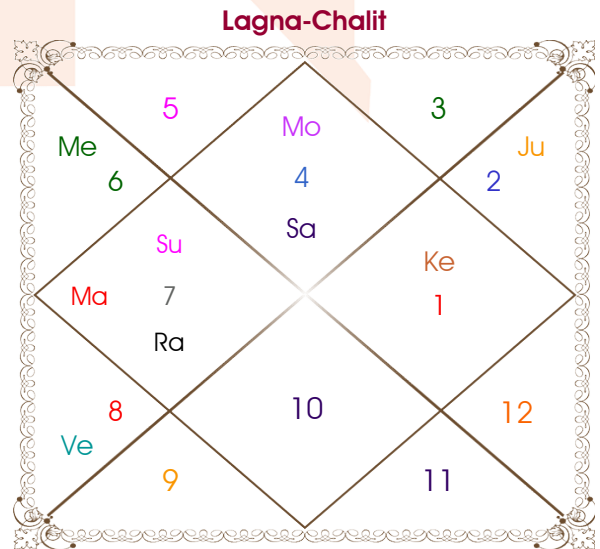

Yogesh Sharma

Manorama Sharma

Model: Web-FreeMatching

Order No: 121858713

Male : \_\_\_\_\_ Sex \_\_\_\_\_ : Female  
 18/05/1973 : \_\_\_\_\_ Date of Birth \_\_\_\_\_ : 17-18/10/1976  
 Friday : \_\_\_\_\_ Day \_\_\_\_\_ : Sun-Monday  
 Hour 20:00:00 : \_\_\_\_\_ Time of Birth \_\_\_\_\_ : 00:10:00 Hour  
 Ghati 36:14:00 : \_\_\_\_\_ Time of Birth(Ghati) \_\_\_\_\_ : 44:30:17 Ghati  
 India : \_\_\_\_\_ Country \_\_\_\_\_ : India  
 Barsana : \_\_\_\_\_ City \_\_\_\_\_ : Delhi  
 27:38:00 North : \_\_\_\_\_ Latitude \_\_\_\_\_ : 28:39:00 North  
 77:22:00 East : \_\_\_\_\_ Longitude \_\_\_\_\_ : 77:13:00 East  
 82:30:00 East : \_\_\_\_\_ Zone \_\_\_\_\_ : 82:30:00 East  
 Hour -00:20:32 : \_\_\_\_\_ Loc Time Corr \_\_\_\_\_ : -00:21:08 Hour  
 Hour 00:00:00 : \_\_\_\_\_ War Time Corr \_\_\_\_\_ : 00:00:00 Hour  
 05:30:24 : \_\_\_\_\_ Sunrise \_\_\_\_\_ : 06:23:18  
 19:03:17 : \_\_\_\_\_ Sunset \_\_\_\_\_ : 17:49:25  
 23:29:22 : \_\_\_\_\_ Lahiri Ayanamsa \_\_\_\_\_ : 23:32:07

## Ashtakoot Guna Chart

Koot	Male	Female	Max	Mark	Dosha	Area
Varan	Vipra	Vipra	1	1.00	--	Deeds
Vashya	Keetak	Jalchar	2	1.00	--	Nature
Tara	Janma	Janma	3	3.00	--	Destiny
Yoni	Mrig	Marjar	4	2.00	--	Sex Life
Maitri	Mars	Moon	5	4.00	--	Relationship
Gana	Rakshas	Rakshas	6	6.00	--	Sociality
Bhakut	Scorpio	Cancer	7	0.00	Yes	Life Style
Nadi	Adya	Antya	8	8.00	--	Kids/Health
<b>Total:</b>			<b>36</b>	<b>25.00</b>		