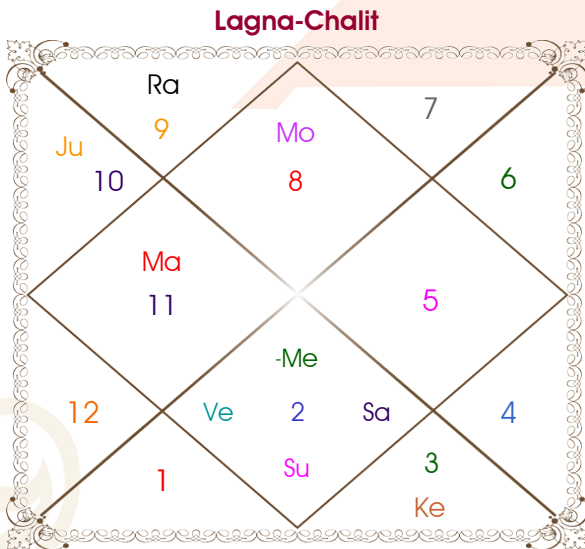

Yogesh Sharma

Manorama Sharma

Model: Web-FreeMatching

Order No: 121858713

Male : \_\_\_\_\_ Sex \_\_\_\_\_ : Female  
 18/05/1973 : \_\_\_\_\_ Date of Birth \_\_\_\_\_ : 17-18/10/1976  
 Friday : \_\_\_\_\_ Day \_\_\_\_\_ : Sun-Monday  
 Hour 20:00:00 : \_\_\_\_\_ Time of Birth \_\_\_\_\_ : 00:10:00 Hour  
 Ghati 36:14:00 : \_\_\_\_\_ Time of Birth(Ghati) \_\_\_\_\_ : 44:30:17 Ghati  
 India : \_\_\_\_\_ Country \_\_\_\_\_ : India  
 Barsana : \_\_\_\_\_ City \_\_\_\_\_ : Delhi  
 27:38:00 North : \_\_\_\_\_ Latitude \_\_\_\_\_ : 28:39:00 North  
 77:22:00 East : \_\_\_\_\_ Longitude \_\_\_\_\_ : 77:13:00 East  
 82:30:00 East : \_\_\_\_\_ Zone \_\_\_\_\_ : 82:30:00 East  
 Hour -00:20:32 : \_\_\_\_\_ Loc Time Corr \_\_\_\_\_ : -00:21:08 Hour  
 Hour 00:00:00 : \_\_\_\_\_ War Time Corr \_\_\_\_\_ : 00:00:00 Hour  
 05:30:24 : \_\_\_\_\_ Sunrise \_\_\_\_\_ : 06:23:18  
 19:03:17 : \_\_\_\_\_ Sunset \_\_\_\_\_ : 17:49:25  
 23:29:22 : \_\_\_\_\_ Lahiri Ayanamsa \_\_\_\_\_ : 23:32:07

## Ashtakoot Guna Chart

Koot	Male	Female	Max	Mark	Dosha	Area
Varan	Vipra	Vipra	1	1.00	--	Deeds
Vashya	Keetak	Jalchar	2	1.00	--	Nature
Tara	Janma	Janma	3	3.00	--	Destiny
Yoni	Mrig	Marjar	4	2.00	--	Sex Life
Maitri	Mars	Moon	5	4.00	--	Relationship
Gana	Rakshas	Rakshas	6	6.00	--	Sociality
Bhakut	Scorpio	Cancer	7	0.00	Yes	Life Style
Nadi	Adya	Antya	8	8.00	--	Kids/Health
<b>Total:</b>			<b>36</b>	<b>25.00</b>		