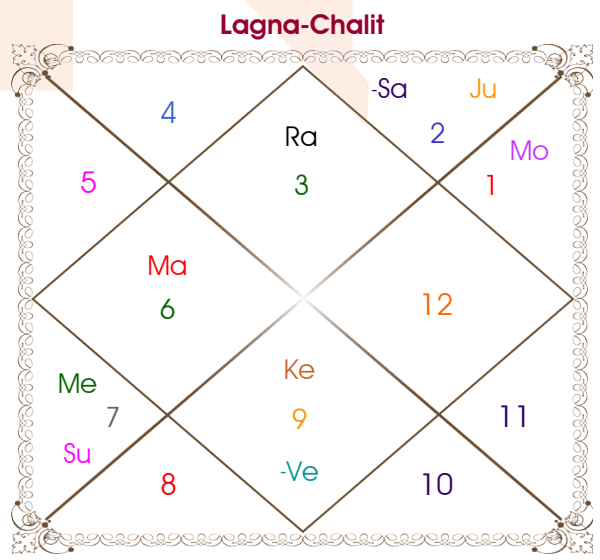

Madhav sharma

Ekta pandey

Model: Web-FreeMatching

Order No: 121858604

Male : \_\_\_\_\_ Sex \_\_\_\_\_ : Female  
 19/12/1997 : \_\_\_\_\_ Date of Birth \_\_\_\_\_ : 11/11/2000  
 Friday : \_\_\_\_\_ Day \_\_\_\_\_ : Saturday  
 Hour 17:20:00 : \_\_\_\_\_ Time of Birth \_\_\_\_\_ : 21:05:00 Hour  
 Ghati 25:30:49 : \_\_\_\_\_ Time of Birth(Ghati) \_\_\_\_\_ : 36:03:25 Ghati  
 India : \_\_\_\_\_ Country \_\_\_\_\_ : India  
 Meerut : \_\_\_\_\_ City \_\_\_\_\_ : Rohtasgarh  
 29:00:00 North : \_\_\_\_\_ Latitude \_\_\_\_\_ : 24:36:00 North  
 77:42:00 East : \_\_\_\_\_ Longitude \_\_\_\_\_ : 83:59:00 East  
 82:30:00 East : \_\_\_\_\_ Zone \_\_\_\_\_ : 82:30:00 East  
 Hour -00:19:12 : \_\_\_\_\_ Loc Time Corr \_\_\_\_\_ : 00:05:56 Hour  
 Hour 00:00:00 : \_\_\_\_\_ War Time Corr \_\_\_\_\_ : 00:00:00 Hour  
 07:07:40 : \_\_\_\_\_ Sunrise \_\_\_\_\_ : 06:07:37  
 17:25:00 : \_\_\_\_\_ Sunset \_\_\_\_\_ : 17:08:35  
 23:49:38 : \_\_\_\_\_ Lahiri Ayanamsa \_\_\_\_\_ : 23:51:51

Vimshottari Ketu 3Y 0M 3D		Degree	Sign	Pln	Sign	Degree	Vimshottari Venus 6Y 1M 9D	
Sun		03:36:24	Gem	Asc	Gem	24:13:18	Mars	
23/12/2020		03:47:06	Sag	Sun	Lib	25:41:19	22/12/2022	
23/12/2026		07:36:00	Leo	Mon	Ari	22:35:39	21/12/2029	
Sun	11/04/2021	07:07:28	Cap	Mar	Vir	10:47:23	Mars	20/05/2023
Moon	11/10/2021	28:39:20	Sco R	Mer	Lib	07:10:23	Rahu	06/06/2024
Mars	16/02/2022	25:55:37	Cap	Jup R	Tau	14:27:26	Jupiter	13/05/2025
Rahu	10/01/2023	09:03:00	Cap	Ven	Sag	04:24:08	Saturn	22/06/2026
Jupiter	30/10/2023	19:42:56	Pis	Sat R	Tau	04:15:54	Mercury	19/06/2027
Saturn	11/10/2024	19:47:47	Leo R	Rah R	Gem	23:13:50	Ketu	15/11/2027
Mercury	17/08/2025	19:47:47	Aqu R	Ket R	Sag	23:13:50	Venus	14/01/2029
Ketu	23/12/2025	12:39:01	Cap	Ura	Cap	23:08:26	Sun	22/05/2029
Venus	23/12/2026	04:40:36	Cap	Nep	Cap	10:07:53	Moon	21/12/2029
		12:29:16	Sco	Plu	Sco	18:00:02		