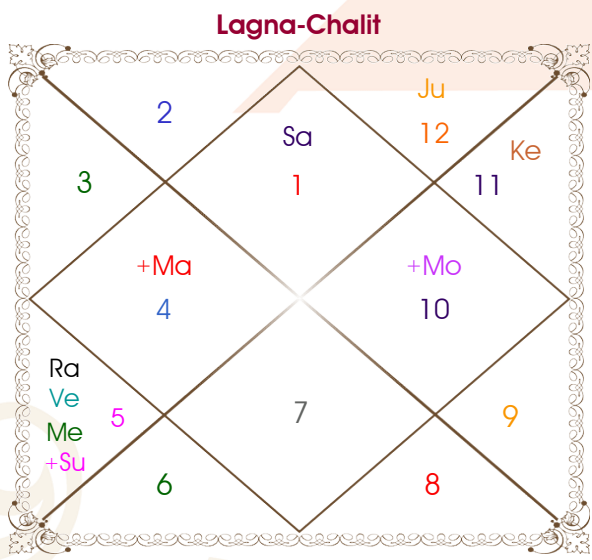

Garvit Bareja

Komal solanki

Model: Web-FreeMatching

Order No: 121856507

Male : _____ Sex _____ : Female
 04/09/1998 : _____ Date of Birth _____ : 22/04/1999
 Friday : _____ Day _____ : Thursday
 Hour 20:54:00 : _____ Time of Birth _____ : 20:40:00 Hour
 Ghati 37:13:47 : _____ Time of Birth(Ghati) _____ : 37:06:20 Ghati
 India : _____ Country _____ : India
 Delhi : _____ City _____ : Delhi
 28:39:00 North : _____ Latitude _____ : 28:39:00 North
 77:13:00 East : _____ Longitude _____ : 77:13:00 East
 82:30:00 East : _____ Zone _____ : 82:30:00 East
 Hour -00:21:08 : _____ Loc Time Corr _____ : -00:21:08 Hour
 Hour 00:00:00 : _____ War Time Corr _____ : 00:00:00 Hour
 06:00:29 : _____ Sunrise _____ : 05:49:28
 18:39:30 : _____ Sunset _____ : 18:50:33
 23:50:11 : _____ Lahiri Ayanamsa _____ : 23:50:38

Ashtakoot Guna Chart

| Koot | Male | Female | Max | Mark | Dosha | Area |
|---------------|-----------|---------|-----------|--------------|-------|--------------|
| Varan | Vaishya | Vipra | 1 | 0.00 | -- | Deeds |
| Vashya | Jalchar | Jalchar | 2 | 2.00 | -- | Nature |
| Tara | Vadha | Kshem | 3 | 1.50 | -- | Destiny |
| Yoni | Simha | Mesh | 4 | 1.00 | -- | Sex Life |
| Maitri | Saturn | Moon | 5 | 0.50 | -- | Relationship |
| Gana | Rakshas | Deva | 6 | 1.00 | -- | Sociality |
| Bhakut | Capricorn | Cancer | 7 | 7.00 | -- | Life Style |
| Nadi | Madhya | Madhya | 8 | 0.00 | Yes | Kids/Health |
| Total: | | | 36 | 13.00 | | |