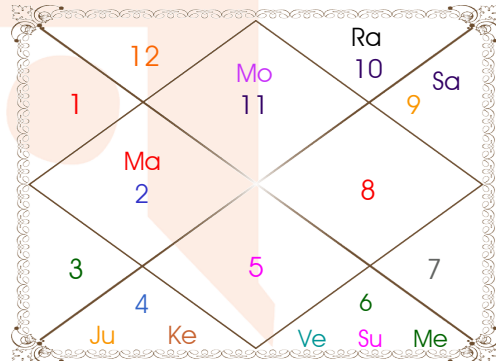

Latitude _____: 28:59:00 North
Longitude _____: 77:01:00 East
Zone _____: 82:30:00 East
Loc Time Corr _____: -00:21:56 Hour
War Time Corr _____: 00:00:00 Hour
Local Mean Time ____: 08:58:04 Hour
Equation of Time ____: 00:10:30 Hour
Siderial Time _____: 09:40:30 Hour
Sunrise _____: 06:15:23 Hour
Sunset _____: 18:07:01 Hour
Day Duration _____: 11:51:38 Hour
Sun Pos. (Ayan) _____: Dakshinayan
Sun Pos. (Gola) _____: Dakshin
Season _____: Sharad
Sun Degree _____: 14:58:20 Virgo
Ascendent Degree ____: 24:01:50 Libra

Planetary Degrees and their Positions

Pl	R	C	Rasi	Degree	Speed	Nak	Pad	No.	RL	NL	Sub	Dignity
Asc			Lib	24:01:50	306:42:37	Visakha	2	16	Ven	Jup	Mer	---
Sun			Vir	14:58:20	00:59:00	Hasta	2	13	Mer	Mon	Jup	NuSign
Mon			Aqu	14:13:24	13:38:30	Satbisha	3	24	Sat	Rah	Mer	NuSign
Mar			Tau	18:27:19	00:14:33	Rohini	3	4	Ven	Mon	Mer	NuSign
Mer			Vir	00:13:20	01:37:57	U Phal	2	12	Mer	Sun	Rah	Exalted
Jup			Can	14:45:20	00:09:27	Pushya	4	8	Mon	Sat	Rah	Exalted
Ven			Vir	07:04:48	01:14:49	U Phal	4	12	Mer	Sun	Ket	Dblitted
Sat			Sag	25:02:21	00:00:53	P Sadha	4	20	Jup	Ven	Mer	NuSign
Rah	R		Cap	11:37:32	00:05:14	Sravna	1	22	Sat	Mon	Mar	FrSign
Ket	R		Can	11:37:32	00:05:14	Pushya	3	8	Mon	Sat	Mon	FrSign
Ura			Sag	11:59:53	00:00:53	Moola	4	19	Jup	Ket	Mer	---
Nep			Sag	18:05:08	00:00:17	P Sadha	2	20	Jup	Ven	Mar	---
Plu			Lib	22:28:47	00:02:01	Visakha	1	16	Ven	Jup	Sat	---
Mid Heaven			Can	29:02:58	--	Aslesa	--	9	Mon	Mer	Sat	--

R-Retrograde S-Stationary

C- Combust D-Deep Combust

Rahu : True

Lahiri Ayanamsa : 23:43:54

Lagna-Chalit

Moon Chart

Navamsa Chart

Vimshottari Dasha

- ❖ The above dasa periods have been computed on the basis of Moon Degree. However, as per bhayat / bhabhog the balance of dasa is **Rah 7 Y 8 M 22 D**.
- ❖ The Dates given for Dasa periods show their endings. Divisions of Vimshottari Dasa for Complete 120 years are given here without any consideration of longevity.