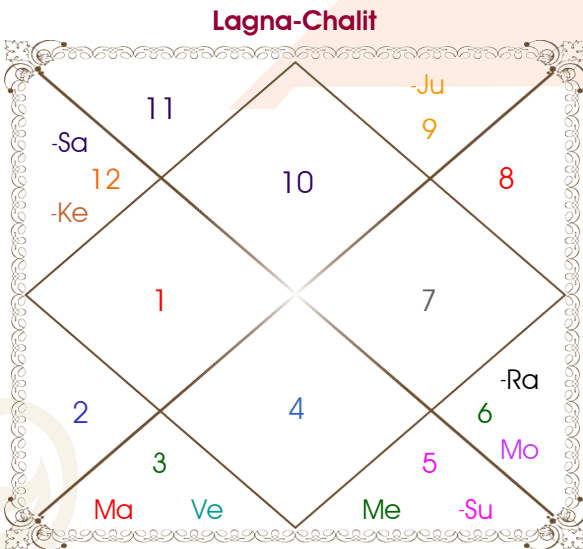

Aditya

Anjali

Model: Web-FreeMatching

Order No: 121854302

Male : \_\_\_\_\_ Sex \_\_\_\_\_ : Female  
 18/08/1996 : \_\_\_\_\_ Date of Birth \_\_\_\_\_ : 29/06/1997  
 Sunday : \_\_\_\_\_ Day \_\_\_\_\_ : Sunday  
 Hour 17:40:00 : \_\_\_\_\_ Time of Birth \_\_\_\_\_ : 15:55:00 Hour  
 Ghati 31:03:19 : \_\_\_\_\_ Time of Birth(Ghati) \_\_\_\_\_ : 27:29:54 Ghati  
 India : \_\_\_\_\_ Country \_\_\_\_\_ : India  
 Kolkata : \_\_\_\_\_ City \_\_\_\_\_ : Agra  
 22:34:00 North : \_\_\_\_\_ Latitude \_\_\_\_\_ : 27:09:00 North  
 88:21:00 East : \_\_\_\_\_ Longitude \_\_\_\_\_ : 78:00:00 East  
 82:30:00 East : \_\_\_\_\_ Zone \_\_\_\_\_ : 82:30:00 East  
 Hour 00:23:24 : \_\_\_\_\_ Loc Time Corr \_\_\_\_\_ : -00:18:00 Hour  
 Hour 00:00:00 : \_\_\_\_\_ War Time Corr \_\_\_\_\_ : 00:00:00 Hour  
 05:14:40 : \_\_\_\_\_ Sunrise \_\_\_\_\_ : 05:26:28  
 18:05:41 : \_\_\_\_\_ Sunset \_\_\_\_\_ : 19:16:15  
 23:48:40 : \_\_\_\_\_ Lahiri Ayanamsa \_\_\_\_\_ : 23:49:18

Vimshottari Moon 3Y 6M 18D		Degree	Sign	Pln	Sign	Degree	Vimshottari Ketu 2Y 6M 17D	
Jupiter		02:00:27	Leo	Sun	Gem	13:53:25	Moon	
08/03/2025		18:35:51	Vir	Mon	Ari	08:28:52	15/01/2026	
08/03/2041		21:55:03	Gem	Mar	Vir	10:46:59	16/01/2036	
Jupiter	26/04/2027	29:09:04	Leo	Mer	Gem	18:18:32	Moon	15/11/2026
Saturn	06/11/2029	14:24:56	Sag R	Jup R	Cap	27:31:30	Mars	17/06/2027
Mercury	12/02/2032	16:16:42	Gem	Ven	Can	06:58:41	Rahu	15/12/2028
Ketu	18/01/2033	12:49:12	Pis R	Sat	Pis	25:36:29	Jupiter	16/04/2030
Venus	19/09/2035	14:47:59	Vir	Rah R	Leo	29:13:18	Saturn	16/11/2031
Sun	07/07/2036	14:47:59	Pis	Ket R	Aqu	29:13:18	Mercury	16/04/2033
Moon	06/11/2037	07:51:50	Cap R	Ura R	Cap	14:00:50	Ketu	15/11/2033
Mars	13/10/2038	01:46:08	Cap R	Nep R	Cap	05:19:15	Venus	17/07/2035
Rahu	08/03/2041	06:32:26	Sco	Plu R	Sco	09:31:17	Sun	16/01/2036