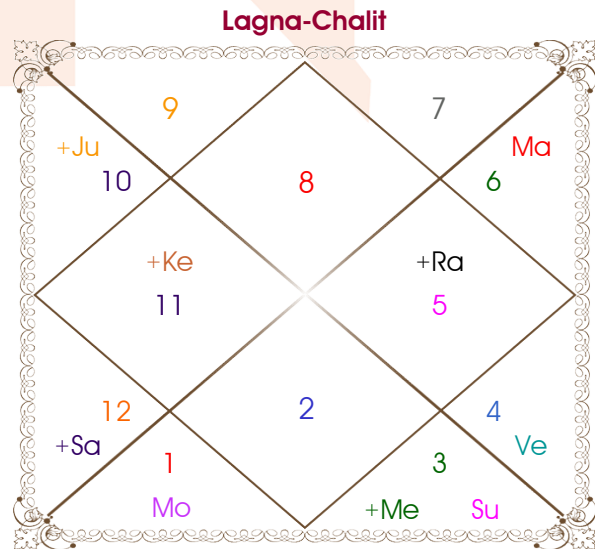

Aditya

Anjali

Model: Web-FreeMatching

Order No: 121854302

Male : \_\_\_\_\_ Sex \_\_\_\_\_ : Female  
 18/08/1996 : \_\_\_\_\_ Date of Birth \_\_\_\_\_ : 29/06/1997  
 Sunday : \_\_\_\_\_ Day \_\_\_\_\_ : Sunday  
 Hour 17:40:00 : \_\_\_\_\_ Time of Birth \_\_\_\_\_ : 15:55:00 Hour  
 Ghati 31:03:19 : \_\_\_\_\_ Time of Birth(Ghati) \_\_\_\_\_ : 27:29:54 Ghati  
 India : \_\_\_\_\_ Country \_\_\_\_\_ : India  
 Kolkata : \_\_\_\_\_ City \_\_\_\_\_ : Agra  
 22:34:00 North : \_\_\_\_\_ Latitude \_\_\_\_\_ : 27:09:00 North  
 88:21:00 East : \_\_\_\_\_ Longitude \_\_\_\_\_ : 78:00:00 East  
 82:30:00 East : \_\_\_\_\_ Zone \_\_\_\_\_ : 82:30:00 East  
 Hour 00:23:24 : \_\_\_\_\_ Loc Time Corr \_\_\_\_\_ : -00:18:00 Hour  
 Hour 00:00:00 : \_\_\_\_\_ War Time Corr \_\_\_\_\_ : 00:00:00 Hour  
 05:14:40 : \_\_\_\_\_ Sunrise \_\_\_\_\_ : 05:26:28  
 18:05:41 : \_\_\_\_\_ Sunset \_\_\_\_\_ : 19:16:15  
 23:48:40 : \_\_\_\_\_ Lahiri Ayanamsa \_\_\_\_\_ : 23:49:18

Vimshottari Moon 3Y 6M 18D		Degree	Sign	Pln	Sign	Degree	Vimshottari Ketu 2Y 6M 17D	
Jupiter		02:00:27	Leo	Sun	Gem	13:53:25	Moon	
08/03/2025		18:35:51	Vir	Mon	Ari	08:28:52	15/01/2026	
08/03/2041		21:55:03	Gem	Mar	Vir	10:46:59	16/01/2036	
Jupiter	26/04/2027	29:09:04	Leo	Mer	Gem	18:18:32	Moon	15/11/2026
Saturn	06/11/2029	14:24:56	Sag R	Jup R	Cap	27:31:30	Mars	17/06/2027
Mercury	12/02/2032	16:16:42	Gem	Ven	Can	06:58:41	Rahu	15/12/2028
Ketu	18/01/2033	12:49:12	Pis R	Sat	Pis	25:36:29	Jupiter	16/04/2030
Venus	19/09/2035	14:47:59	Vir	Rah R	Leo	29:13:18	Saturn	16/11/2031
Sun	07/07/2036	14:47:59	Pis	Ket R	Aqu	29:13:18	Mercury	16/04/2033
Moon	06/11/2037	07:51:50	Cap R	Ura R	Cap	14:00:50	Ketu	15/11/2033
Mars	13/10/2038	01:46:08	Cap R	Nep R	Cap	05:19:15	Venus	17/07/2035
Rahu	08/03/2041	06:32:26	Sco	Plu R	Sco	09:31:17	Sun	16/01/2036