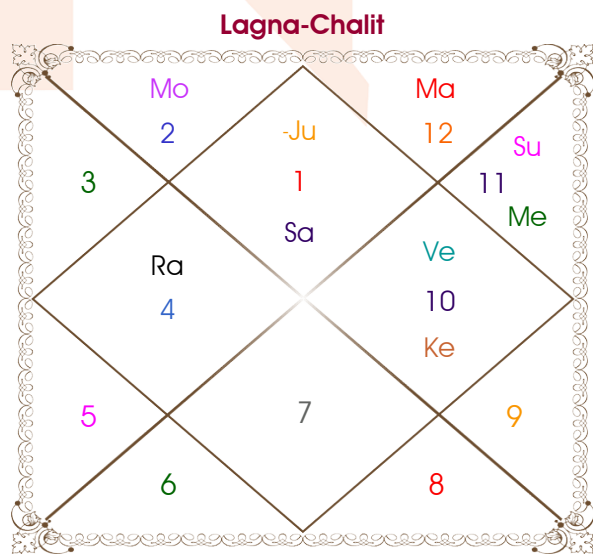

Shalu Shukla

Rohit Tiwari

Model: Web-FreeMatching

Order No: 121845604

Male : \_\_\_\_\_ Sex \_\_\_\_\_ : Female  
 20/03/2002 : \_\_\_\_\_ Date of Birth \_\_\_\_\_ : 14/02/2000  
 Wednesday : \_\_\_\_\_ Day \_\_\_\_\_ : Monday  
 Hour 09:25:48 : \_\_\_\_\_ Time of Birth \_\_\_\_\_ : 10:54:35 Hour  
 Ghati 08:00:53 : \_\_\_\_\_ Time of Birth(Ghati) \_\_\_\_\_ : 10:20:42 Ghati  
 India : \_\_\_\_\_ Country \_\_\_\_\_ : India  
 Kanpur : \_\_\_\_\_ City \_\_\_\_\_ : Bihar  
 26:27:00 North : \_\_\_\_\_ Latitude \_\_\_\_\_ : 26:38:00 North  
 80:19:00 East : \_\_\_\_\_ Longitude \_\_\_\_\_ : 84:54:00 East  
 82:30:00 East : \_\_\_\_\_ Zone \_\_\_\_\_ : 82:30:00 East  
 Hour -00:08:44 : \_\_\_\_\_ Loc Time Corr \_\_\_\_\_ : 00:09:36 Hour  
 Hour 00:00:00 : \_\_\_\_\_ War Time Corr \_\_\_\_\_ : 00:00:00 Hour  
 06:13:26 : \_\_\_\_\_ Sunrise \_\_\_\_\_ : 06:28:11  
 18:19:36 : \_\_\_\_\_ Sunset \_\_\_\_\_ : 17:41:21  
 23:53:00 : \_\_\_\_\_ Lahiri Ayanamsa \_\_\_\_\_ : 23:51:18

Vimshottari Moon 8Y 0M 8D		Degree	Sign	Pln	Sign	Degree	Vimshottari Moon 4Y 5M 17D	
<b>Rahu</b>		05:33:01	Tau	Asc	Ari	27:37:19	<b>Rahu</b>	
<b>28/03/2017</b>		05:28:54	Pis	Sun	Aqu	00:57:56	<b>02/08/2011</b>	
<b>29/03/2035</b>		12:38:05	Tau	Mon	Tau	17:22:53	<b>02/08/2029</b>	
Rahu	10/12/2019	19:09:25	Ari	Mar	Pis	07:48:27	Rahu	14/04/2014
Jupiter	04/05/2022	19:13:41	Aqu	Mer	Aqu	19:03:35	Jupiter	07/09/2016
Saturn	10/03/2025	12:17:46	Gem	Jup	Ari	06:02:06	Saturn	15/07/2019
Mercury	28/09/2027	21:08:28	Pis	Ven	Cap	01:14:47	Mercury	31/01/2022
Ketu	15/10/2028	15:36:38	Tau	Sat	Ari	17:25:59	Ketu	19/02/2023
Venus	16/10/2031	27:33:38	Tau R	Rah	Can	09:41:42	Ketu	19/02/2026
Sun	08/09/2032	27:33:38	Sco R	Ket	Cap	09:41:42	Venus	19/02/2027
Moon	10/03/2034	02:50:55	Aqu	Ura	Cap	23:24:13	Sun	13/01/2027
Mars	29/03/2035	16:19:02	Cap	Nep	Cap	10:58:05	Moon	14/07/2028
		23:44:44	Sco	Plu	Sco	18:47:10	Mars	02/08/2029