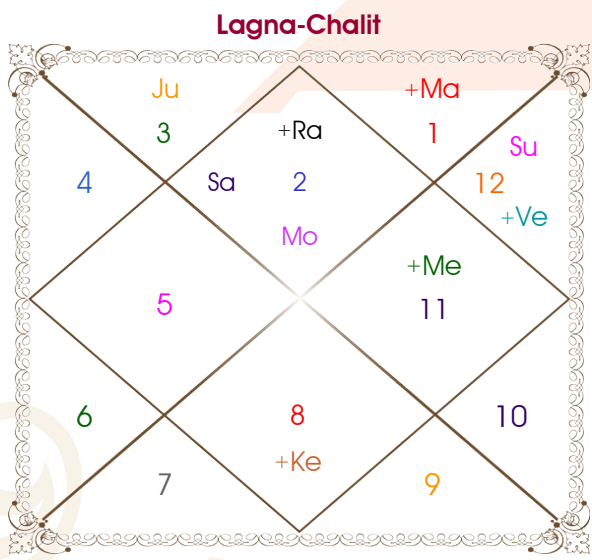

Shalu Shukla

Rohit Tiwari

Model: Web-FreeMatching

Order No: 121845604

Male : \_\_\_\_\_ Sex \_\_\_\_\_ : Female  
 20/03/2002 : \_\_\_\_\_ Date of Birth \_\_\_\_\_ : 14/02/2000  
 Wednesday : \_\_\_\_\_ Day \_\_\_\_\_ : Monday  
 Hour 09:25:48 : \_\_\_\_\_ Time of Birth \_\_\_\_\_ : 10:54:35 Hour  
 Ghati 08:00:53 : \_\_\_\_\_ Time of Birth(Ghati) \_\_\_\_\_ : 10:20:42 Ghati  
 India : \_\_\_\_\_ Country \_\_\_\_\_ : India  
 Kanpur : \_\_\_\_\_ City \_\_\_\_\_ : Bihar  
 26:27:00 North : \_\_\_\_\_ Latitude \_\_\_\_\_ : 26:38:00 North  
 80:19:00 East : \_\_\_\_\_ Longitude \_\_\_\_\_ : 84:54:00 East  
 82:30:00 East : \_\_\_\_\_ Zone \_\_\_\_\_ : 82:30:00 East  
 Hour -00:08:44 : \_\_\_\_\_ Loc Time Corr \_\_\_\_\_ : 00:09:36 Hour  
 Hour 00:00:00 : \_\_\_\_\_ War Time Corr \_\_\_\_\_ : 00:00:00 Hour  
 06:13:26 : \_\_\_\_\_ Sunrise \_\_\_\_\_ : 06:28:11  
 18:19:36 : \_\_\_\_\_ Sunset \_\_\_\_\_ : 17:41:21  
 23:53:00 : \_\_\_\_\_ Lahiri Ayanamsa \_\_\_\_\_ : 23:51:18

## Ashtakoot Guna Chart

Koot	Male	Female	Max	Mark	Dosha	Area
Varan	Vaishya	Vaishya	1	1.00	--	Deeds
Vashya	Chatushpad	Chatushpad	2	2.00	--	Nature
Tara	Janma	Janma	3	3.00	--	Destiny
Yoni	Sarp	Sarp	4	4.00	--	Sex Life
Maitri	Venus	Venus	5	5.00	--	Relationship
Gana	Manushya	Manushya	6	6.00	--	Sociality
Bhakut	Taurus	Taurus	7	7.00	--	Life Style
Nadi	Antya	Antya	8	0.00	Yes	Kids/Health
<b>Total:</b>			<b>36</b>	<b>28.00</b>		