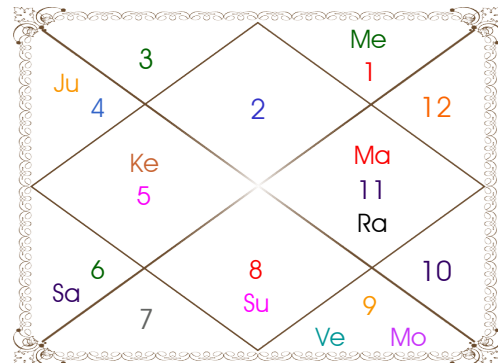

Planetary Degrees and their Positions

Pl	R	C	Rasi	Degree	Speed	Nak	Pad	No.	RL	NL	Sub	Dignity
Asc			Aqu	26:38:08	514:02:53	P Bhad	2	25	Sat	Jup	Ven	---
Sun			Aqu	05:41:01	01:00:33	Dhanish	4	23	Sat	Mar	Mon	EnSign
Mon			Sag	27:51:31	12:09:51	U Sadha	1	21	Jup	Sun	Mon	NuSign
Mar			Gem	14:57:25	00:02:03	Ardra	3	6	Mer	Rah	Ket	EnSign
Mer			Aqu	23:12:56	01:20:28	P Bhad	1	25	Sat	Jup	Sat	NuSign
Jup	R		Vir	20:17:39	00:03:44	Hasta	4	13	Mer	Mon	Ket	EnSign
Ven			Pis	18:28:51	00:39:16	Revati	1	27	Jup	Mer	Mer	Exalted
Sat		C	Cap	28:10:46	00:07:12	Dhanish	2	23	Sat	Mar	Sat	OwnSign
Rah	R		Sco	25:16:53	00:06:00	Jyestha	3	18	Mar	Mer	Rah	EnSign
Ket	R		Tau	25:16:53	00:06:00	Mrgsra	1	5	Ven	Mar	Rah	NuSign
Ura			Sag	26:37:34	00:02:58	P Sadha	4	20	Jup	Ven	Ket	---
Nep			Sag	26:19:15	00:01:52	P Sadha	4	20	Jup	Ven	Ket	---
Plu			Sco	01:44:06	00:00:18	Visakha	4	16	Mar	Jup	Rah	---
Mid Heaven			Sag	00:04:33	--	Moola	--	19	Jup	Ket	Ket	--

R-Retrograde S-Stationary

C- Combust D-Deep Combust

Rahu : True

Lahiri Ayanamsa : 23:45:58

Lagna-Chalit

Moon Chart

Navamsa Chart

Vimshottari Dasha

- ❖ The above dasa periods have been computed on the basis of Moon Degree. However, as per bhayat / bhabhog the balance of dasa is Sun 5 Y 5 M 18 D.
- ❖ The Dates given for Dasa periods show their endings. Divisions of Vimshottari Dasa for Complete 120 years are given here without any consideration of longevity.