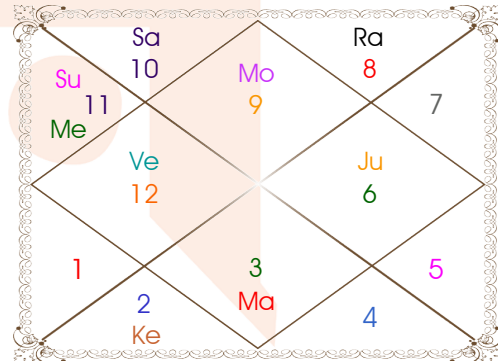

Planetary Degrees and their Positions

Pl	R	C	Rasi	Degree	Speed	Nak	Pad	No.	RL	NL	Sub	Dignity
Asc			Aqu	26:38:08	514:02:53	P Bhad	2	25	Sat	Jup	Ven	---
Sun			Aqu	05:41:01	01:00:33	Dhanish	4	23	Sat	Mar	Mon	EnSign
Mon			Sag	27:51:31	12:09:51	U Sadha	1	21	Jup	Sun	Mon	NuSign
Mar			Gem	14:57:25	00:02:03	Ardra	3	6	Mer	Rah	Ket	EnSign
Mer			Aqu	23:12:56	01:20:28	P Bhad	1	25	Sat	Jup	Sat	NuSign
Jup	R		Vir	20:17:39	00:03:44	Hasta	4	13	Mer	Mon	Ket	EnSign
Ven			Pis	18:28:51	00:39:16	Revati	1	27	Jup	Mer	Mer	Exalted
Sat		C	Cap	28:10:46	00:07:12	Dhanish	2	23	Sat	Mar	Sat	OwnSign
Rah	R		Sco	25:16:53	00:06:00	Jyestha	3	18	Mar	Mer	Rah	EnSign
Ket	R		Tau	25:16:53	00:06:00	Mrgsra	1	5	Ven	Mar	Rah	NuSign
Ura			Sag	26:37:34	00:02:58	P Sadha	4	20	Jup	Ven	Ket	---
Nep			Sag	26:19:15	00:01:52	P Sadha	4	20	Jup	Ven	Ket	---
Plu			Sco	01:44:06	00:00:18	Visakha	4	16	Mar	Jup	Rah	---
Mid Heaven			Sag	00:04:33	--	Moola	--	19	Jup	Ket	Ket	--

R-Retrograde S-Stationary

C- Combust D-Deep Combust

Rahu : True

Lahiri Ayanamsa : 23:45:58

Lagna-Chalit

Moon Chart

Navamsa Chart

Vimshottari Dasha

- ❖ The above dasa periods have been computed on the basis of Moon Degree. However, as per bhayat / bhabhog the balance of dasa is Sun 5 Y 5 M 18 D.
- ❖ The Dates given for Dasa periods show their endings. Divisions of Vimshottari Dasa for Complete 120 years are given here without any consideration of longevity.