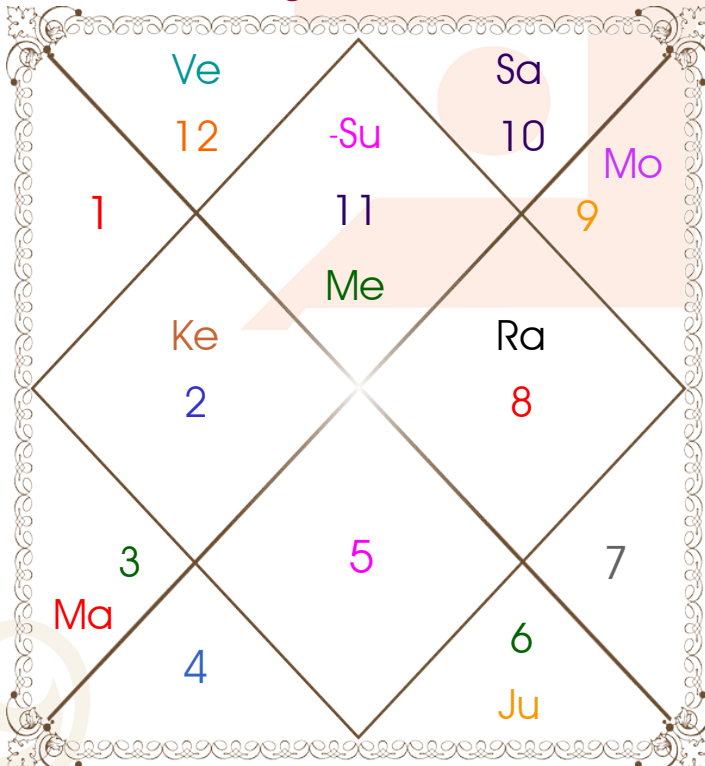

Planetary Degrees and their Positions

Pl	R	C	Rasi	Degree	Speed	Nak	Pad	No.	RL	NL	Sub	Dignity
Asc			Aqu	26:38:08	514:02:53	P Bhad	2	25	Sat	Jup	Ven	---
Sun			Aqu	05:41:01	01:00:33	Dhanish	4	23	Sat	Mar	Mon	EnSign
Mon			Sag	27:51:31	12:09:51	U Sadha	1	21	Jup	Sun	Mon	NuSign
Mar			Gem	14:57:25	00:02:03	Ardra	3	6	Mer	Rah	Ket	EnSign
Mer			Aqu	23:12:56	01:20:28	P Bhad	1	25	Sat	Jup	Sat	NuSign
Jup	R		Vir	20:17:39	00:03:44	Hasta	4	13	Mer	Mon	Ket	EnSign
Ven			Pis	18:28:51	00:39:16	Revati	1	27	Jup	Mer	Mer	Exalted
Sat		C	Cap	28:10:46	00:07:12	Dhanish	2	23	Sat	Mar	Sat	OwnSign
Rah	R		Sco	25:16:53	00:06:00	Jyestha	3	18	Mar	Mer	Rah	EnSign
Ket	R		Tau	25:16:53	00:06:00	Mrgsra	1	5	Ven	Mar	Rah	NuSign
Ura			Sag	26:37:34	00:02:58	P Sadha	4	20	Jup	Ven	Ket	---
Nep			Sag	26:19:15	00:01:52	P Sadha	4	20	Jup	Ven	Ket	---
Plu			Sco	01:44:06	00:00:18	Visakha	4	16	Mar	Jup	Rah	---
Mid Heaven			Sag	00:04:33	--	Moola	--	19	Jup	Ket	Ket	--

R-Retrograde S-Stationary

C- Combust D-Deep Combust

Rahu : True

Lahiri Ayanamsa : 23:45:58

Lagna-Chalit