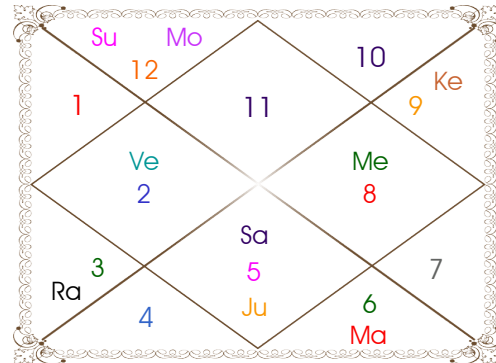

Navamsa Chart

KP ASTROLOGER

Royal Road Laventure Mauritius 41001

+230 57573905

prakashluchun@gmail.com