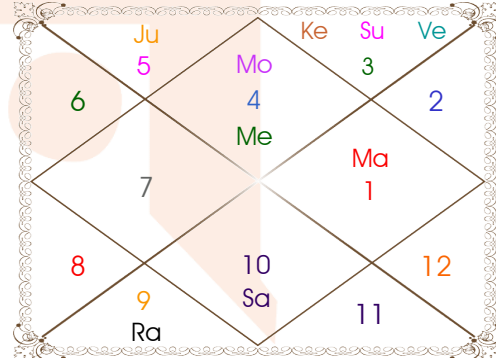

# Planetary Degrees and their Positions

Pl	R	C	Rasi	Degree	Speed	Nak	Pad	No.	RL	NL	Sub	Dignity
Asc			Sco	24:08:11	317:39:14	Jyestha	3	18	Mar	Mer	Rah	---
Sun			Gem	18:01:04	00:57:13	Ardra	4	6	Mer	Rah	Sun	NuSign
Mon			Can	29:23:31	14:49:43	Aslesa	4	9	Mon	Mer	Sat	OwnSign
Mar			Ari	19:56:00	00:42:58	Bharani	2	2	Mar	Ven	Rah	OwnSign
Mer			Can	13:56:10	01:04:59	Pushya	4	8	Mon	Sat	Rah	EnSign
Jup			Leo	16:21:24	00:09:22	P Phal	1	11	Sun	Ven	Mon	FrSign
Ven		C	Gem	23:27:20	01:13:46	Punrvsu	2	7	Mer	Jup	Sat	FrSign
Sat	R		Cap	23:43:54	00:03:11	Dhanish	1	23	Sat	Mar	Mar	OwnSign
Rah	R		Sag	06:54:23	00:01:13	Moola	3	19	Jup	Ket	Rah	Dblitted
Ket	R		Gem	06:54:23	00:01:13	Ardra	1	6	Mer	Rah	Rah	Dblitted
Ura	R		Sag	22:27:14	00:02:25	P Sadha	3	20	Jup	Ven	Sat	---
Nep	R		Sag	23:58:45	00:01:37	P Sadha	4	20	Jup	Ven	Sat	---
Plu	R		Lib	26:35:41	00:00:52	Visakha	2	16	Ven	Jup	Ven	---
Mid Heaven			Vir	05:29:27	--	U Phal	--	12	Mer	Sun	Mer	--

R-Retrograde S-Stationary

C- Combust D-Deep Combust

Rahu : True

Lahiri Ayanamsa : 23:45:26

## Lagna-Chalit

## Moon Chart