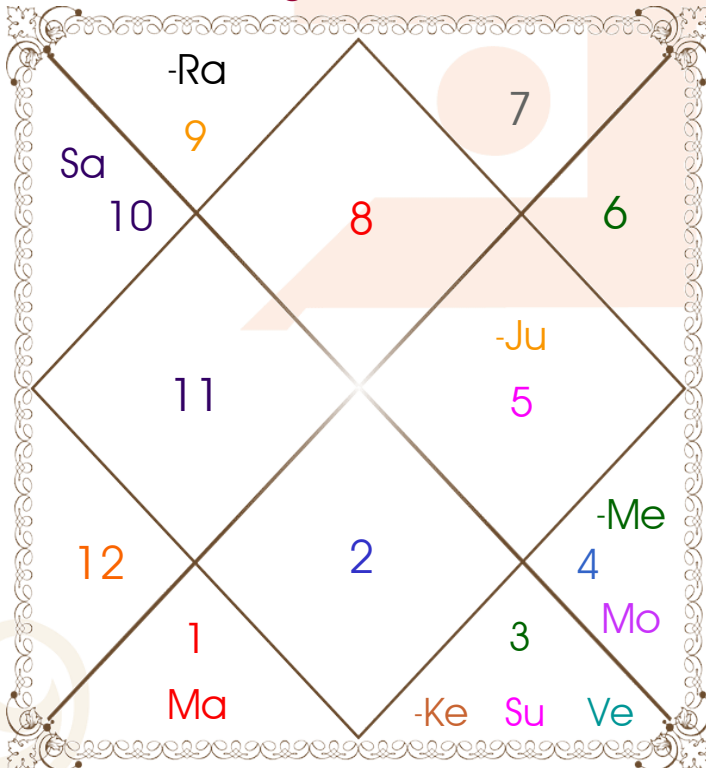

# Planetary Degrees and their Positions

Pl	R	C	Rasi	Degree	Speed	Nak	Pad	No.	RL	NL	Sub	Dignity
Asc			Sco	24:08:11	317:39:14	Jyestha	3	18	Mar	Mer	Rah	---
Sun			Gem	18:01:04	00:57:13	Ardra	4	6	Mer	Rah	Sun	NuSign
Mon			Can	29:23:31	14:49:43	Aslesa	4	9	Mon	Mer	Sat	OwnSign
Mar			Ari	19:56:00	00:42:58	Bharani	2	2	Mar	Ven	Rah	OwnSign
Mer			Can	13:56:10	01:04:59	Pushya	4	8	Mon	Sat	Rah	EnSign
Jup			Leo	16:21:24	00:09:22	P Phal	1	11	Sun	Ven	Mon	FrSign
Ven		C	Gem	23:27:20	01:13:46	Punrvsu	2	7	Mer	Jup	Sat	FrSign
Sat	R		Cap	23:43:54	00:03:11	Dhanish	1	23	Sat	Mar	Mar	OwnSign
Rah	R		Sag	06:54:23	00:01:13	Moola	3	19	Jup	Ket	Rah	Dblitted
Ket	R		Gem	06:54:23	00:01:13	Ardra	1	6	Mer	Rah	Rah	Dblitted
Ura	R		Sag	22:27:14	00:02:25	P Sadha	3	20	Jup	Ven	Sat	---
Nep	R		Sag	23:58:45	00:01:37	P Sadha	4	20	Jup	Ven	Sat	---
Plu	R		Lib	26:35:41	00:00:52	Visakha	2	16	Ven	Jup	Ven	---
Mid Heaven			Vir	05:29:27	--	U Phal	--	12	Mer	Sun	Mer	--

## Moon Chart