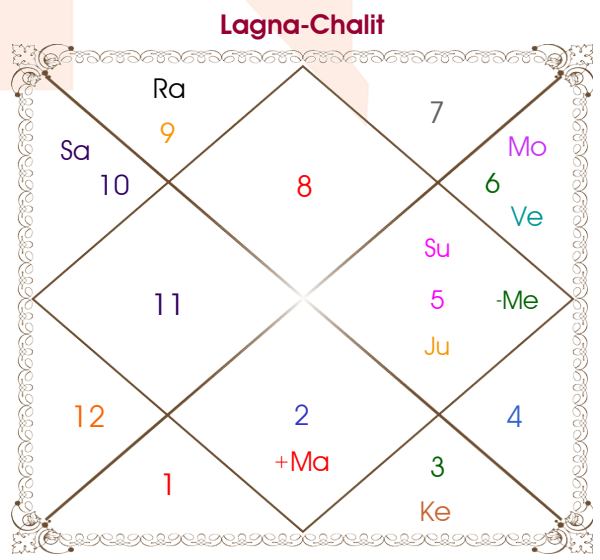

Rahul

Sakshi

Model: Web-FreeMatching

Order No: 121838105

Male : \_\_\_\_\_ Sex \_\_\_\_\_ : Female  
 09/10/1991 : \_\_\_\_\_ Date of Birth \_\_\_\_\_ : 31/08/1992  
 Wednesday : \_\_\_\_\_ Day \_\_\_\_\_ : Monday  
 Hour 13:16:00 : \_\_\_\_\_ Time of Birth \_\_\_\_\_ : 12:40:00 Hour  
 Ghati 17:26:39 : \_\_\_\_\_ Time of Birth(Ghati) \_\_\_\_\_ : 16:45:26 Ghati  
 India : \_\_\_\_\_ Country \_\_\_\_\_ : India  
 Ghaziabad : \_\_\_\_\_ City \_\_\_\_\_ : Delhi  
 28:40:00 North : \_\_\_\_\_ Latitude \_\_\_\_\_ : 28:39:00 North  
 77:26:00 East : \_\_\_\_\_ Longitude \_\_\_\_\_ : 77:13:00 East  
 82:30:00 East : \_\_\_\_\_ Zone \_\_\_\_\_ : 82:30:00 East  
 Hour -00:20:16 : \_\_\_\_\_ Loc Time Corr \_\_\_\_\_ : -00:21:08 Hour  
 Hour 00:00:00 : \_\_\_\_\_ War Time Corr \_\_\_\_\_ : 00:00:00 Hour  
 06:17:20 : \_\_\_\_\_ Sunrise \_\_\_\_\_ : 05:58:42  
 17:57:45 : \_\_\_\_\_ Sunset \_\_\_\_\_ : 18:43:33  
 23:44:47 : \_\_\_\_\_ Lahiri Ayanamsa \_\_\_\_\_ : 23:45:34

## Ashtakoot Guna Chart

Koot	Male	Female	Max	Mark	Dosha	Area
Varan	Shoodra	Vaishya	1	0.00	--	Deeds
Vashya	Manav	Manav	2	2.00	--	Nature
Tara	Sampat	Atimitra	3	3.00	--	Destiny
Yoni	Mahish	Vyaghr	4	1.00	--	Sex Life
Maitri	Venus	Mercury	5	5.00	--	Relationship
Gana	Deva	Rakshas	6	1.00	--	Sociality
Bhakut	Libra	Virgo	7	0.00	Yes	Life Style
Nadi	Antya	Madhya	8	8.00	--	Kids/Health
<b>Total:</b>			<b>36</b>	<b>20.00</b>		