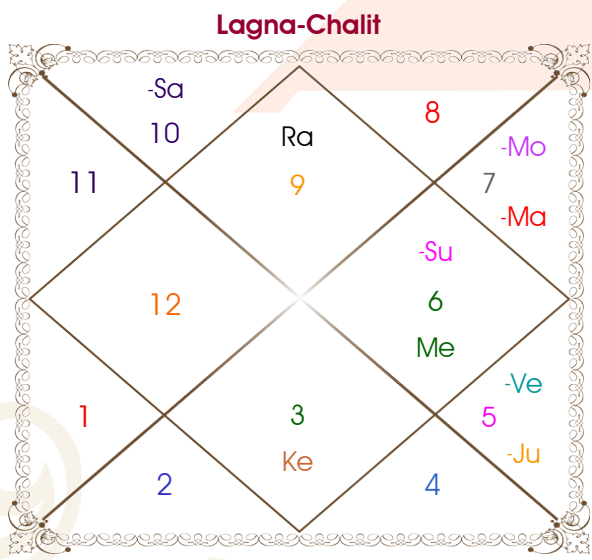

Rahul

Sakshi

Model: Web-FreeMatching

Order No: 121838105

Male : \_\_\_\_\_ Sex \_\_\_\_\_ : Female  
 09/10/1991 : \_\_\_\_\_ Date of Birth \_\_\_\_\_ : 31/08/1992  
 Wednesday : \_\_\_\_\_ Day \_\_\_\_\_ : Monday  
 Hour 13:16:00 : \_\_\_\_\_ Time of Birth \_\_\_\_\_ : 12:40:00 Hour  
 Ghati 17:26:39 : \_\_\_\_\_ Time of Birth(Ghati) \_\_\_\_\_ : 16:45:26 Ghati  
 India : \_\_\_\_\_ Country \_\_\_\_\_ : India  
 Ghaziabad : \_\_\_\_\_ City \_\_\_\_\_ : Delhi  
 28:40:00 North : \_\_\_\_\_ Latitude \_\_\_\_\_ : 28:39:00 North  
 77:26:00 East : \_\_\_\_\_ Longitude \_\_\_\_\_ : 77:13:00 East  
 82:30:00 East : \_\_\_\_\_ Zone \_\_\_\_\_ : 82:30:00 East  
 Hour -00:20:16 : \_\_\_\_\_ Loc Time Corr \_\_\_\_\_ : -00:21:08 Hour  
 Hour 00:00:00 : \_\_\_\_\_ War Time Corr \_\_\_\_\_ : 00:00:00 Hour  
 06:17:20 : \_\_\_\_\_ Sunrise \_\_\_\_\_ : 05:58:42  
 17:57:45 : \_\_\_\_\_ Sunset \_\_\_\_\_ : 18:43:33  
 23:44:47 : \_\_\_\_\_ Lahiri Ayanamsa \_\_\_\_\_ : 23:45:34

## Ashtakoot Guna Chart

Koot	Male	Female	Max	Mark	Dosha	Area
Varan	Shoodra	Vaishya	1	0.00	--	Deeds
Vashya	Manav	Manav	2	2.00	--	Nature
Tara	Sampat	Atimitra	3	3.00	--	Destiny
Yoni	Mahish	Vyaghr	4	1.00	--	Sex Life
Maitri	Venus	Mercury	5	5.00	--	Relationship
Gana	Deva	Rakshas	6	1.00	--	Sociality
Bhakut	Libra	Virgo	7	0.00	Yes	Life Style
Nadi	Antya	Madhya	8	8.00	--	Kids/Health
<b>Total:</b>			<b>36</b>	<b>20.00</b>		