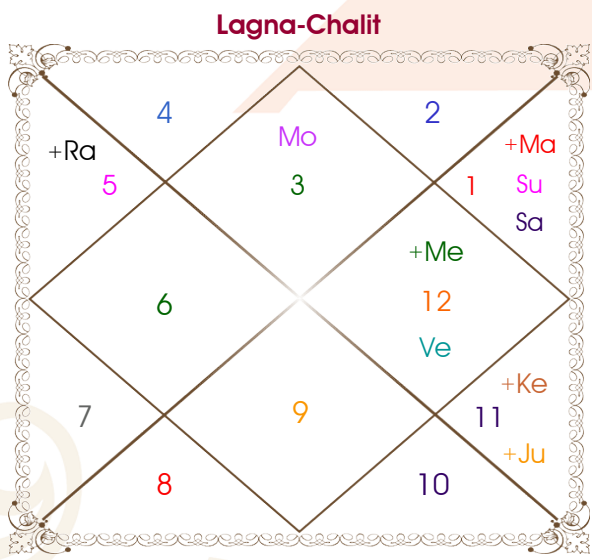

Vimshottari Rahu 1Y 0M 2D		Degree	Sign	Pln	Sign	Degree	Vimshottari Ketu 3Y 0M 19D	
Saturn		07:24:03	Gem	Asc	Ari	14:37:48	Sun	
03/05/2015		16:43:05	Ari	Sun	Sco	23:13:45	28/12/2021	
03/05/2034		19:15:18	Gem	Mon	Leo	07:31:02	29/12/2027	
Saturn	06/05/2018	20:27:55	Pis	Mer R	Sco	07:47:04	Sun	17/04/2022
Mercury	13/01/2021	25:43:42	Aqu	Jup	Aqu	25:26:57	Moon	17/10/2022
Ketu	22/02/2022	03:09:35	Pis	Ven	Sag	03:08:45	Mars	21/02/2023
Venus	24/04/2025	01:43:59	Ari	Sat R	Ari	03:18:17	Rahu	16/01/2024
Sun	05/04/2026	14:33:00	Leo R	Rah	Leo	00:50:30	Jupiter	03/11/2024
Moon	05/11/2027	14:33:00	Aqu R	Ket	Aqu	00:50:30	Saturn	16/10/2025
Mars	14/12/2028	18:47:59	Cap	Ura	Cap	16:03:42	Mercury	23/08/2026
Rahu	21/10/2031	08:19:43	Cap	Nep	Cap	06:28:13	Ketu	29/12/2026
Jupiter	03/05/2034	13:34:08	Sco R	Plu	Sco	14:26:00	Venus	29/12/2027