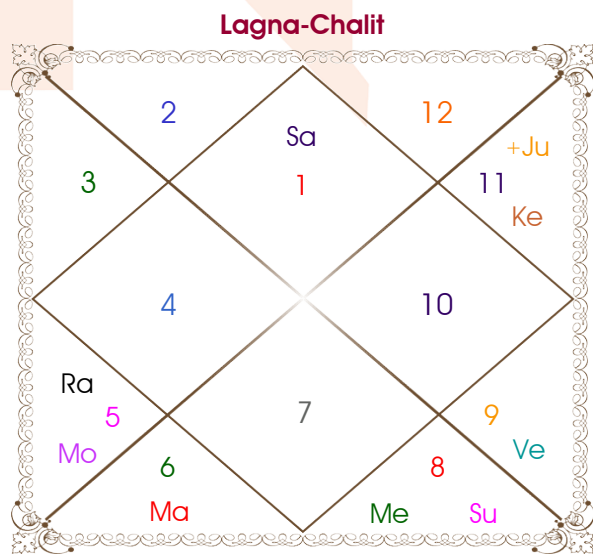

Vimshottari Rahu 1Y 0M 2D		Degree	Sign	Pln	Sign	Degree	Vimshottari Ketu 3Y 0M 19D	
Saturn		07:24:03	Gem	Asc	Ari	14:37:48	Sun	
03/05/2015		16:43:05	Ari	Sun	Sco	23:13:45	28/12/2021	
03/05/2034		19:15:18	Gem	Mon	Leo	07:31:02	29/12/2027	
Saturn	06/05/2018	20:27:55	Pis	Mer R	Sco	07:47:04	Sun	17/04/2022
Mercury	13/01/2021	25:43:42	Aqu	Jup	Aqu	25:26:57	Moon	17/10/2022
Ketu	22/02/2022	03:09:35	Pis	Ven	Sag	03:08:45	Mars	21/02/2023
Venus	24/04/2025	01:43:59	Ari	Sat R	Ari	03:18:17	Rahu	16/01/2024
Sun	05/04/2026	14:33:00	Leo R	Rah	Leo	00:50:30	Jupiter	03/11/2024
Moon	05/11/2027	14:33:00	Aqu R	Ket	Aqu	00:50:30	Saturn	16/10/2025
Mars	14/12/2028	18:47:59	Cap	Ura	Cap	16:03:42	Mercury	23/08/2026
Rahu	21/10/2031	08:19:43	Cap	Nep	Cap	06:28:13	Ketu	29/12/2026
Jupiter	03/05/2034	13:34:08	Sco R	Plu	Sco	14:26:00	Venus	29/12/2027