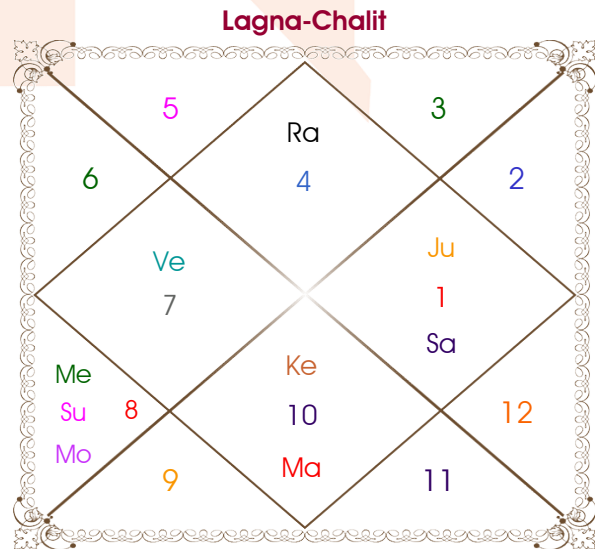

Aditya

Komal

Model: Web-FreeMatching

Order No: 121832705

Male : \_\_\_\_\_ Sex \_\_\_\_\_ : Female  
 2-03/11/1995 : \_\_\_\_\_ Date of Birth \_\_\_\_\_ : 07/12/1999  
 Thu-Friday : \_\_\_\_\_ Day \_\_\_\_\_ : Tuesday  
 Hour 05:20:00 : \_\_\_\_\_ Time of Birth \_\_\_\_\_ : 21:00:00 Hour  
 Ghati 56:54:34 : \_\_\_\_\_ Time of Birth(Ghati) \_\_\_\_\_ : 34:57:13 Ghati  
 India : \_\_\_\_\_ Country \_\_\_\_\_ : India  
 Gurgaon : \_\_\_\_\_ City \_\_\_\_\_ : Kurukshetra  
 28:27:00 North : \_\_\_\_\_ Latitude \_\_\_\_\_ : 29:59:00 North  
 77:01:00 East : \_\_\_\_\_ Longitude \_\_\_\_\_ : 76:51:00 East  
 82:30:00 East : \_\_\_\_\_ Zone \_\_\_\_\_ : 82:30:00 East  
 Hour -00:21:56 : \_\_\_\_\_ Loc Time Corr \_\_\_\_\_ : -00:22:36 Hour  
 Hour 00:00:00 : \_\_\_\_\_ War Time Corr \_\_\_\_\_ : 00:00:00 Hour  
 06:34:10 : \_\_\_\_\_ Sunrise \_\_\_\_\_ : 07:05:08  
 17:35:58 : \_\_\_\_\_ Sunset \_\_\_\_\_ : 17:22:35  
 23:48:02 : \_\_\_\_\_ Lahiri Ayanamsa \_\_\_\_\_ : 23:51:07

## Ashtakoot Guna Chart

Koot	Male	Female	Max	Mark	Dosha	Area
Varan	Shoodra	Vipra	1	0.00	--	Deeds
Vashya	Manav	Keetak	2	1.00	--	Nature
Tara	Mitra	Vipat	3	1.50	--	Destiny
Yoni	Simha	Mrig	4	1.00	--	Sex Life
Maitri	Saturn	Mars	5	0.50	--	Relationship
Gana	Manushya	Rakshas	6	0.00	Yes	Sociality
Bhakut	Aquarius	Scorpio	7	7.00	--	Life Style
Nadi	Adya	Adya	8	0.00	Yes	Kids/Health
<b>Total:</b>			<b>36</b>	<b>11.00</b>		