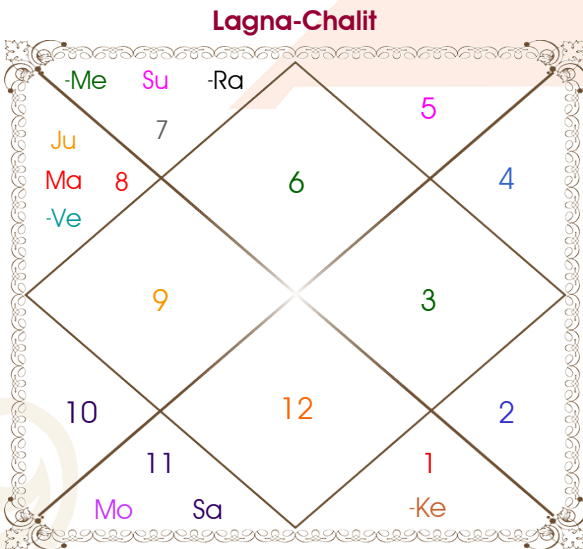

Aditya

Komal

Model: Web-FreeMatching

Order No: 121832705

Male : \_\_\_\_\_ Sex \_\_\_\_\_ : Female  
 2-03/11/1995 : \_\_\_\_\_ Date of Birth \_\_\_\_\_ : 07/12/1999  
 Thu-Friday : \_\_\_\_\_ Day \_\_\_\_\_ : Tuesday  
 Hour 05:20:00 : \_\_\_\_\_ Time of Birth \_\_\_\_\_ : 21:00:00 Hour  
 Ghati 56:54:34 : \_\_\_\_\_ Time of Birth(Ghati) \_\_\_\_\_ : 34:57:13 Ghati  
 India : \_\_\_\_\_ Country \_\_\_\_\_ : India  
 Gurgaon : \_\_\_\_\_ City \_\_\_\_\_ : Kurukshetra  
 28:27:00 North : \_\_\_\_\_ Latitude \_\_\_\_\_ : 29:59:00 North  
 77:01:00 East : \_\_\_\_\_ Longitude \_\_\_\_\_ : 76:51:00 East  
 82:30:00 East : \_\_\_\_\_ Zone \_\_\_\_\_ : 82:30:00 East  
 Hour -00:21:56 : \_\_\_\_\_ Loc Time Corr \_\_\_\_\_ : -00:22:36 Hour  
 Hour 00:00:00 : \_\_\_\_\_ War Time Corr \_\_\_\_\_ : 00:00:00 Hour  
 06:34:10 : \_\_\_\_\_ Sunrise \_\_\_\_\_ : 07:05:08  
 17:35:58 : \_\_\_\_\_ Sunset \_\_\_\_\_ : 17:22:35  
 23:48:02 : \_\_\_\_\_ Lahiri Ayanamsa \_\_\_\_\_ : 23:51:07

## Ashtakoot Guna Chart

Koot	Male	Female	Max	Mark	Dosha	Area
Varan	Shoodra	Vipra	1	0.00	--	Deeds
Vashya	Manav	Keetak	2	1.00	--	Nature
Tara	Mitra	Vipat	3	1.50	--	Destiny
Yoni	Simha	Mrig	4	1.00	--	Sex Life
Maitri	Saturn	Mars	5	0.50	--	Relationship
Gana	Manushya	Rakshas	6	0.00	Yes	Sociality
Bhakut	Aquarius	Scorpio	7	7.00	--	Life Style
Nadi	Adya	Adya	8	0.00	Yes	Kids/Health
<b>Total:</b>			<b>36</b>	<b>11.00</b>		