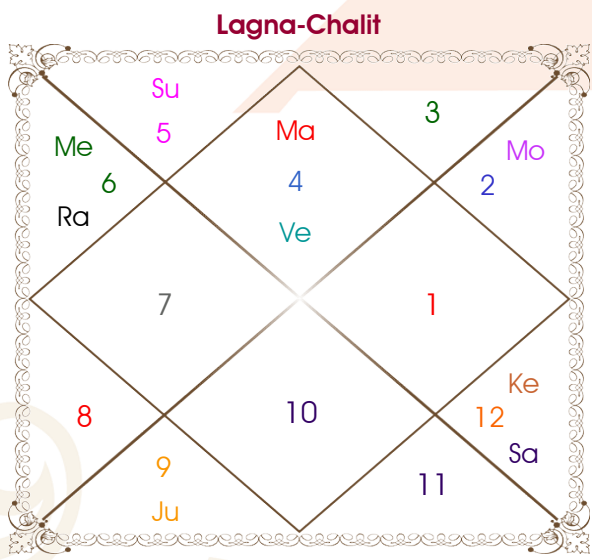

Aniket

Rutuja

Model: Web-FreeMatching

Order No: 121825902

Male : \_\_\_\_\_ Sex \_\_\_\_\_ : Female  
 4-05/09/1996 : \_\_\_\_\_ Date of Birth \_\_\_\_\_ : 22/03/1998  
 Wed-Thursday : \_\_\_\_\_ Day \_\_\_\_\_ : Sunday  
 Hour 03:05:00 : \_\_\_\_\_ Time of Birth \_\_\_\_\_ : 21:25:00 Hour  
 Ghati 52:40:41 : \_\_\_\_\_ Time of Birth(Ghati) \_\_\_\_\_ : 37:33:40 Ghati  
 India : \_\_\_\_\_ Country \_\_\_\_\_ : India  
 Delhi : \_\_\_\_\_ City \_\_\_\_\_ : Delhi  
 28:39:00 North : \_\_\_\_\_ Latitude \_\_\_\_\_ : 28:39:00 North  
 77:13:00 East : \_\_\_\_\_ Longitude \_\_\_\_\_ : 77:13:00 East  
 82:30:00 East : \_\_\_\_\_ Zone \_\_\_\_\_ : 82:30:00 East  
 Hour -00:21:08 : \_\_\_\_\_ Loc Time Corr \_\_\_\_\_ : -00:21:08 Hour  
 Hour 00:00:00 : \_\_\_\_\_ War Time Corr \_\_\_\_\_ : 00:00:00 Hour  
 06:00:43 : \_\_\_\_\_ Sunrise \_\_\_\_\_ : 06:23:31  
 18:37:47 : \_\_\_\_\_ Sunset \_\_\_\_\_ : 18:33:11  
 23:48:42 : \_\_\_\_\_ Lahiri Ayanamsa \_\_\_\_\_ : 23:49:50

Vimshottari Moon 2Y 6M 6D		Degree	Sign	Pln	Sign	Degree	Vimshottari Venus 3Y 7M 11D	
Jupiter		10:07:29	Can	Asc	Lib	16:11:02	Rahu	
12/03/2024		18:47:54	Leo	Sun	Pis	07:59:25	01/11/2024	
12/03/2040		19:58:39	Tau	Mon	Sag	24:15:26	02/11/2042	
Jupiter	30/04/2026	03:04:43	Can	Mar	Pis	20:00:41	Rahu	15/07/2027
Saturn	11/11/2028	09:39:21	Vir	R Mer	Pis	25:57:13	Jupiter	08/12/2029
Mercury	17/02/2031	14:00:39	Sag	Jup	Aqu	17:12:24	Saturn	14/10/2032
Ketu	23/01/2032	03:44:17	Can	Ven	Cap	21:37:11	Mercury	03/05/2035
Venus	23/09/2034	11:47:29	Pis	R Sat	Pis	26:46:57	Ketu	21/05/2036
Sun	13/07/2035	14:30:38	Vir	R Rah	Leo	16:32:28	Venus	22/05/2039
Moon	11/11/2036	14:30:38	Pis	R Ket	Aqu	16:32:28	Sun	14/04/2040
Mars	18/10/2037	07:19:13	Cap	R Ura	Cap	17:40:16	Moon	14/10/2041
Rahu	12/03/2040	01:25:50	Cap	R Nep	Cap	07:50:16	Mars	02/11/2042
		06:42:08	Sco	Plu R	Sco	14:11:45		