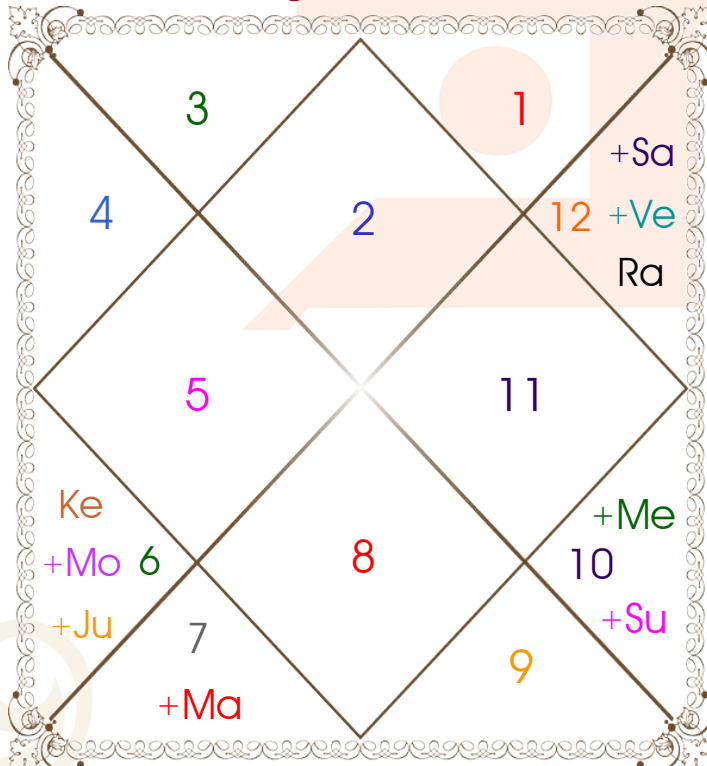

#### **Avakahada Chakra**

Ascendent-Lord \_\_\_\_: Taurus - Venus  
**Rasi-Lord** \_\_\_\_\_: **Virgo - Mercury**  
**Naksh.-Charan** \_\_\_\_\_: **Hasta - 4**  
Nakshatra Lord \_\_\_\_: Moon  
Yoga \_\_\_\_\_: Dhrati  
Karan \_\_\_\_\_: Taitila  
Gana \_\_\_\_\_: Deva  
Yoni \_\_\_\_\_: Mahish  
Nadi \_\_\_\_\_: Adya  
Varan \_\_\_\_\_: Vaishya  
Vashya \_\_\_\_\_: Manav  
Varga \_\_\_\_\_: Shwan  
Yunja \_\_\_\_\_: Madhya  
Hansak \_\_\_\_\_: Bhoomi  
Name Alphabet \_\_\_\_: Dha-Thakur  
Paya(Rasi-Nak) \_\_\_\_\_: Silver - Silver  
SunSign(West) \_\_\_\_\_: Aquarius

# Planetary Degrees and their Positions

Pl	R	C	Rasi	Degree	Speed	Nak	Pad	No.	RL	NL	Sub	Dignity
Asc			Tau	02:11:36	394:00:56	Krittika	2	3	Ven	Sun	Jup	---
Sun			Cap	24:52:20	01:00:46	Dhanish	1	23	Sat	Mar	Rah	EnSign
Mon			Vir	20:17:37	13:14:05	Hasta	4	13	Mer	Mon	Ket	FrSign
Mar			Lib	27:54:24	00:30:22	Visakha	3	16	Ven	Jup	Ven	NuSign
Mer	R		Cap	07:27:27	00:24:47	U Sadha	4	21	Sat	Sun	Ket	NuSign
Jup	R		Vir	12:08:02	00:03:19	Hasta	1	13	Mer	Mon	Rah	EnSign
Ven			Pis	11:20:23	00:55:03	U Bhad	3	26	Jup	Sat	Mon	Exalted
Sat			Pis	27:16:55	00:04:48	Revati	4	27	Jup	Mer	Jup	NuSign
Rah			Pis	07:29:19	00:01:10	U Bhad	2	26	Jup	Sat	Ket	NuSign
Ket			Vir	07:29:19	00:01:10	U Phal	4	12	Mer	Sun	Ket	EnSign
Ura	R		Vir	10:10:42	00:01:34	Hasta	1	13	Mer	Mon	Mon	---
Nep			Sco	05:09:10	00:00:44	Anuradha	1	17	Mar	Sat	Sat	---
Plu	R		Vir	01:14:02	00:01:13	U Phal	2	12	Mer	Sun	Jup	---
Mid Heaven			Cap	18:59:50	--	Sravna	--	22	Sat	Mon	Mer	--

## Moon Chart