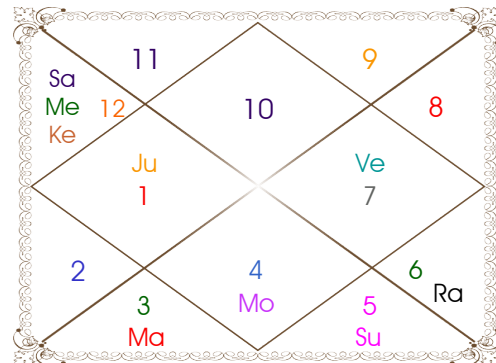

Navamsa Chart