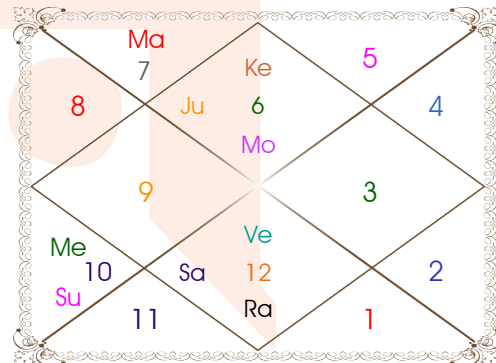

# Planetary Degrees and their Positions

Pl	R	C	Rasi	Degree	Speed	Nak	Pad	No.	RL	NL	Sub	Dignity
Asc			Tau	02:11:36	394:00:56	Krittika	2	3	Ven	Sun	Jup	---
Sun			Cap	24:52:20	01:00:46	Dhanish	1	23	Sat	Mar	Rah	EnSign
Mon			Vir	20:17:37	13:14:05	Hasta	4	13	Mer	Mon	Ket	FrSign
Mar			Lib	27:54:24	00:30:22	Visakha	3	16	Ven	Jup	Ven	NuSign
Mer	R		Cap	07:27:27	00:24:47	U Sadha	4	21	Sat	Sun	Ket	NuSign
Jup	R		Vir	12:08:02	00:03:19	Hasta	1	13	Mer	Mon	Rah	EnSign
Ven			Pis	11:20:23	00:55:03	U Bhad	3	26	Jup	Sat	Mon	Exalted
Sat			Pis	27:16:55	00:04:48	Revati	4	27	Jup	Mer	Jup	NuSign
Rah			Pis	07:29:19	00:01:10	U Bhad	2	26	Jup	Sat	Ket	NuSign
Ket			Vir	07:29:19	00:01:10	U Phal	4	12	Mer	Sun	Ket	EnSign
Ura	R		Vir	10:10:42	00:01:34	Hasta	1	13	Mer	Mon	Mon	---
Nep			Sco	05:09:10	00:00:44	Anuradha	1	17	Mar	Sat	Sat	---
Plu	R		Vir	01:14:02	00:01:13	U Phal	2	12	Mer	Sun	Jup	---
Mid Heaven			Cap	18:59:50	--	Sravna	--	22	Sat	Mon	Mer	--

R-Retrograde S-Stationary

C- Combust D-Deep Combust

Rahu : True

Lahiri Ayanamsa : 23:25:32

## Lagna-Chalit

## Moon Chart