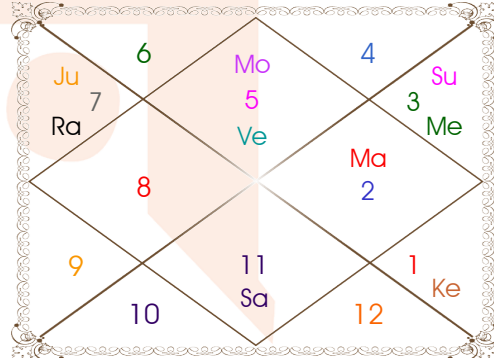

Planetary Degrees and their Positions

Pl	R	C	Rasi	Degree	Speed	Nak	Pad	No.	RL	NL	Sub	Dignity
Asc			Scorpio	03:31:38	315:35:01	Anuradha	1	17	Mar	Sat	Sat	---
Sun			Gemini	27:00:19	00:57:14	Punrvasu	3	7	Mer	Jup	Ven	NuSign
Mon			Leo	22:49:35	13:45:14	P Phal	3	11	Sun	Ven	Sat	FrSign
Mar			Tau	12:54:02	00:41:59	Rohini	1	4	Ven	Mon	Rah	NuSign
Mer			Gemini	07:29:39	00:34:07	Ardra	1	6	Mer	Rah	Rah	OwnSign
Jup			Lib	11:10:26	00:02:01	Svati	2	15	Ven	Rah	Sat	EnSign
Ven			Leo	08:38:24	01:07:43	Magha	3	10	Sun	Ket	Jup	EnSign
Sat	R		Aqu	18:17:01	00:01:57	Satbisha	4	24	Sat	Rah	Mon	Moltrikn
Rah	R		Lib	28:07:29	00:05:17	Visakha	3	16	Ven	Jup	Ven	FrSign
Ket	R		Ari	28:07:29	00:05:17	Krittika	1	3	Mar	Sun	Mon	FrSign
Ura	R		Cap	00:43:44	00:02:24	U Sadha	2	21	Sat	Sun	Rah	---
Nep	R		Sag	28:12:43	00:01:37	U Sadha	1	21	Jup	Sun	Mon	---
Plu	R		Scorpio	01:38:27	00:00:45	Visakha	4	16	Mar	Jup	Rah	---
Mid Heaven			Leo	07:55:54	--	Magha	--	10	Sun	Ket	Jup	--

R-Retrograde S-Stationary

C- Combust D-Deep Combust

Rahu : True

Lahiri Ayanamsa : 23:47:05

Lagna-Chalit

Moon Chart

Navamsa Chart