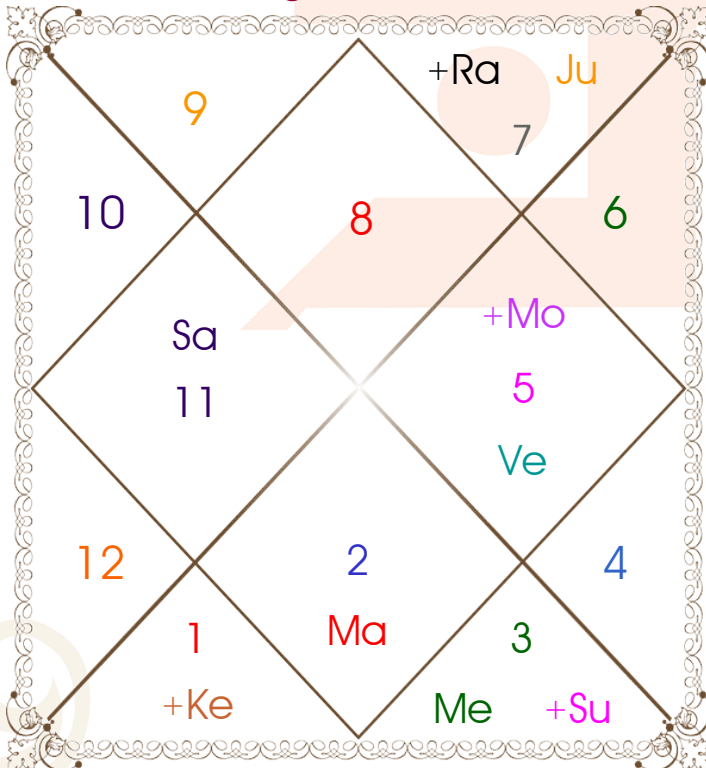

Planetary Degrees and their Positions

Pl	R	C	Rasi	Degree	Speed	Nak	Pad	No.	RL	NL	Sub	Dignity
Asc			Scorpio	03:31:38	315:35:01	Anuradha	1	17	Mar	Sat	Sat	---
Sun			Gemini	27:00:19	00:57:14	Punrvasu	3	7	Mer	Jup	Ven	NuSign
Mon			Leo	22:49:35	13:45:14	P Phal	3	11	Sun	Ven	Sat	FrSign
Mar			Tau	12:54:02	00:41:59	Rohini	1	4	Ven	Mon	Rah	NuSign
Mer			Gemini	07:29:39	00:34:07	Ardra	1	6	Mer	Rah	Rah	OwnSign
Jup			Lib	11:10:26	00:02:01	Svati	2	15	Ven	Rah	Sat	EnSign
Ven			Leo	08:38:24	01:07:43	Magha	3	10	Sun	Ket	Jup	EnSign
Sat	R		Aqu	18:17:01	00:01:57	Satbisha	4	24	Sat	Rah	Mon	Moltrikn
Rah	R		Lib	28:07:29	00:05:17	Visakha	3	16	Ven	Jup	Ven	FrSign
Ket	R		Ari	28:07:29	00:05:17	Krittika	1	3	Mar	Sun	Mon	FrSign
Ura	R		Cap	00:43:44	00:02:24	U Sadha	2	21	Sat	Sun	Rah	---
Nep	R		Sag	28:12:43	00:01:37	U Sadha	1	21	Jup	Sun	Mon	---
Plu	R		Scorpio	01:38:27	00:00:45	Visakha	4	16	Mar	Jup	Rah	---
Mid Heaven			Leo	07:55:54	--	Magha	--	10	Sun	Ket	Jup	--

R-Retrograde S-Stationary

C- Combust D-Deep Combust

Rahu : True

Lahiri Ayanamsa : 23:47:05

Lagna-Chalit