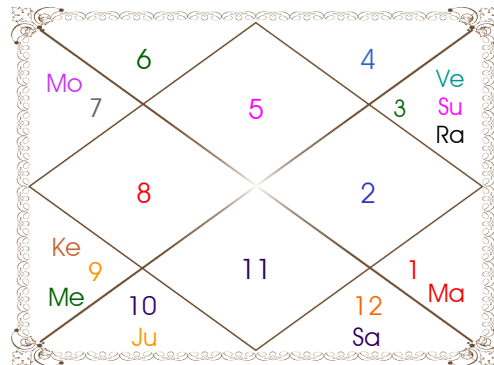

Navamsa Chart