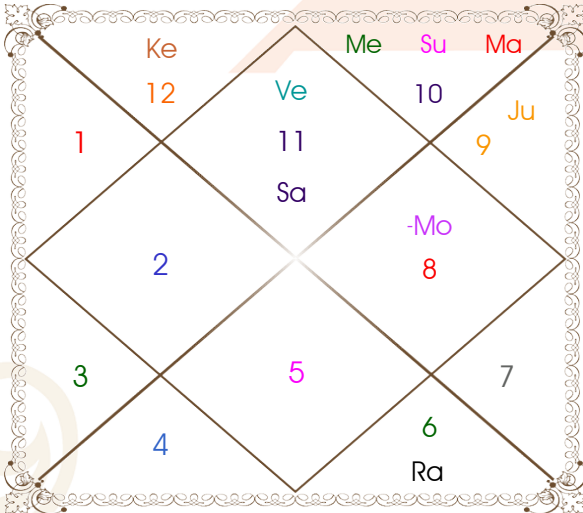

**Vimshottari
Jupiter 3Y 3M 13D
Mercury
30/04/2018
30/04/2035**

Mercury	25/09/2020
Ketu	23/09/2021
Venus	24/07/2024
Sun	30/05/2025
Moon	29/10/2026
Mars	27/10/2027
Rahu	15/05/2030
Jupiter	20/08/2032
Saturn	30/04/2035

Degree	Sign	Pln	Sign	Degree
11:05:25	Aqu	Asc	Can	26:27:33
01:29:25	Cap	Sun	Sco	22:32:29
00:35:42	Sco	Mon	Can	28:50:06
12:14:46	Cap	Mar	Vir	12:23:29
07:39:11	Cap R	Mer R	Sco	08:03:36
09:04:02	Sag	Jup	Aqu	25:23:32
07:23:22	Aqu	Ven	Sag	02:17:45
26:46:14	Aqu	Sat R	Ari	03:19:47
27:44:14	Vir R	Rah R	Leo	00:50:24
27:44:14	Pis R	Ket R	Aqu	00:50:24
06:25:22	Cap	Ura	Cap	16:02:04
01:26:43	Cap	Nep	Cap	06:27:02
08:36:22	Sco	Plu	Sco	14:24:25

**Vimshottari
Mercury 1Y 5M 25D
Venus
04/06/2007
04/06/2027**

Venus	03/10/2010
Sun	04/10/2011
Moon	03/06/2013
Mars	03/08/2014
Rahu	03/08/2017
Jupiter	03/04/2020
Saturn	04/06/2023
Mercury	04/04/2026
Ketu	04/06/2027

Lagna-Chalit