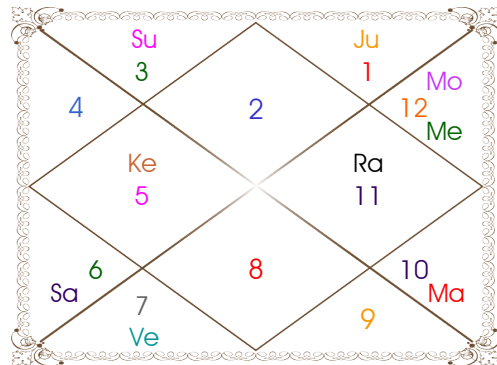

Pt. Sanjay Maharaj

B.k.no.C-13 Room no.74, Near Bhatia
Chowk, Ulhasnagar-5, Ulhasnagar,Thane,
Maharashtra - 421005
+91 93215 28105
sanjay.sharma212sss@gmail.com

Planetary Degrees and their Positions

Pl	R	C	Rasi	Degree	Speed	Nak	Pad	No.	RL	NL	Sub	Dignity
Asc			Leo	04:36:25	332:46:46	Magha	2	10	Sun	Ket	Mon	---
Sun			Aqu	26:40:39	00:59:55	P Bhad	3	25	Sat	Jup	Ven	EnSign
Mon			Sco	27:35:03	11:54:02	Jyestha	4	18	Mar	Mer	Jup	Dblitted
Mar		C	Aqu	12:46:46	00:47:15	Satbisha	2	24	Sat	Rah	Mer	NuSign
Mer	R	C	Aqu	18:41:46	00:54:11	Satbisha	4	24	Sat	Rah	Mon	NuSign
Jup			Gem	20:51:46	00:00:04	Punrvsu	1	7	Mer	Jup	Jup	EnSign
Ven			Pis	12:02:13	01:14:32	U Bhad	3	26	Jup	Sat	Mon	Exalted
Sat			Pis	08:46:14	00:07:23	U Bhad	2	26	Jup	Sat	Ven	NuSign
Rah	R		Aqu	14:39:47	00:00:07	Satbisha	3	24	Sat	Rah	Ket	FrSign
Ket	R		Leo	14:39:47	00:00:07	P Phal	1	11	Sun	Ven	Ven	EnSign
Ura			Tau	03:46:39	00:01:47	Krittika	3	3	Ven	Sun	Sat	---
Nep			Pis	07:12:15	00:02:15	U Bhad	2	26	Jup	Sat	Mer	---
Plu			Cap	10:34:35	00:01:26	Sravna	1	22	Sat	Mon	Mon	---
Mid Heaven			Tau	04:45:47	--	Krittika	--	3	Ven	Sun	Sat	--

R-Retrograde S-Stationary

C- Combust D-Deep Combust

Rahu : True

Lahiri Ayanamsa : 24:13:29

Lagna-Chalit

Moon Chart

Navamsa Chart

Pt. Sanjay Maharaj