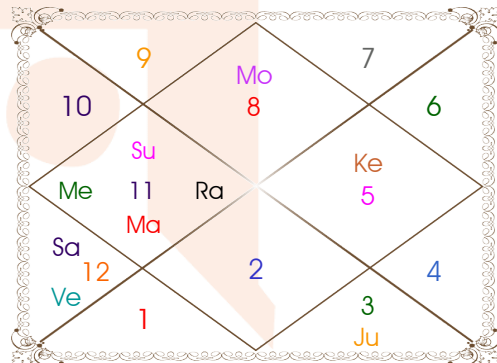

Latitude _____: 19:13:00 North
Longitude _____: 73:07:00 East
Zone _____: 82:30:00 East
Loc Time Corr _____: -00:37:32 Hour
War Time Corr _____: 00:00:00 Hour
Local Mean Time ____: 16:30:28 Hour
Equation of Time ____: -00:10:02 Hour
Siderial Time _____: 03:47:03 Hour
Sunrise _____: 06:49:34 Hour
Sunset _____: 18:45:52 Hour
Day Duration _____: 11:56:18 Hour
Sun Pos. (Ayan) _____: Uttarayan
Sun Pos. (Gola) _____: Dakshin
Season _____: Vasant
Sun Degree _____: 26:40:39 Aquarius
Ascendent Degree ____: 04:36:25 Leo

Pt. Sanjay Maharaj

B.k.no.C-13 Room no.74, Near Bhatia
Chowk, Ulhasnagar-5, Ulhasnagar,Thane,
Maharashtra - 421005
+91 93215 28105
sanjay.sharma212sss@gmail.com

Planetary Degrees and their Positions

Pl	R	C	Rasi	Degree	Speed	Nak	Pad	No.	RL	NL	Sub	Dignity
Asc			Leo	04:36:25	332:46:46	Magha	2	10	Sun	Ket	Mon	---
Sun			Aqu	26:40:39	00:59:55	P Bhad	3	25	Sat	Jup	Ven	EnSign
Mon			Sco	27:35:03	11:54:02	Jyestha	4	18	Mar	Mer	Jup	Dblitted
Mar		C	Aqu	12:46:46	00:47:15	Satbisha	2	24	Sat	Rah	Mer	NuSign
Mer	R	C	Aqu	18:41:46	00:54:11	Satbisha	4	24	Sat	Rah	Mon	NuSign
Jup			Gem	20:51:46	00:00:04	Punrvsu	1	7	Mer	Jup	Jup	EnSign
Ven			Pis	12:02:13	01:14:32	U Bhad	3	26	Jup	Sat	Mon	Exalted
Sat			Pis	08:46:14	00:07:23	U Bhad	2	26	Jup	Sat	Ven	NuSign
Rah	R		Aqu	14:39:47	00:00:07	Satbisha	3	24	Sat	Rah	Ket	FrSign
Ket	R		Leo	14:39:47	00:00:07	P Phal	1	11	Sun	Ven	Ven	EnSign
Ura			Tau	03:46:39	00:01:47	Krittika	3	3	Ven	Sun	Sat	---
Nep			Pis	07:12:15	00:02:15	U Bhad	2	26	Jup	Sat	Mer	---
Plu			Cap	10:34:35	00:01:26	Sravna	1	22	Sat	Mon	Mon	---
Mid Heaven			Tau	04:45:47	--	Krittika	--	3	Ven	Sun	Sat	--

R-Retrograde S-Stationary

C- Combust D-Deep Combust

Rahu : True

Lahiri Ayanamsa : 24:13:29

Lagna-Chalit

Moon Chart

Navamsa Chart

Pt. Sanjay Maharaj